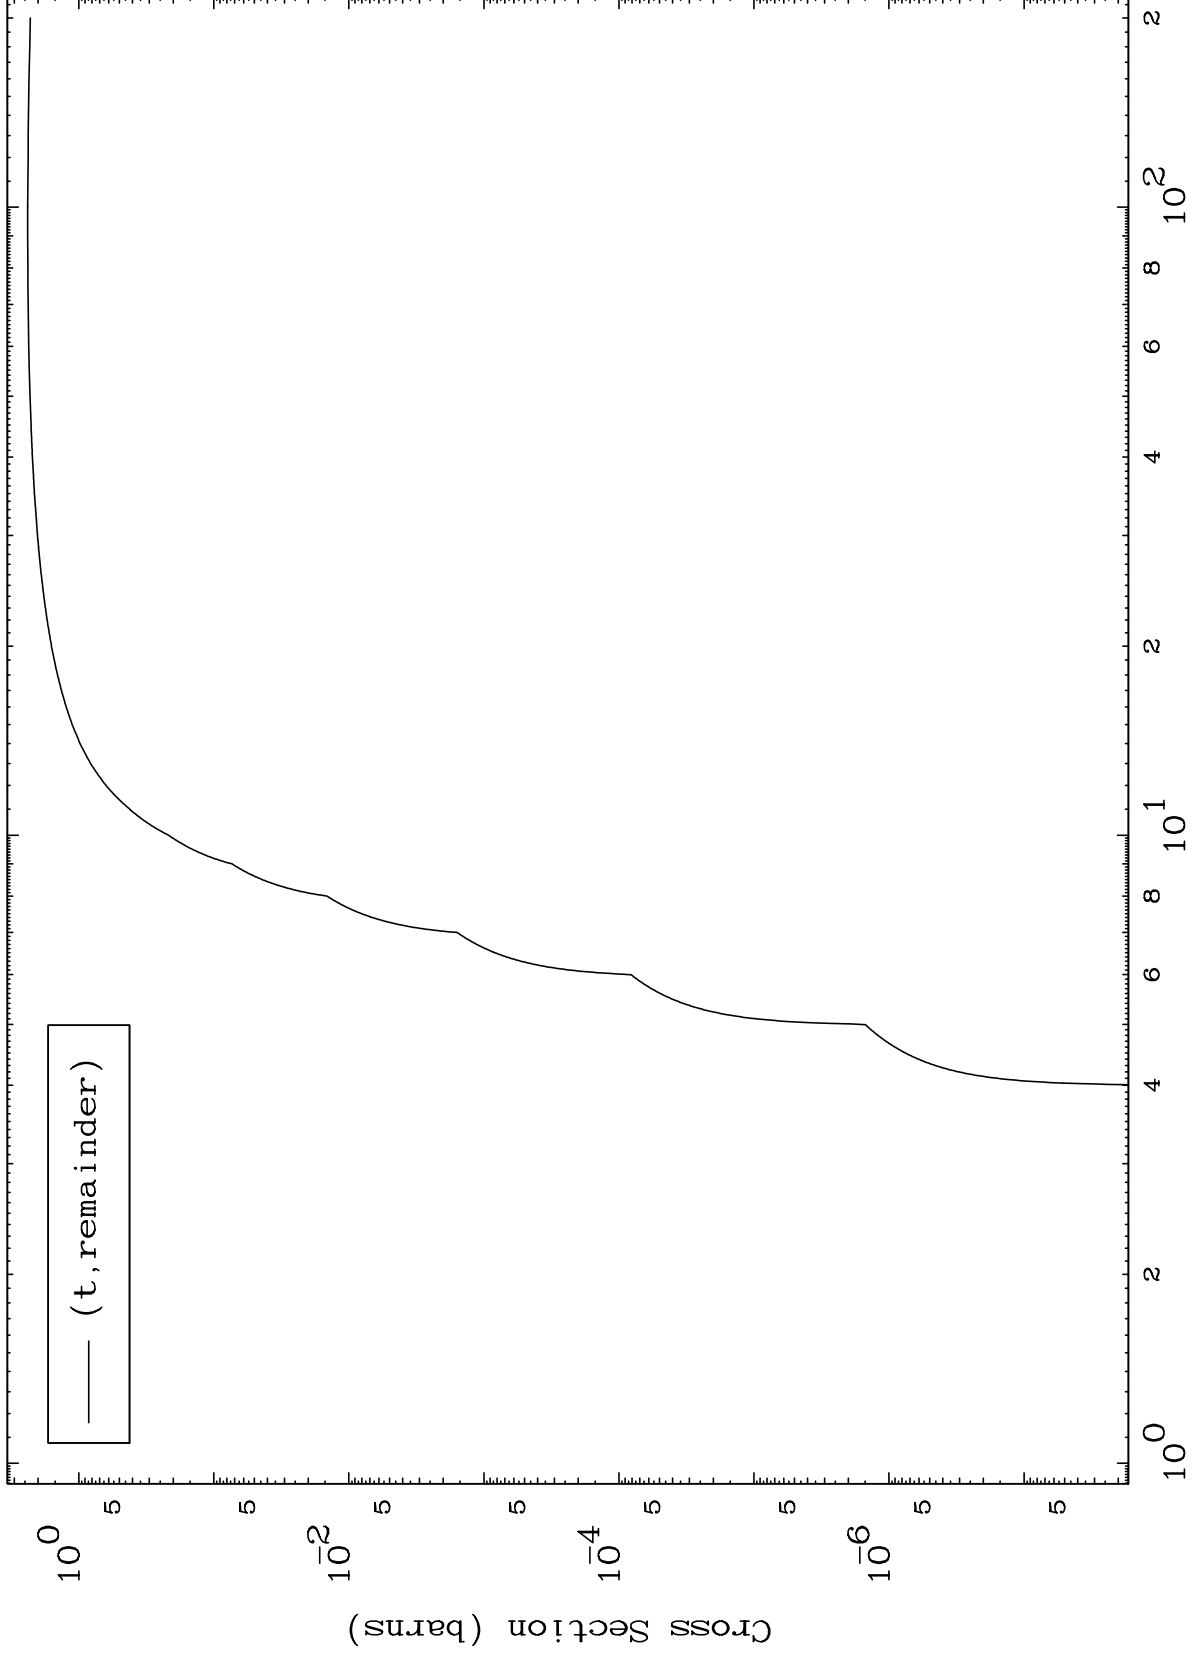

Press Mouse Button to Start

MAT 7292

Triton Major

73-Ta-169

0 Kelvin Cross Sections

Incident Energy (MeV)

73-Ta-169