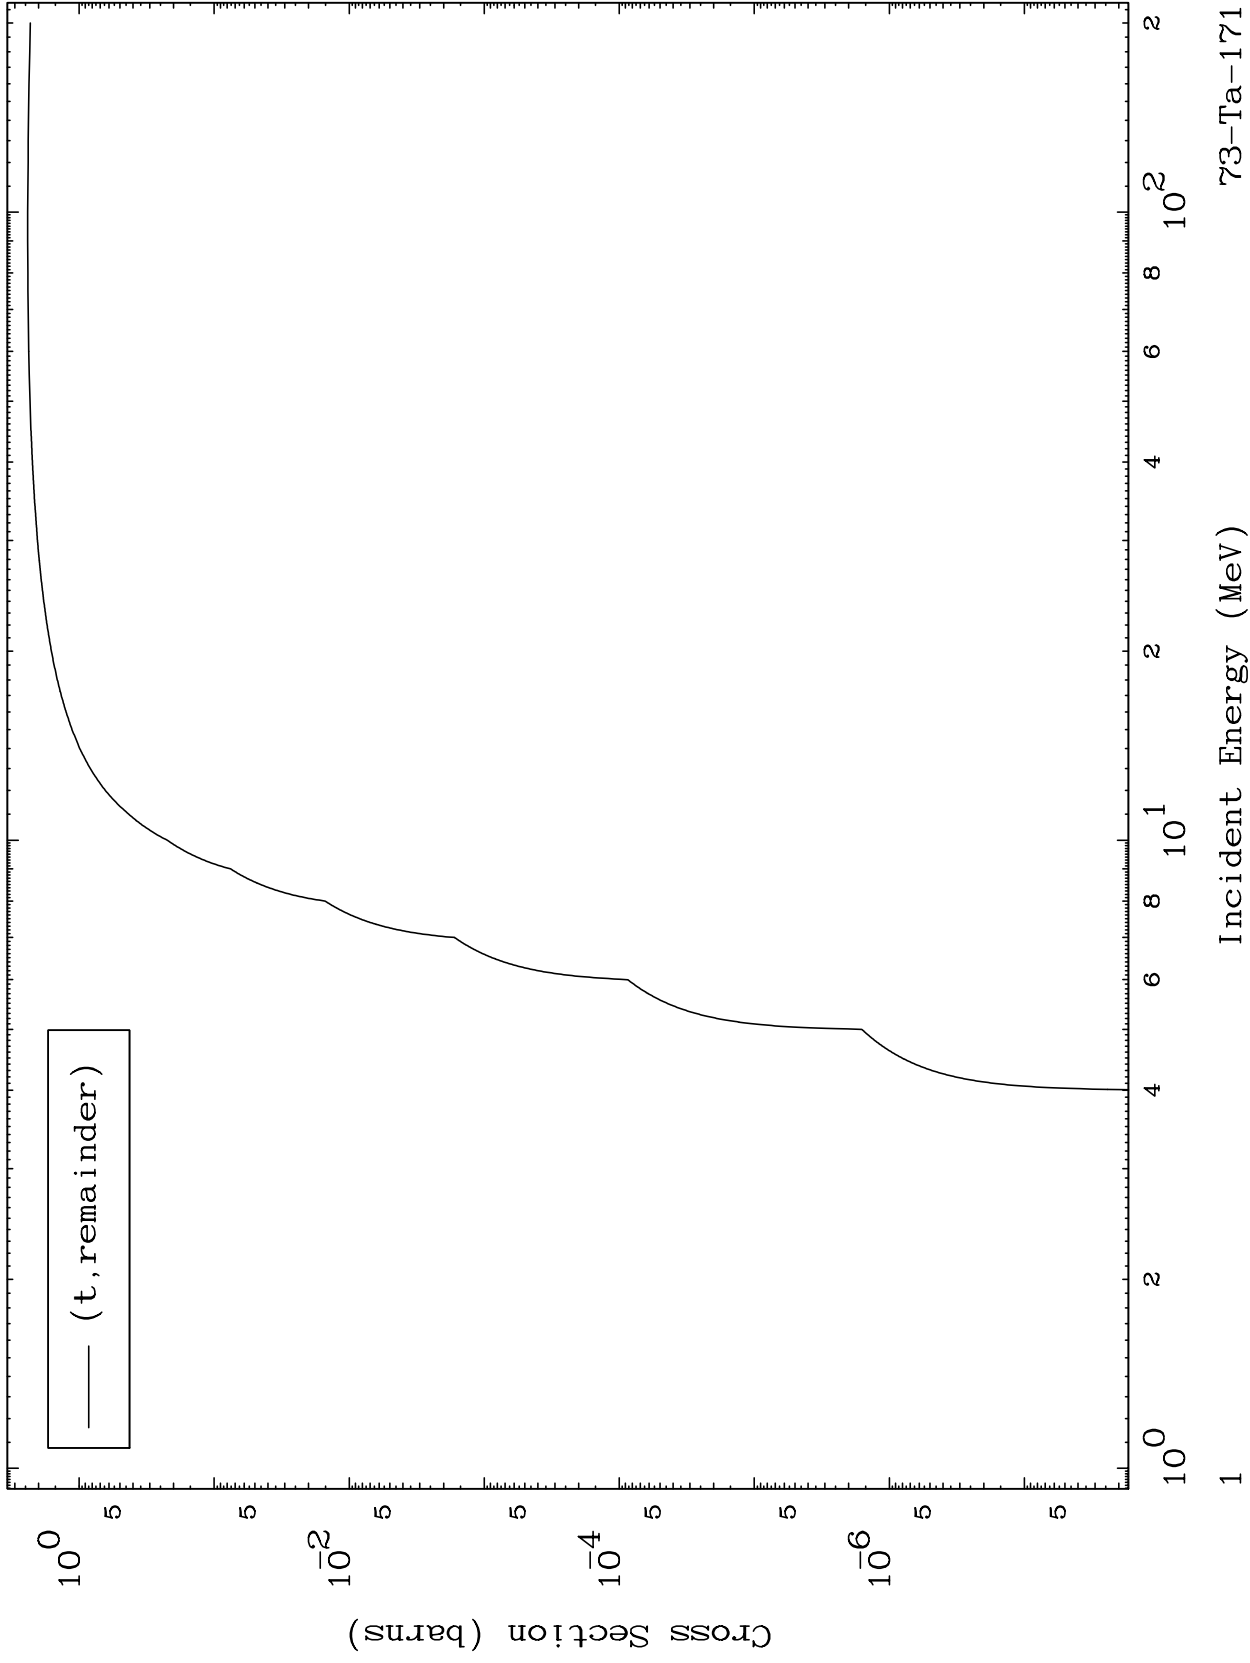

Press Mouse Button to Start

MAT 7298

Triton Major
0 Kelvin Cross Sections

73-Ta-171

73-Ta-171

Incident Energy (MeV)