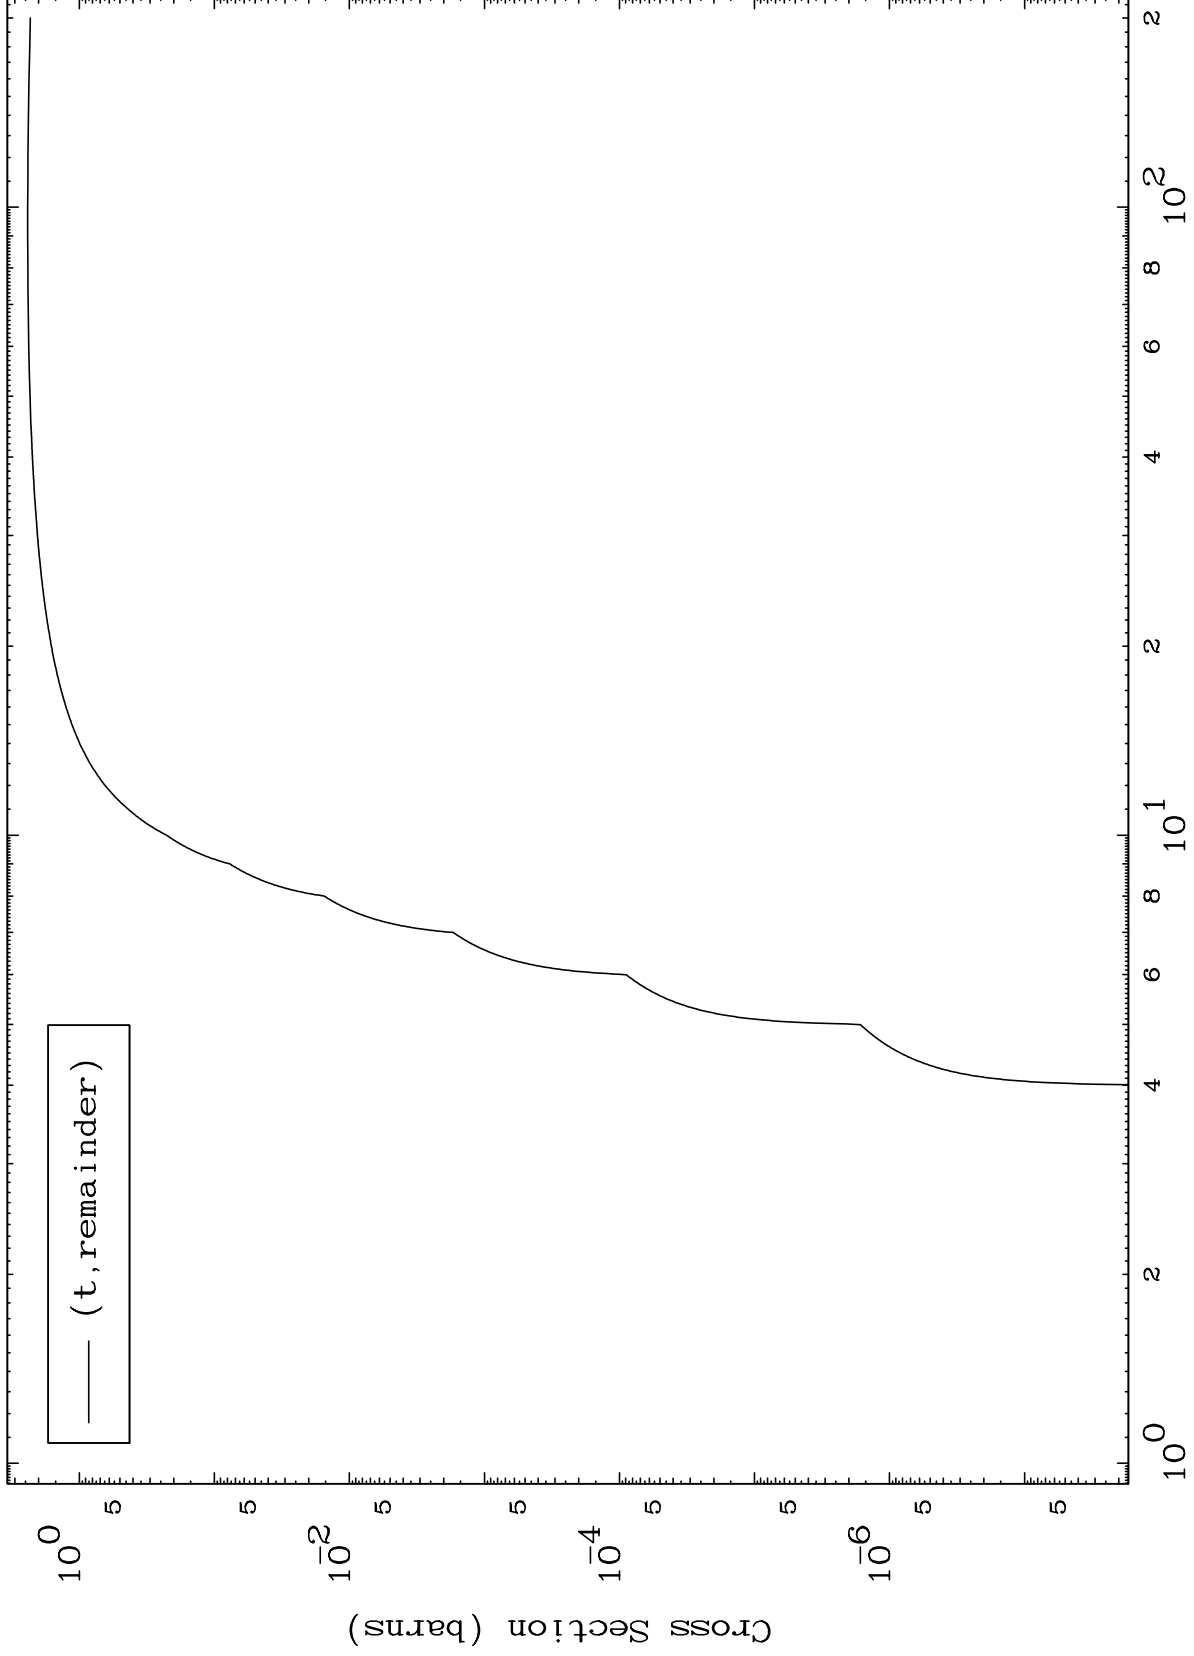

Press Mouse Button to Start

MAT 7301

Triton Major

73-Ta-172

0 Kelvin Cross Sections

Incident Energy (MeV)

73-Ta-172