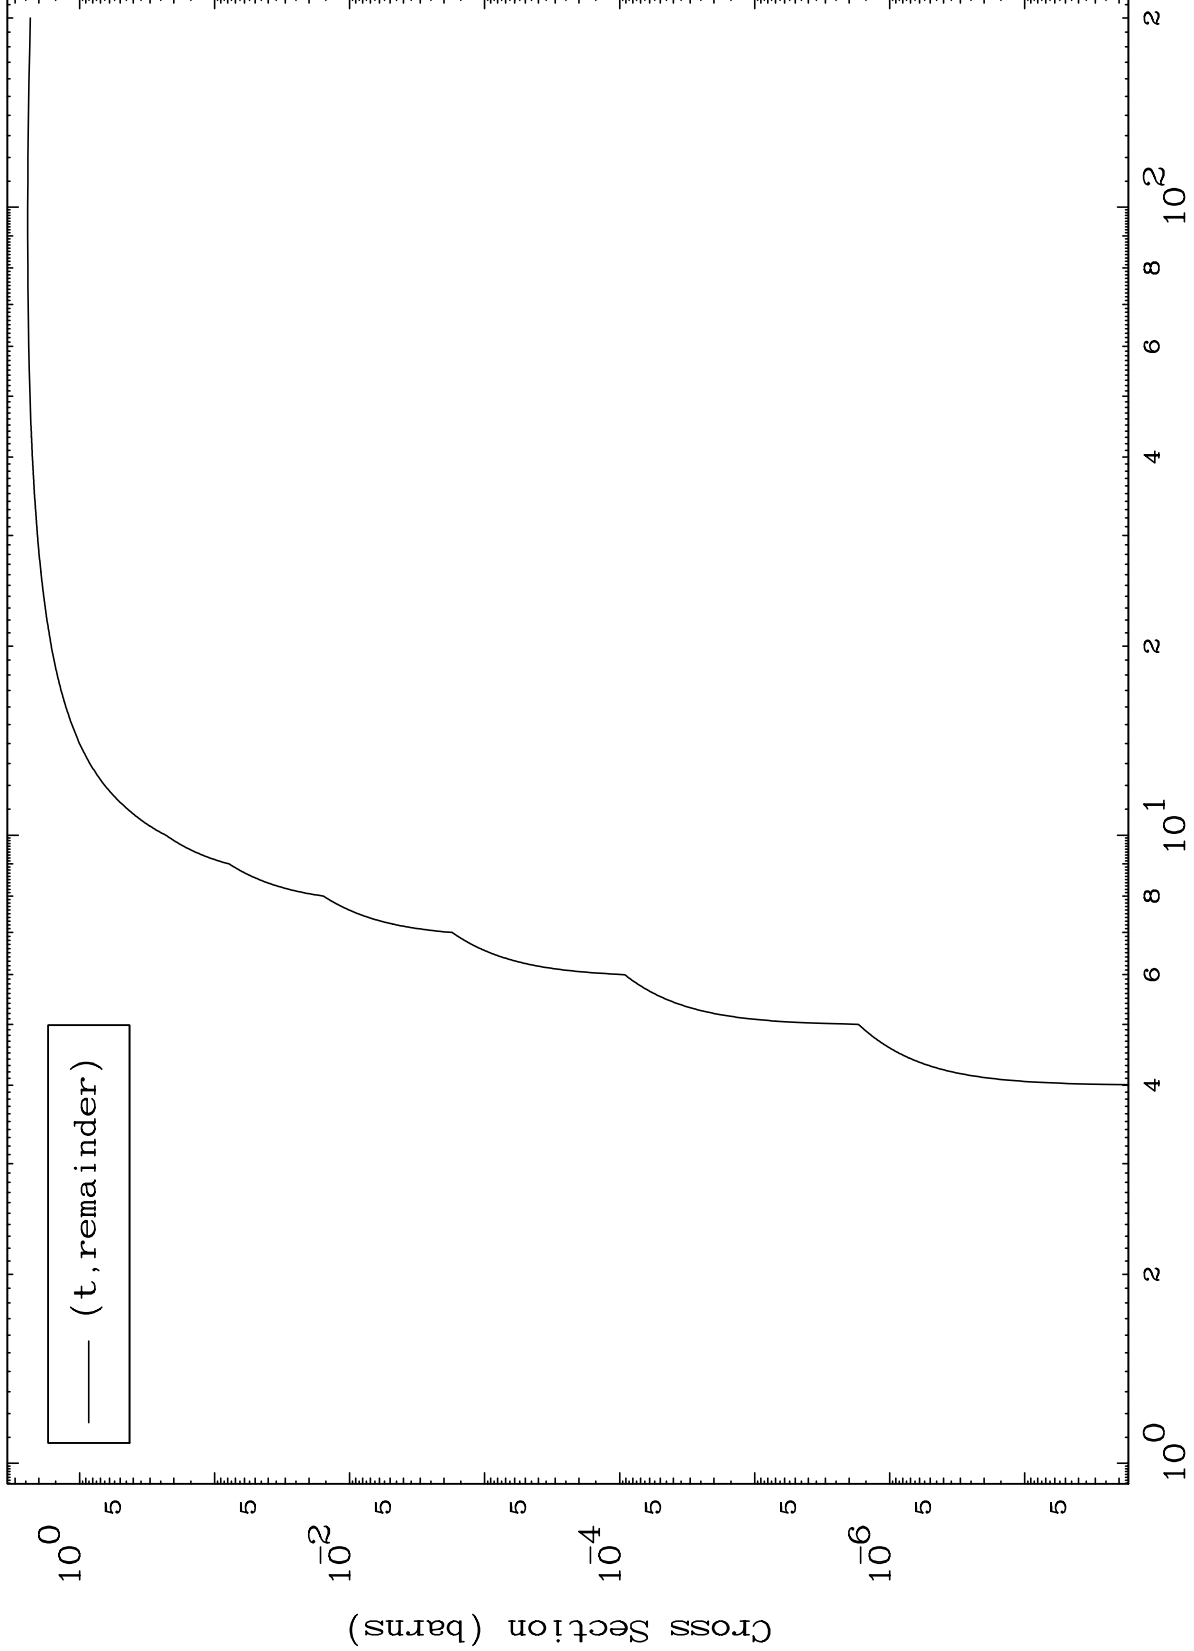

Press Mouse Button to Start

MAT 7304

Triton Major

73-Ta-173

0 Kelvin Cross Sections

Incident Energy (MeV)

73-Ta-173