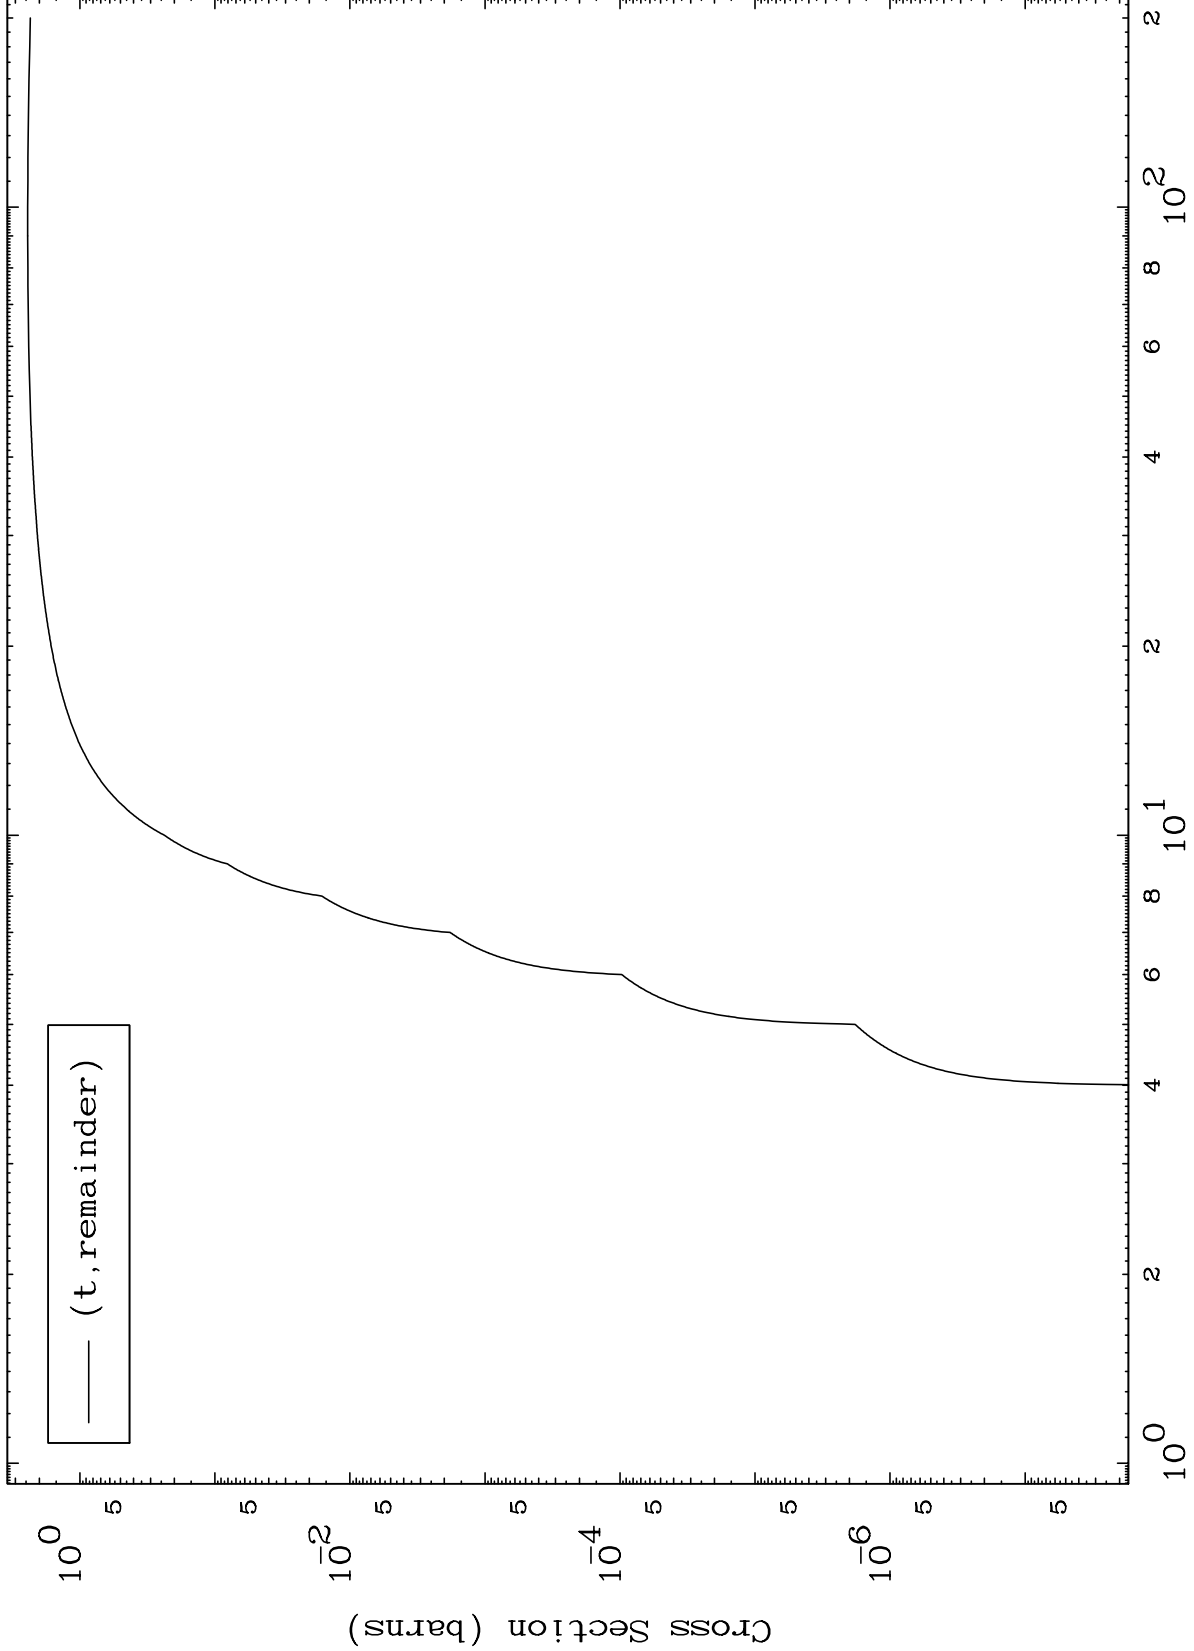

Press Mouse Button to Start

MAT 7310

Triton Major

73-Ta-175

0 Kelvin Cross Sections

(t, remainder)

Incident Energy (MeV)

73-Ta-175