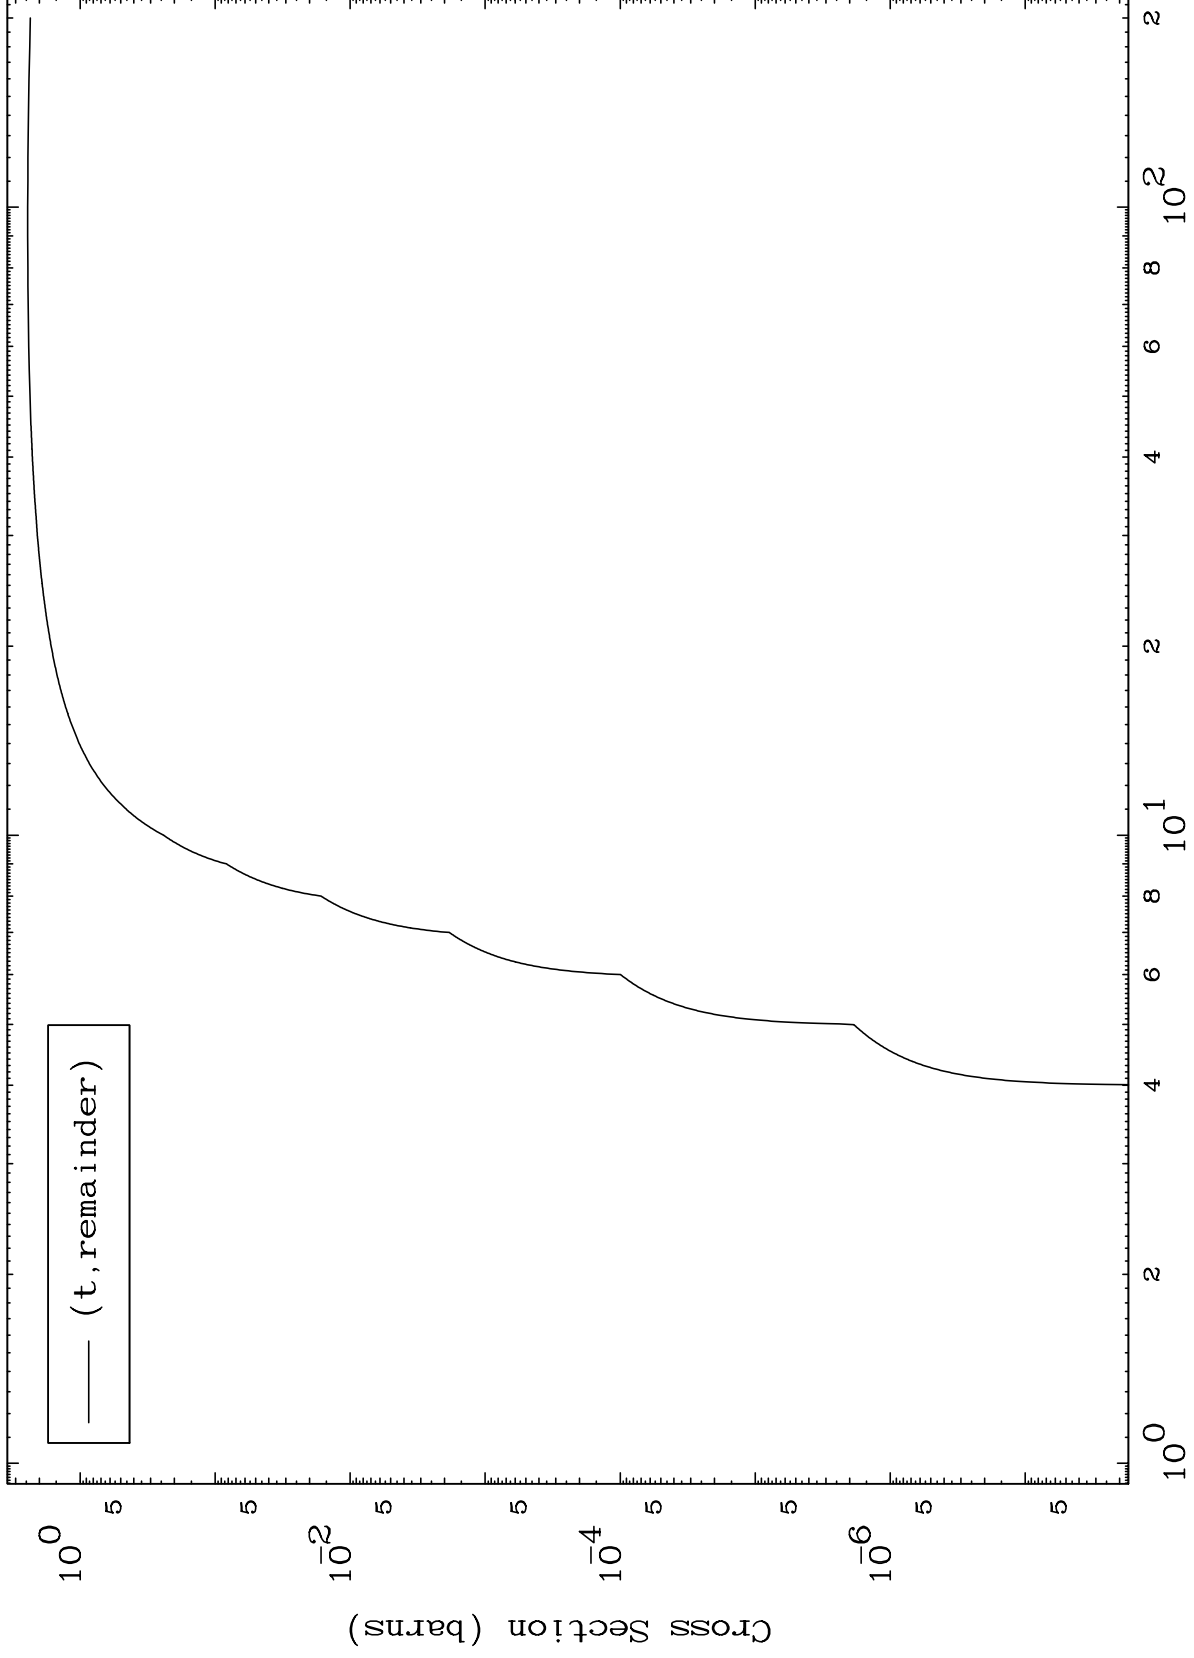

Press Mouse Button to Start

MAT 7313

Triton Major

73-Ta-176

0 Kelvin Cross Sections

Incident Energy (MeV)

73-Ta-176