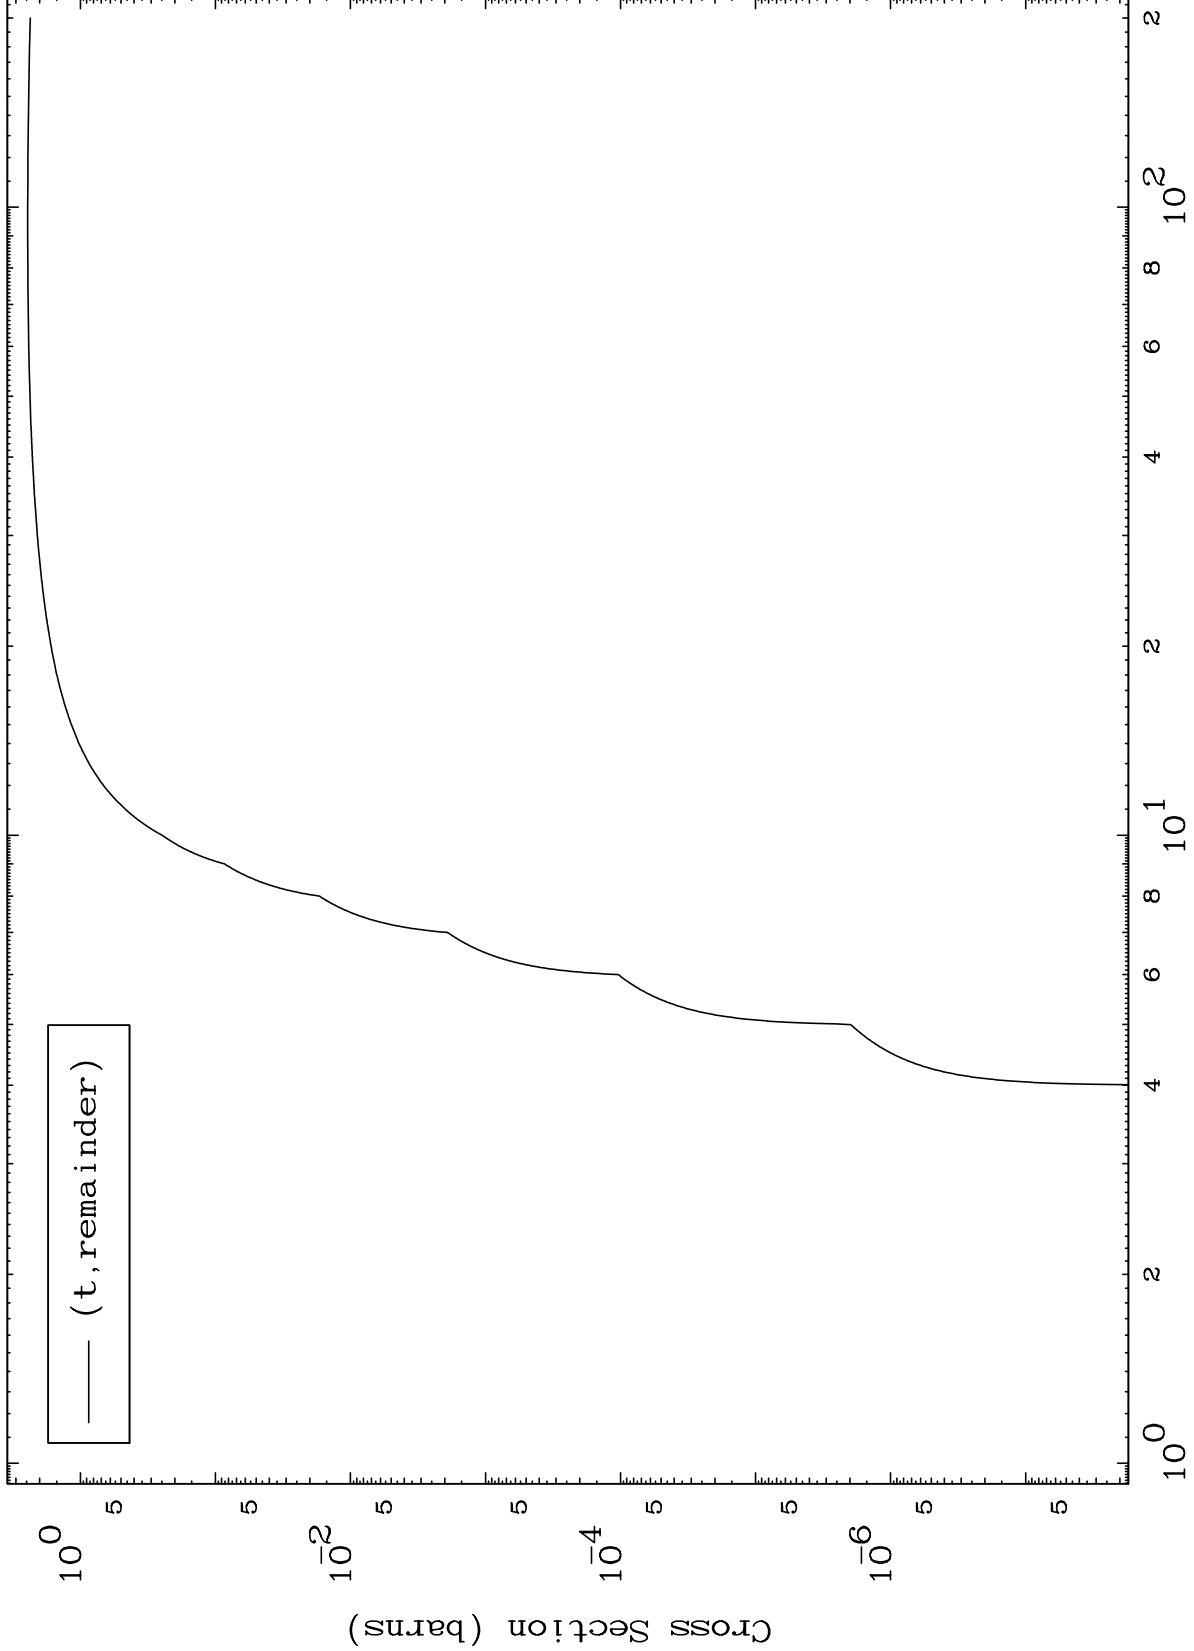

Press Mouse Button to Start

MAT 7319

Triton Major

73-Ta-178

0 Kelvin Cross Sections

Incident Energy (MeV)

73-Ta-178