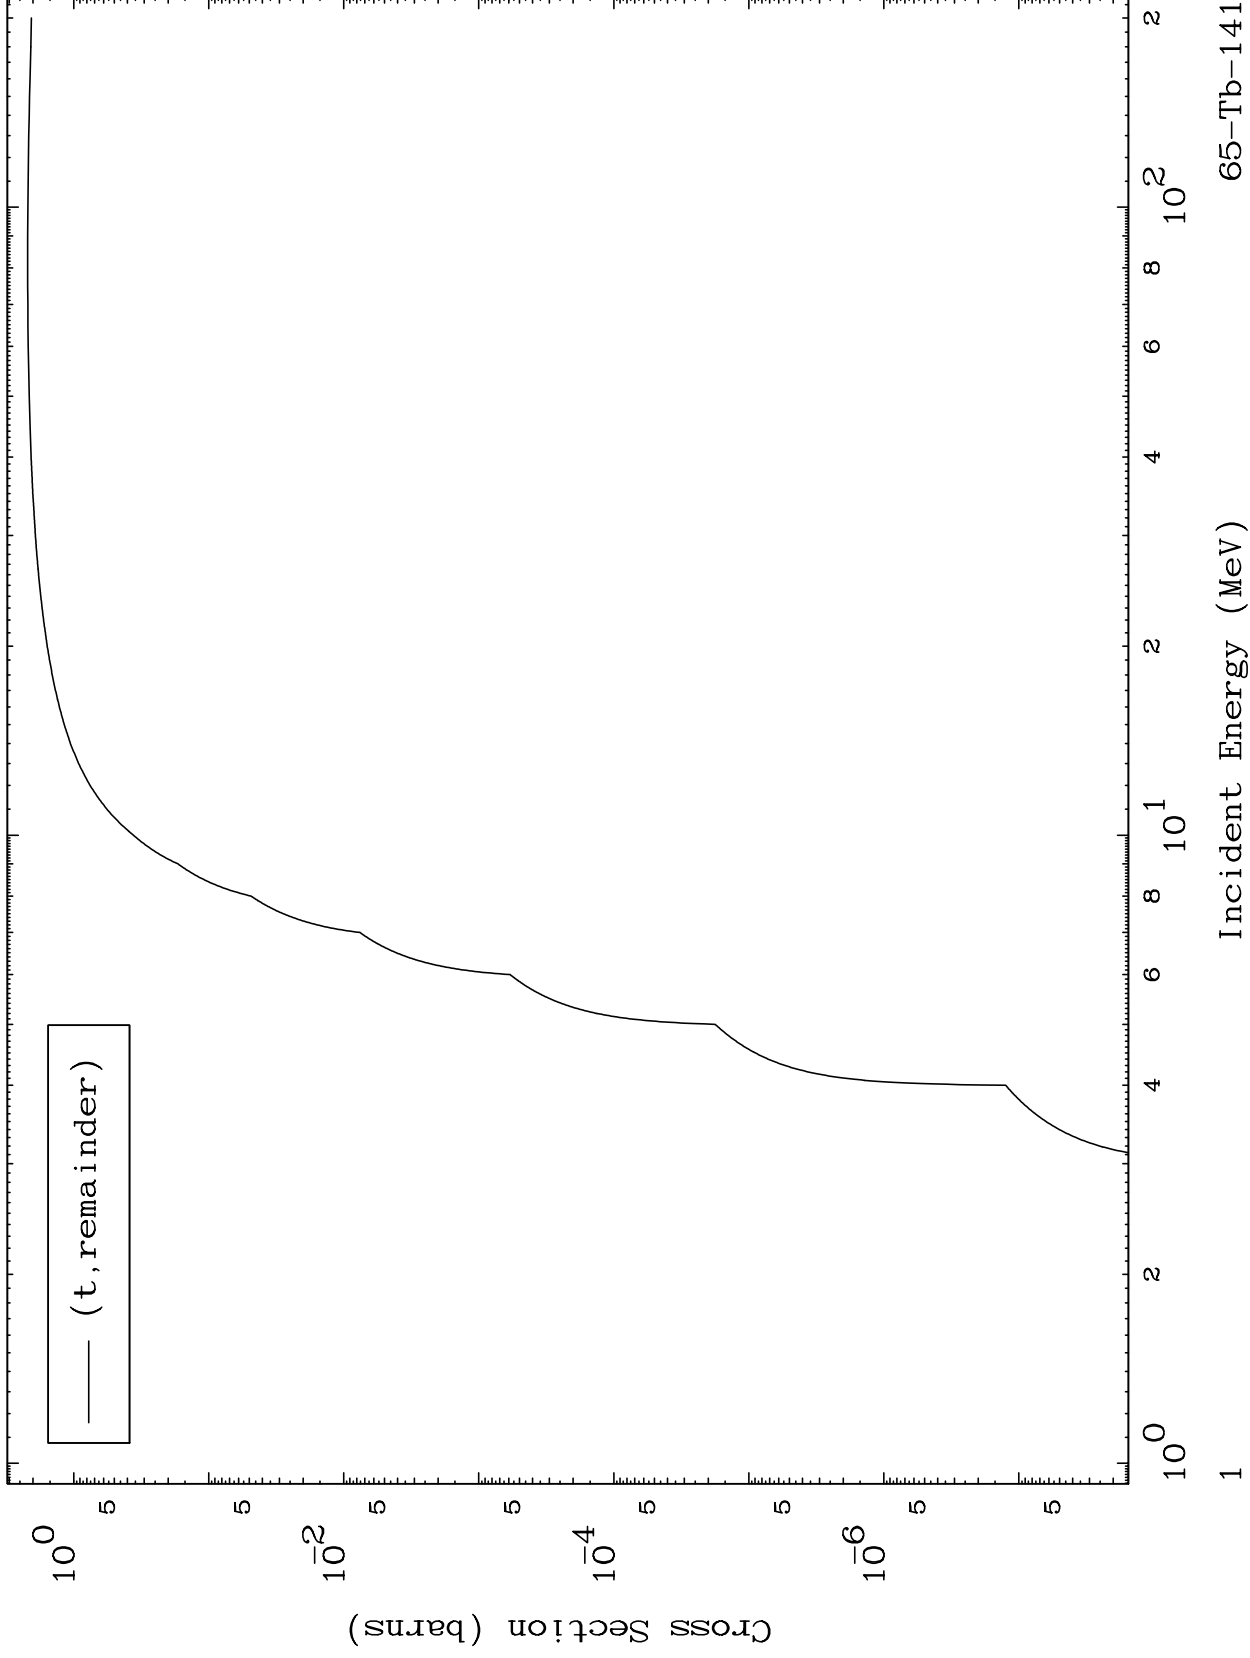

Press Mouse Button to Start

MAT 6471

Triton Major
0 Kelvin Cross Sections

65-Tb-141

65-Tb-141

Incident Energy (MeV)