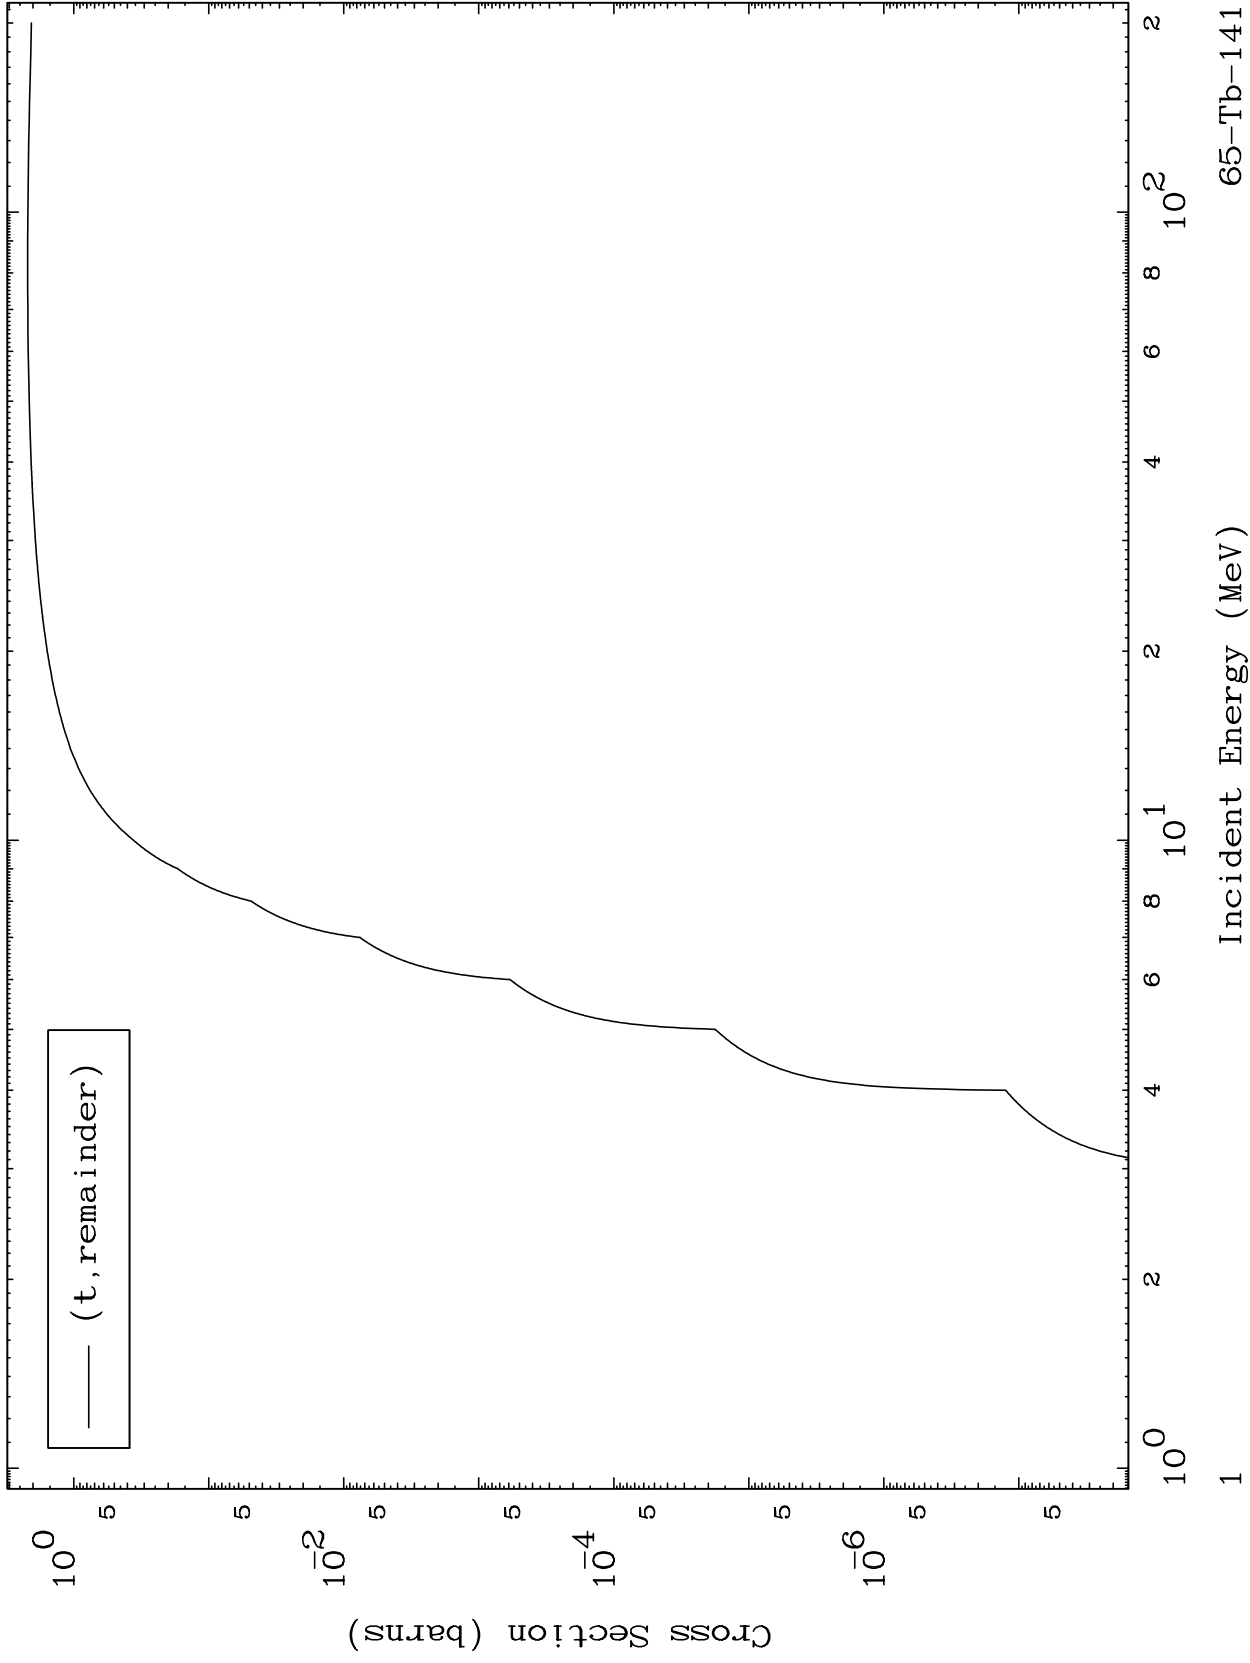

Press Mouse Button to Start

MAT 6472

Triton Major
0 Kelvin Cross Sections

65-Tb-141

65-Tb-141

Incident Energy (MeV)