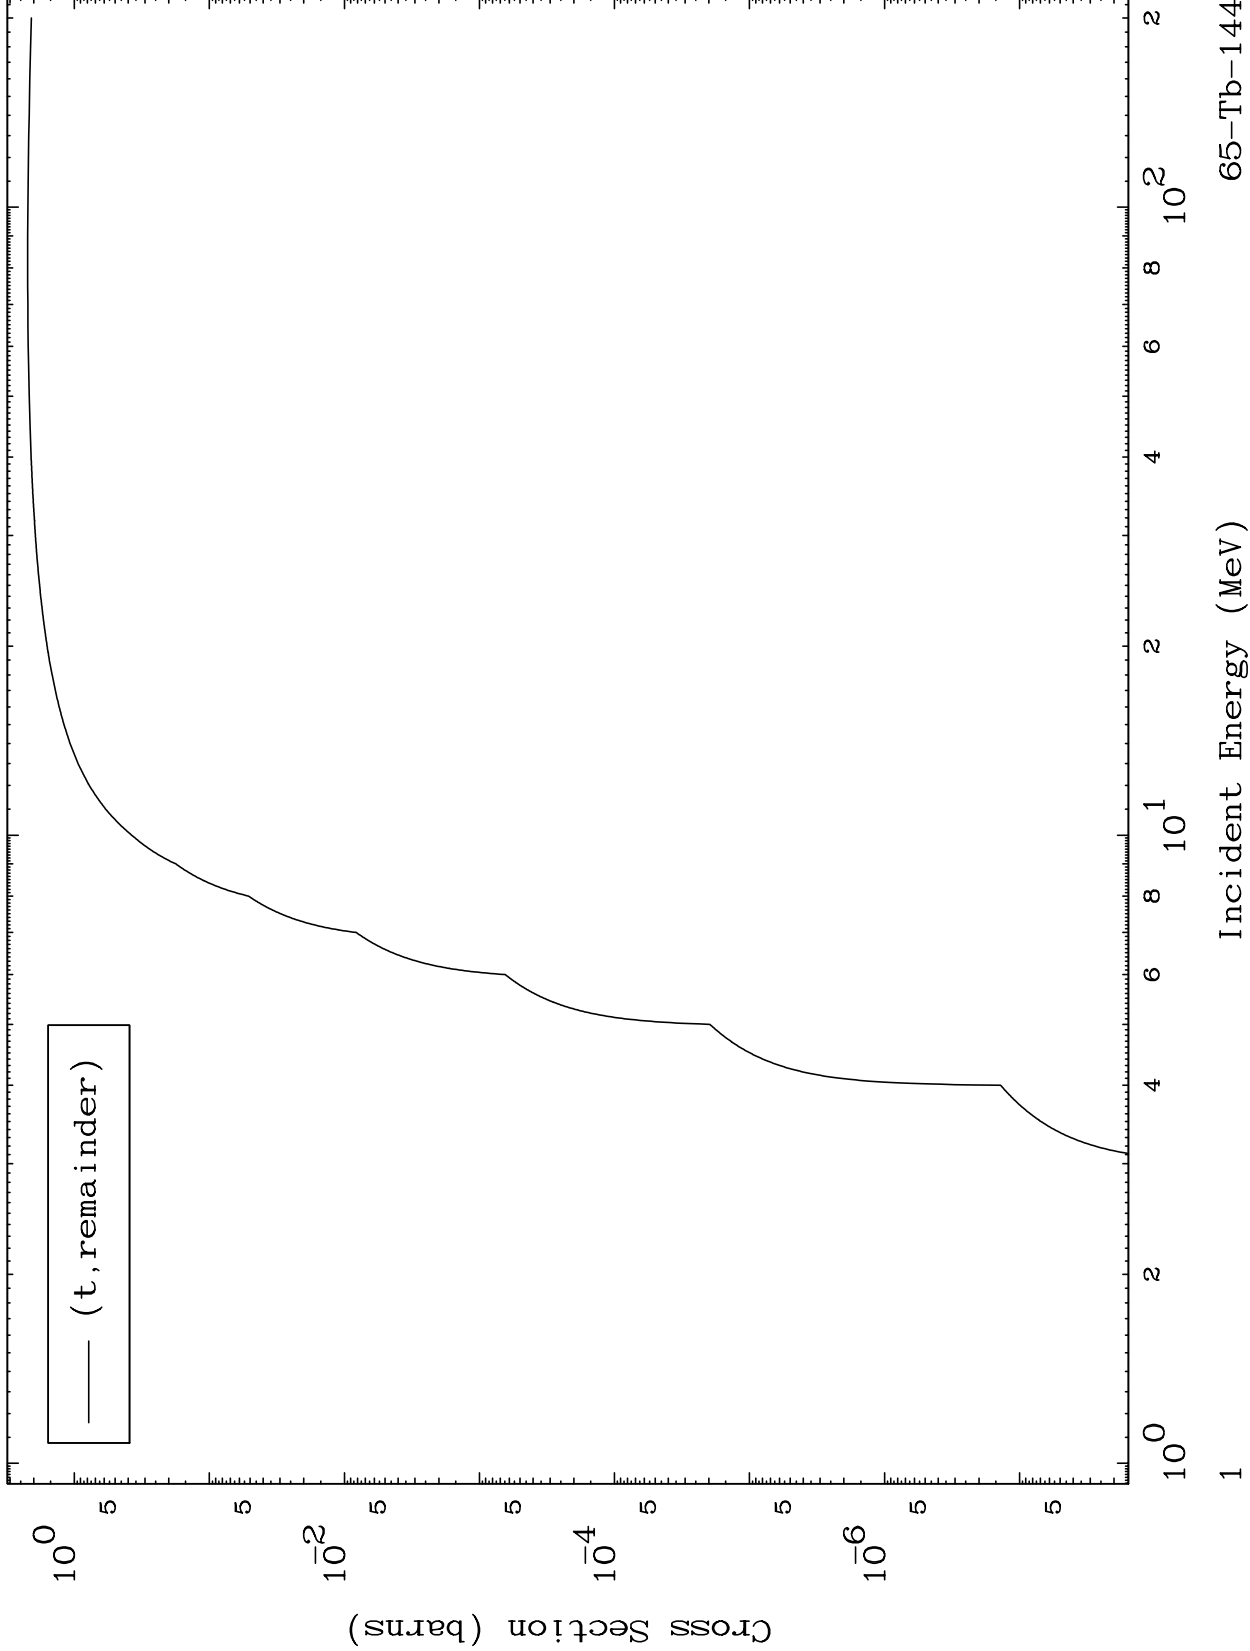

Press Mouse Button to Start

MAT 6480

Triton Major
0 Kelvin Cross Sections

65-Tb-144

Incident Energy (MeV)

65-Tb-144