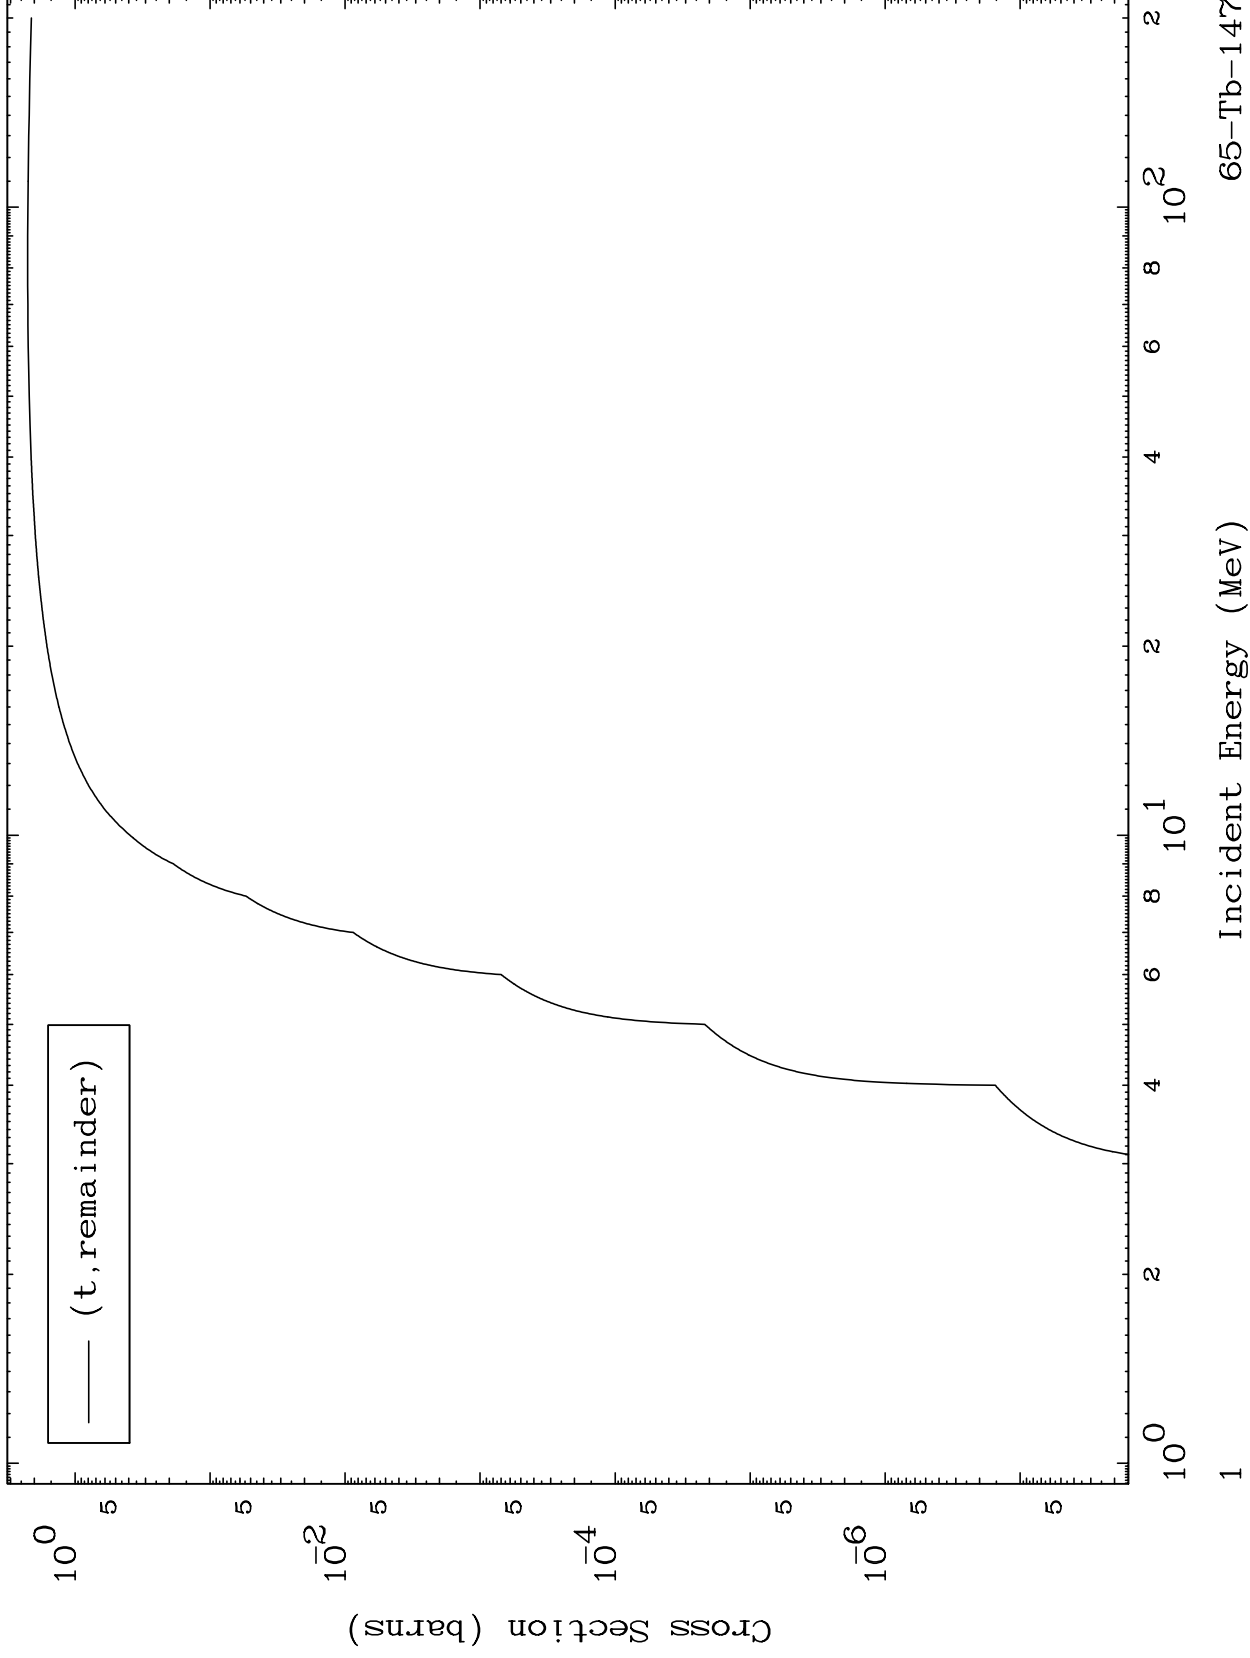

Press Mouse Button to Start

MAT 6489

Triton Major
0 Kelvin Cross Sections

65-Tb-147

65-Tb-147

Incident Energy (MeV)