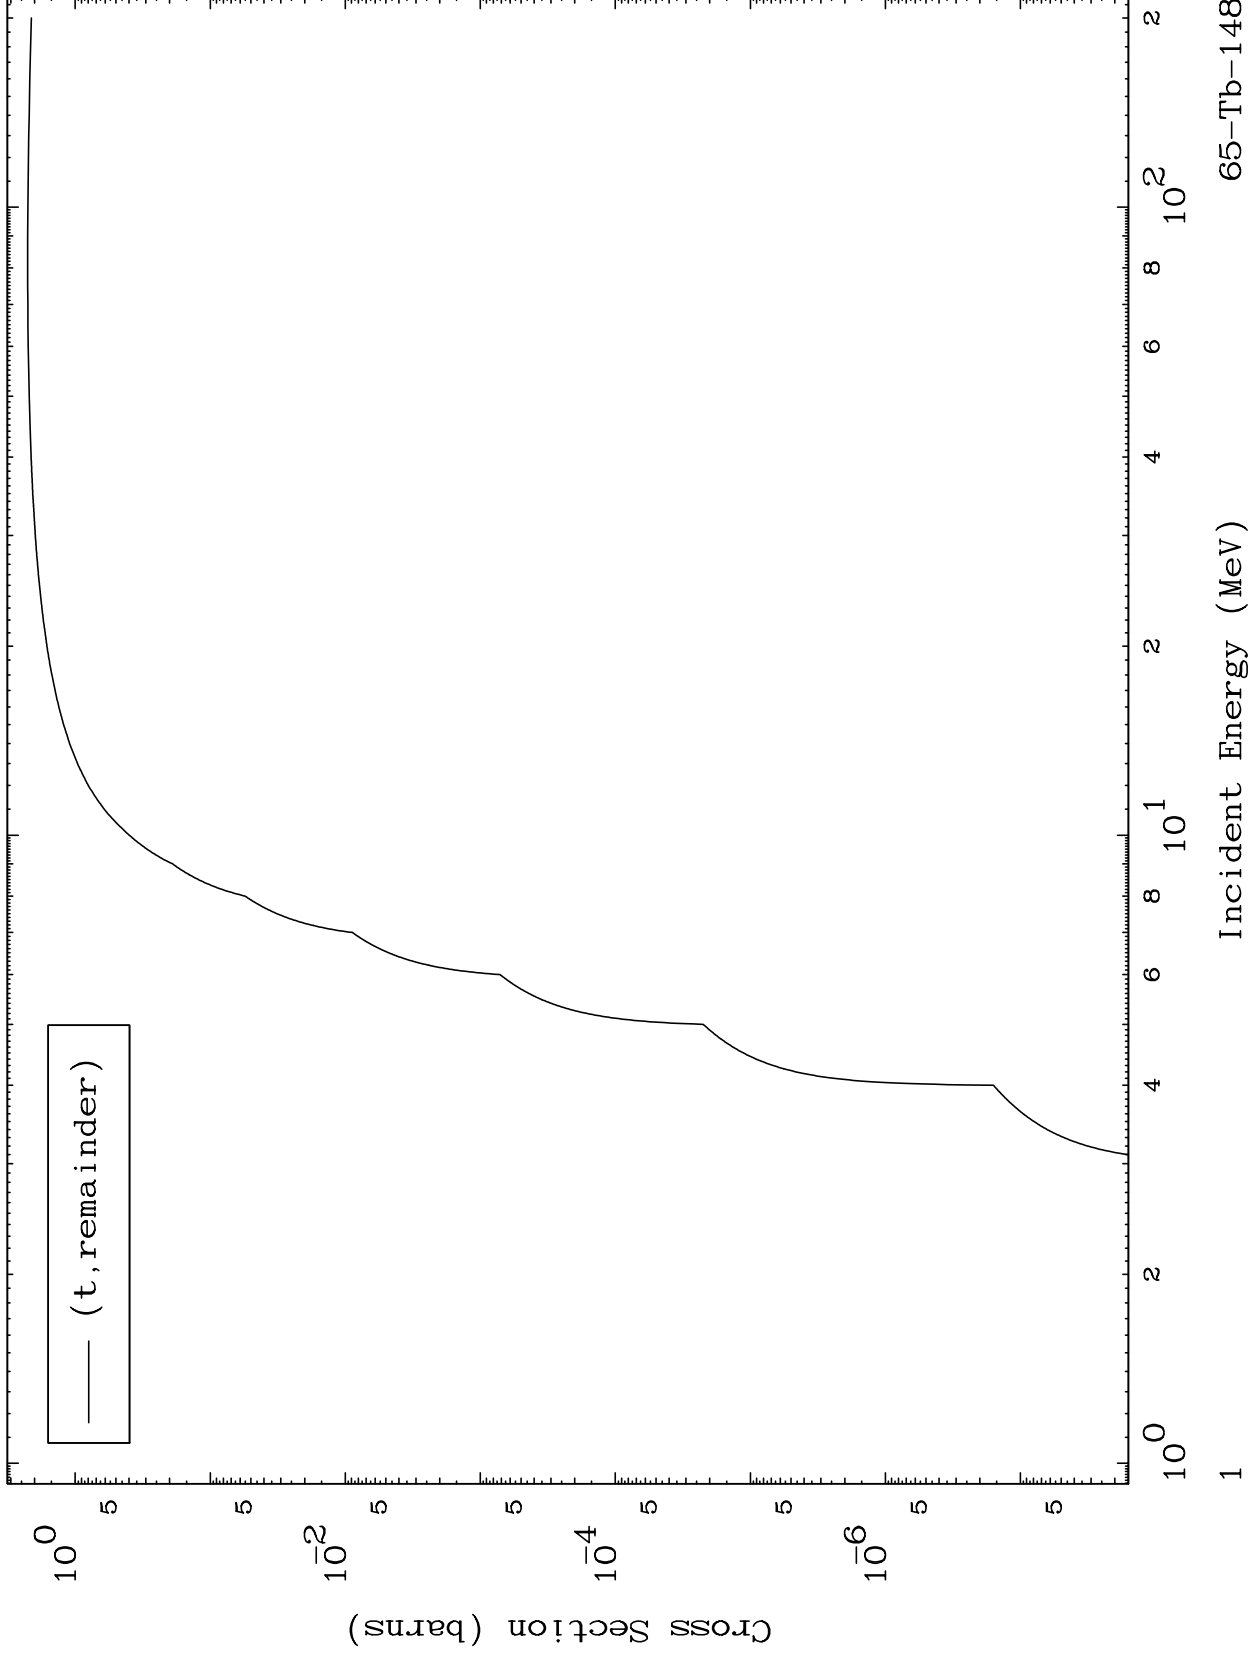

Press Mouse Button to Start

MAT 6492

Triton Major
0 Kelvin Cross Sections

65-Tb-148

65-Tb-148

Incident Energy (MeV)