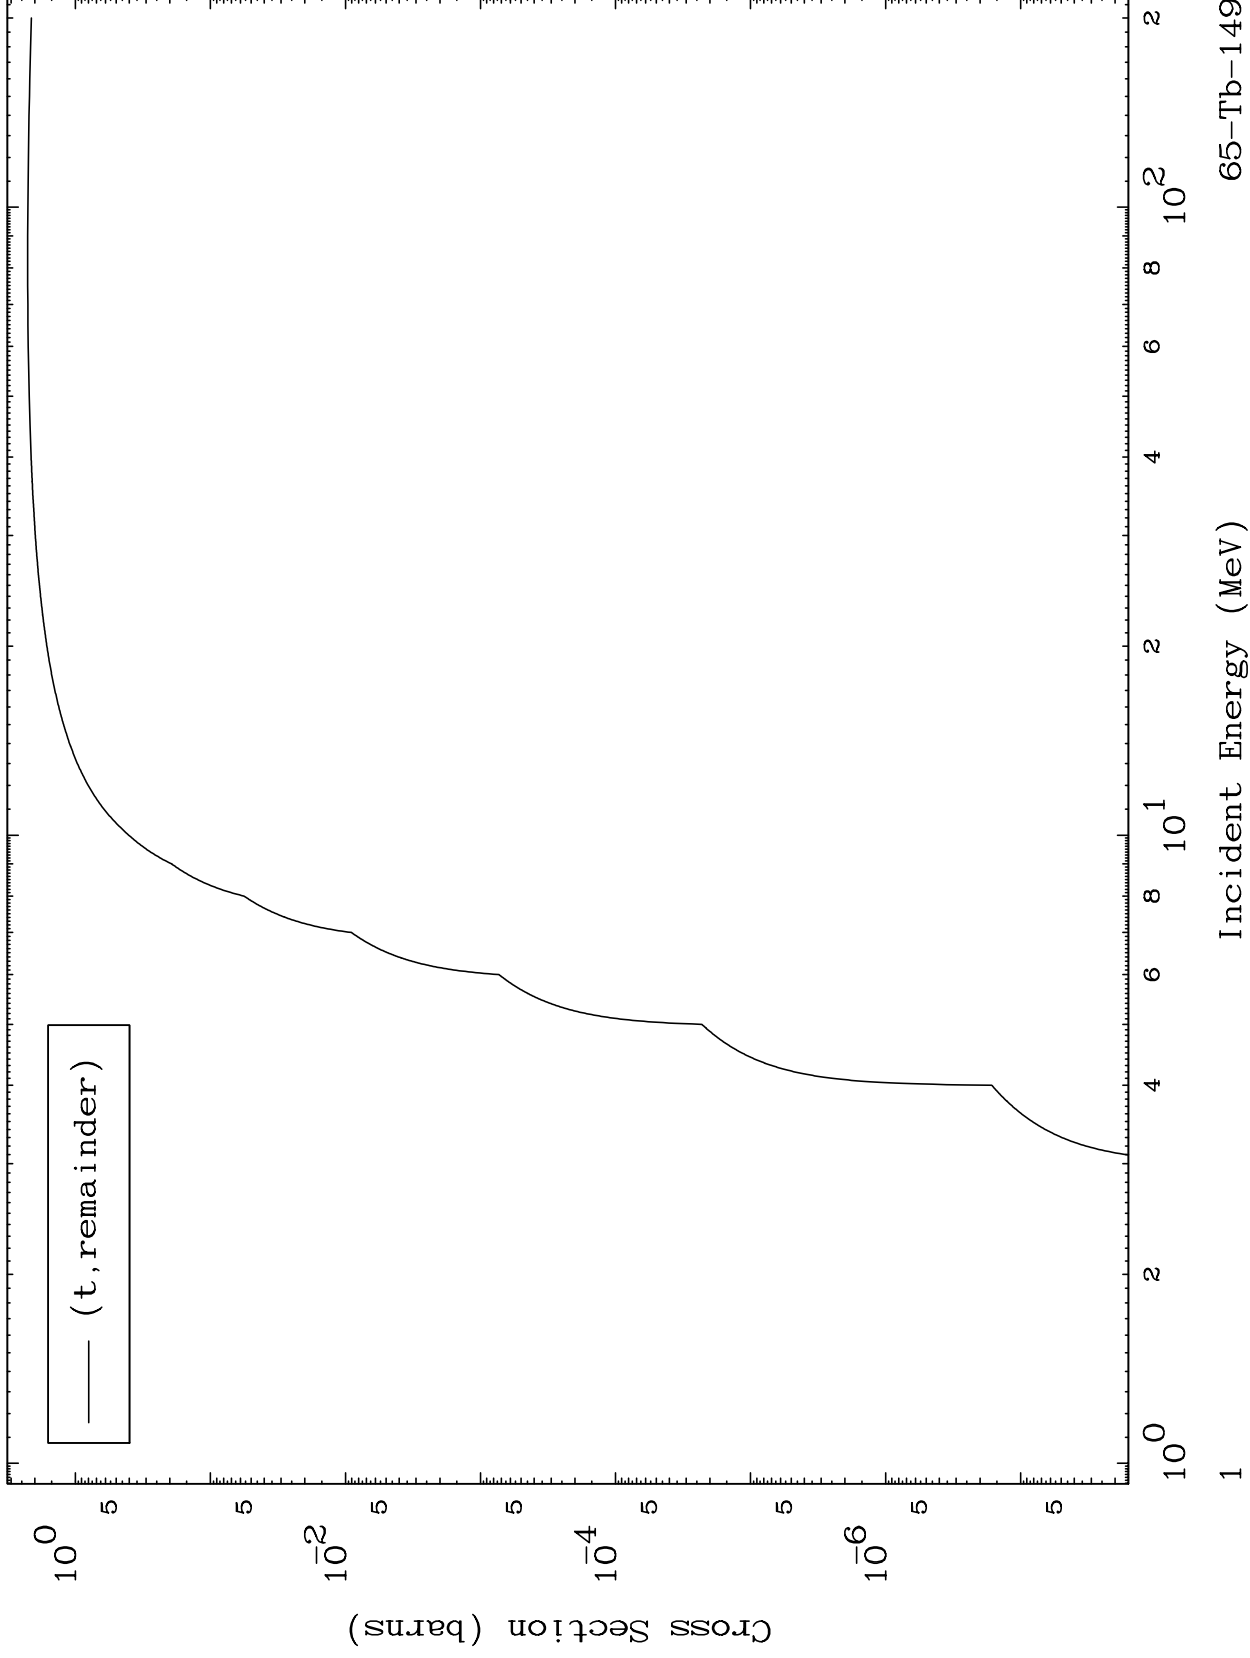

Press Mouse Button to Start

MAT 6496

Triton Major  
0 Kelvin Cross Sections

65-Tb-149

65-Tb-149