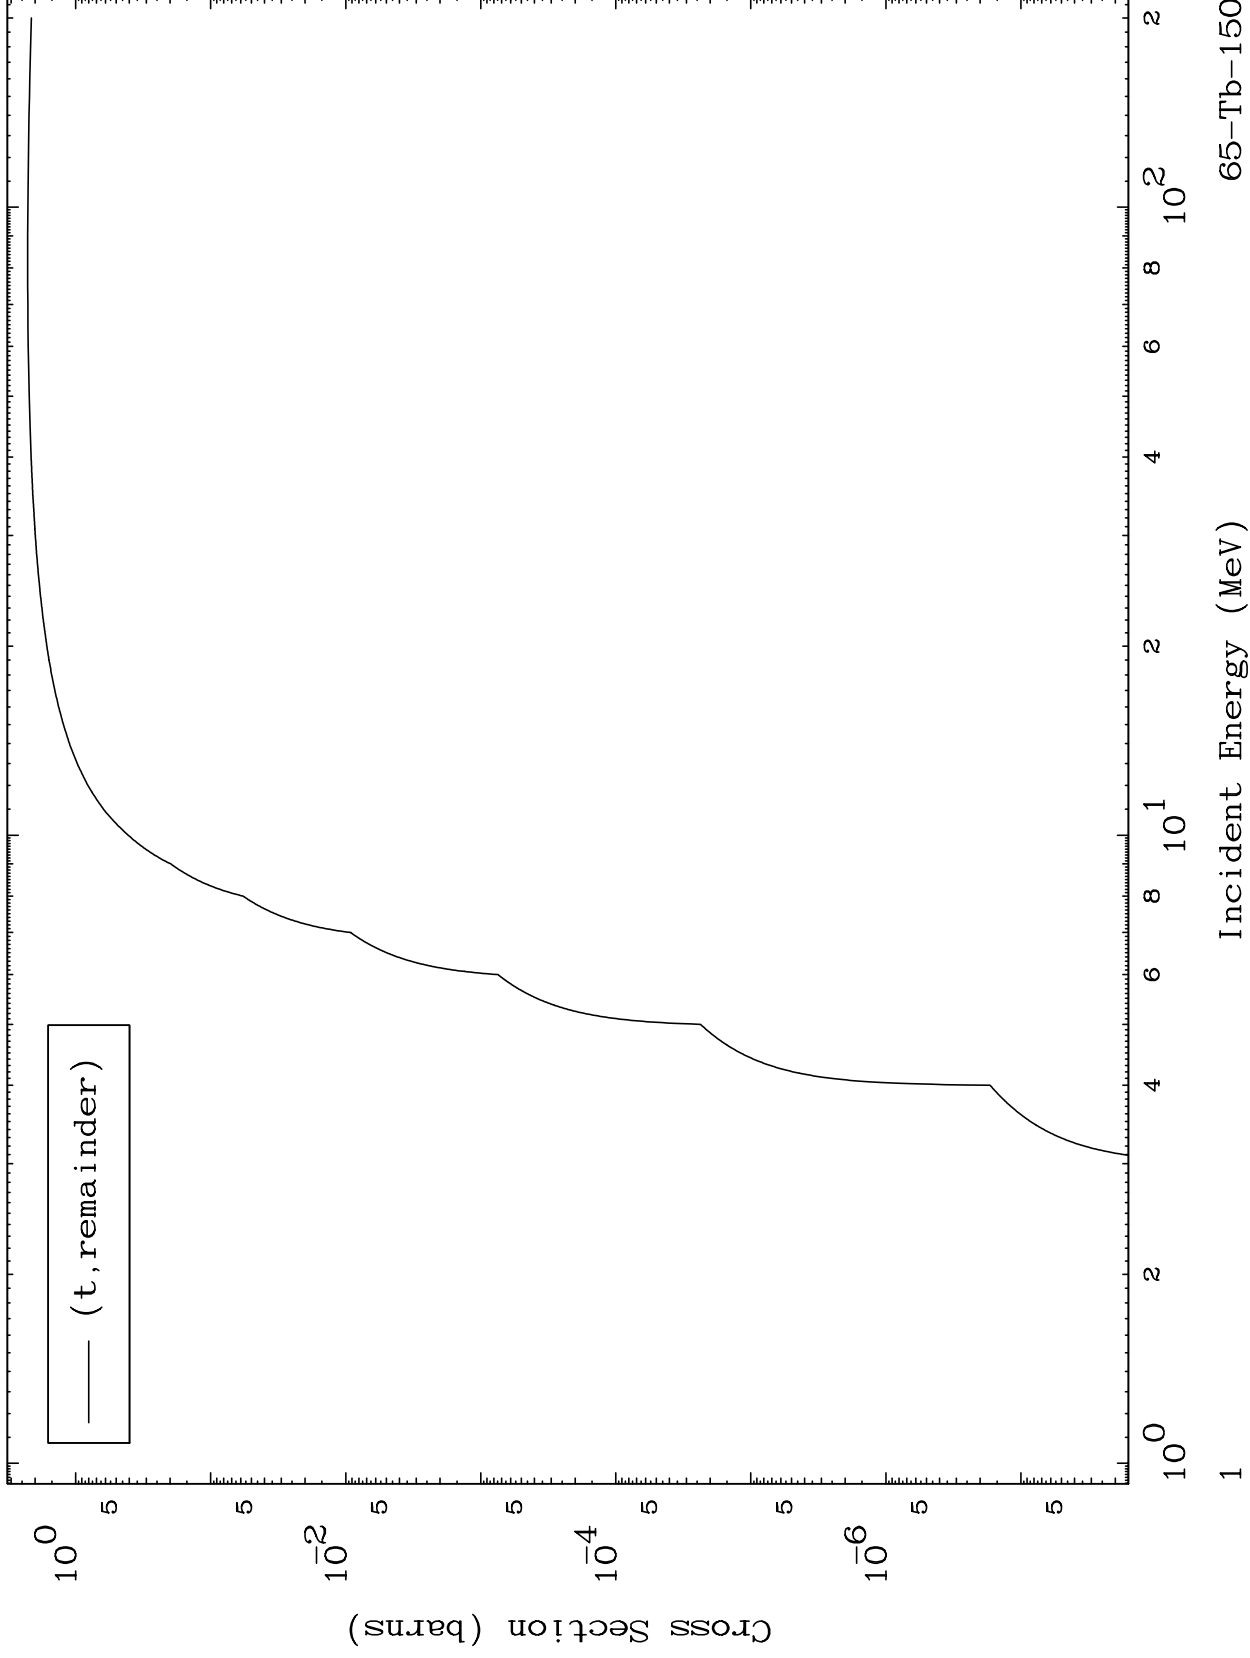

Press Mouse Button to Start

MAT 6499

Triton Major
0 Kelvin Cross Sections

65-Tb-150

65-Tb-150

Incident Energy (MeV)