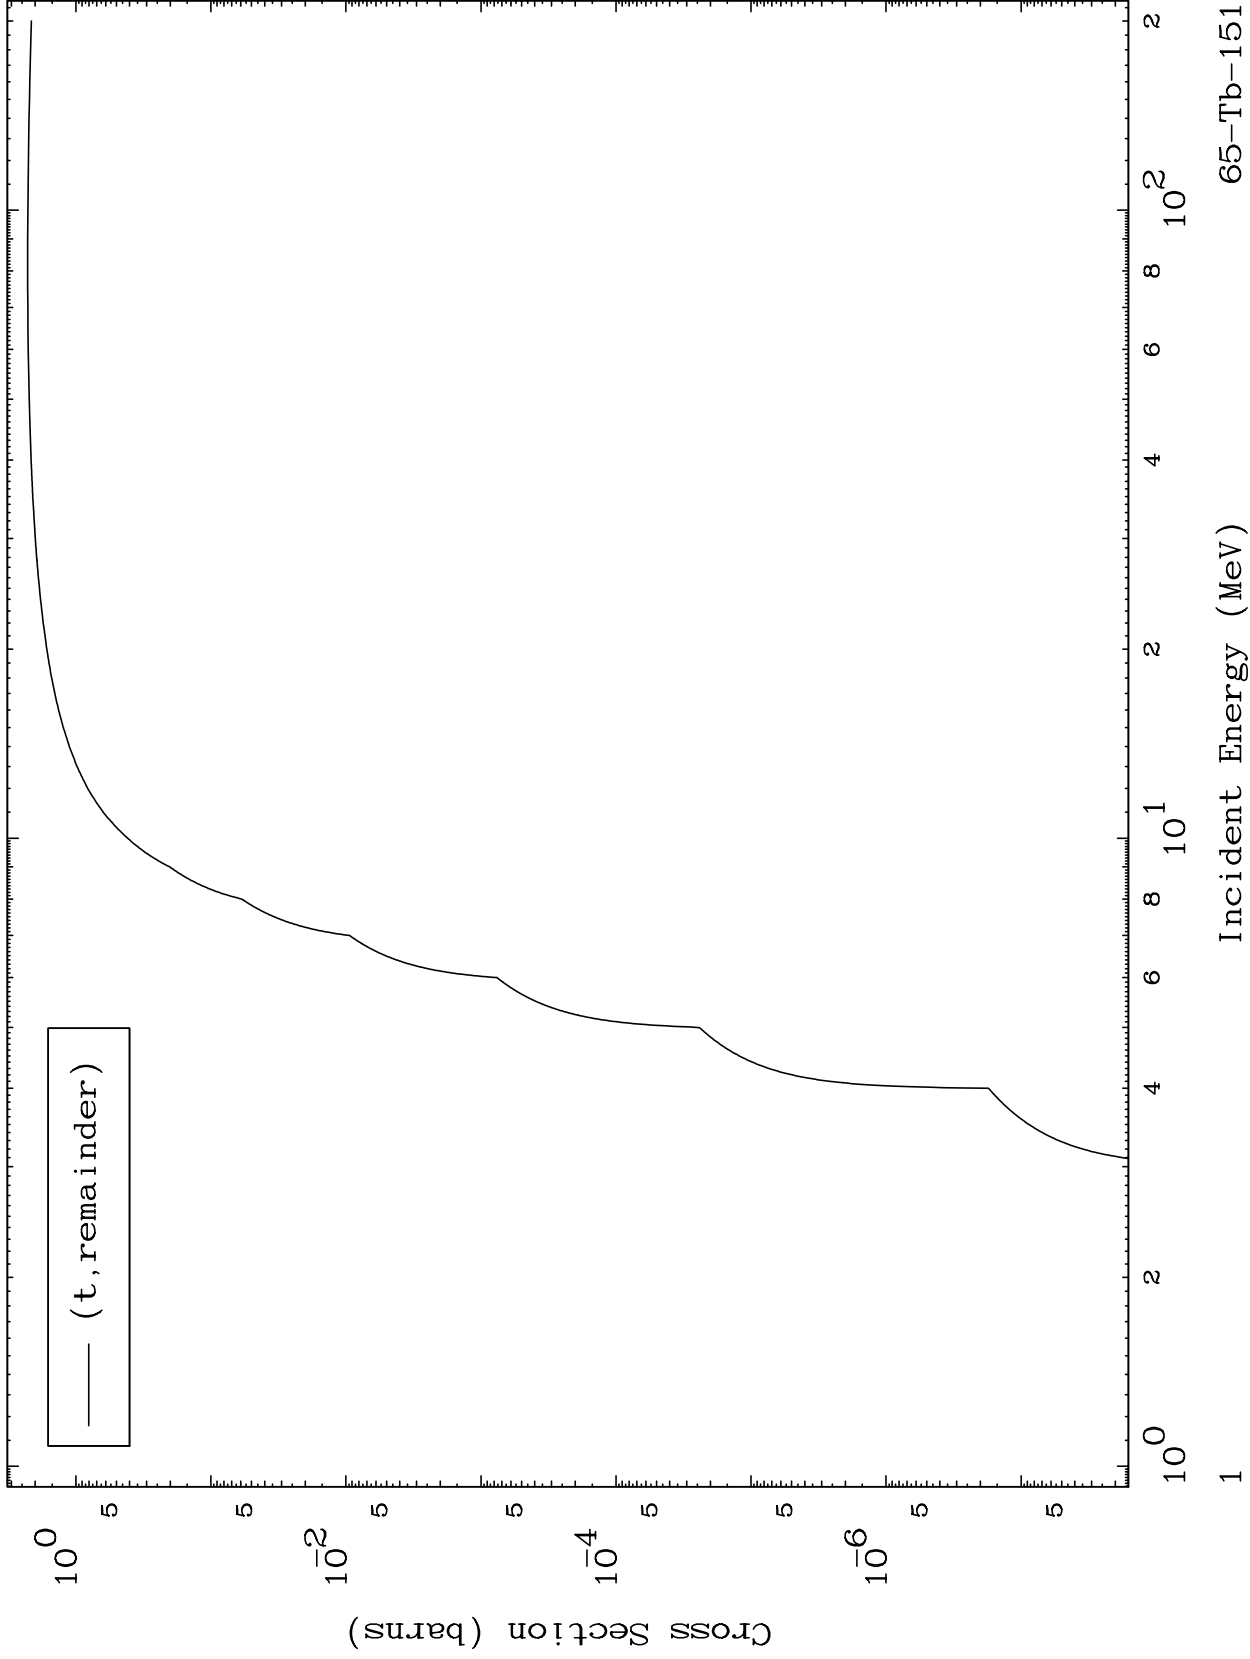

Press Mouse Button to Start

MAT 6501

Triton Major  
0 Kelvin Cross Sections

65-Tb-151

65-Tb-151