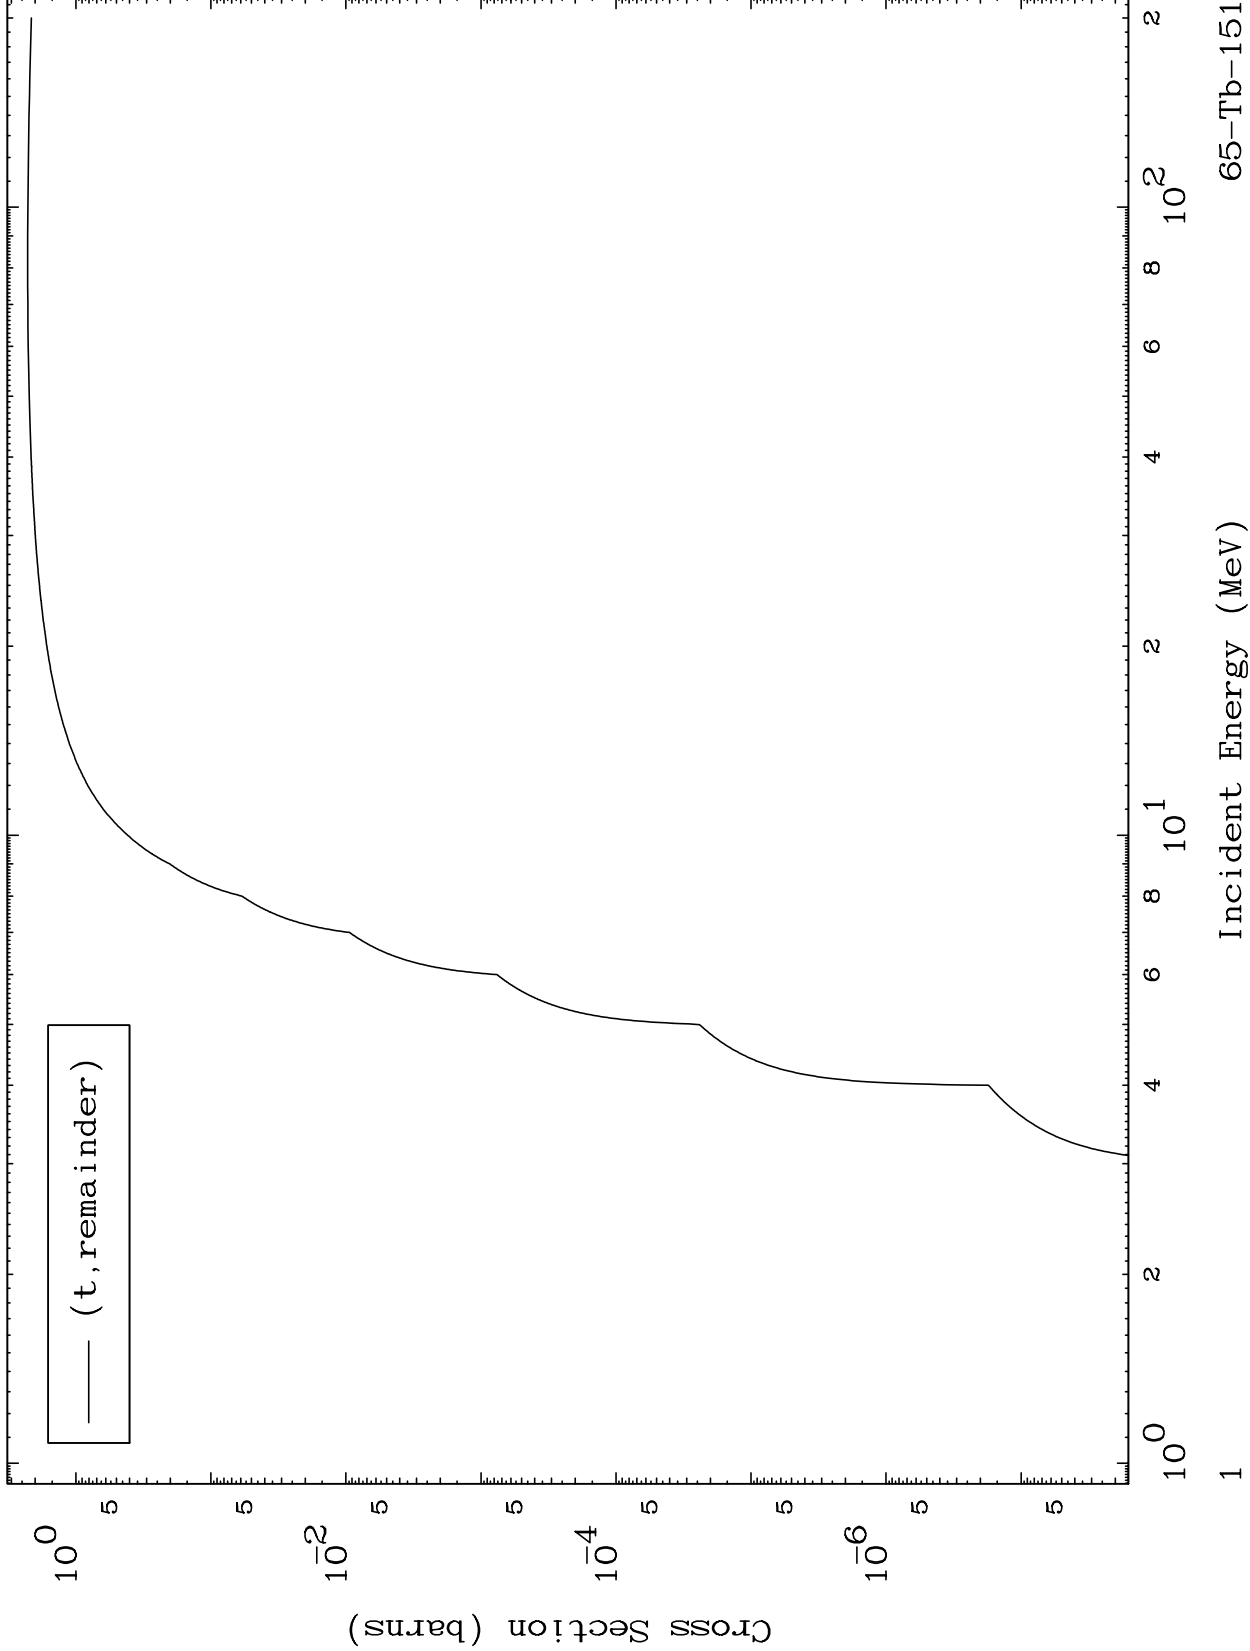

Press Mouse Button to Start

MAT 6502

Triton Major

65-Tb-151

0 Kelvin Cross Sections

Incident Energy (MeV)

65-Tb-151