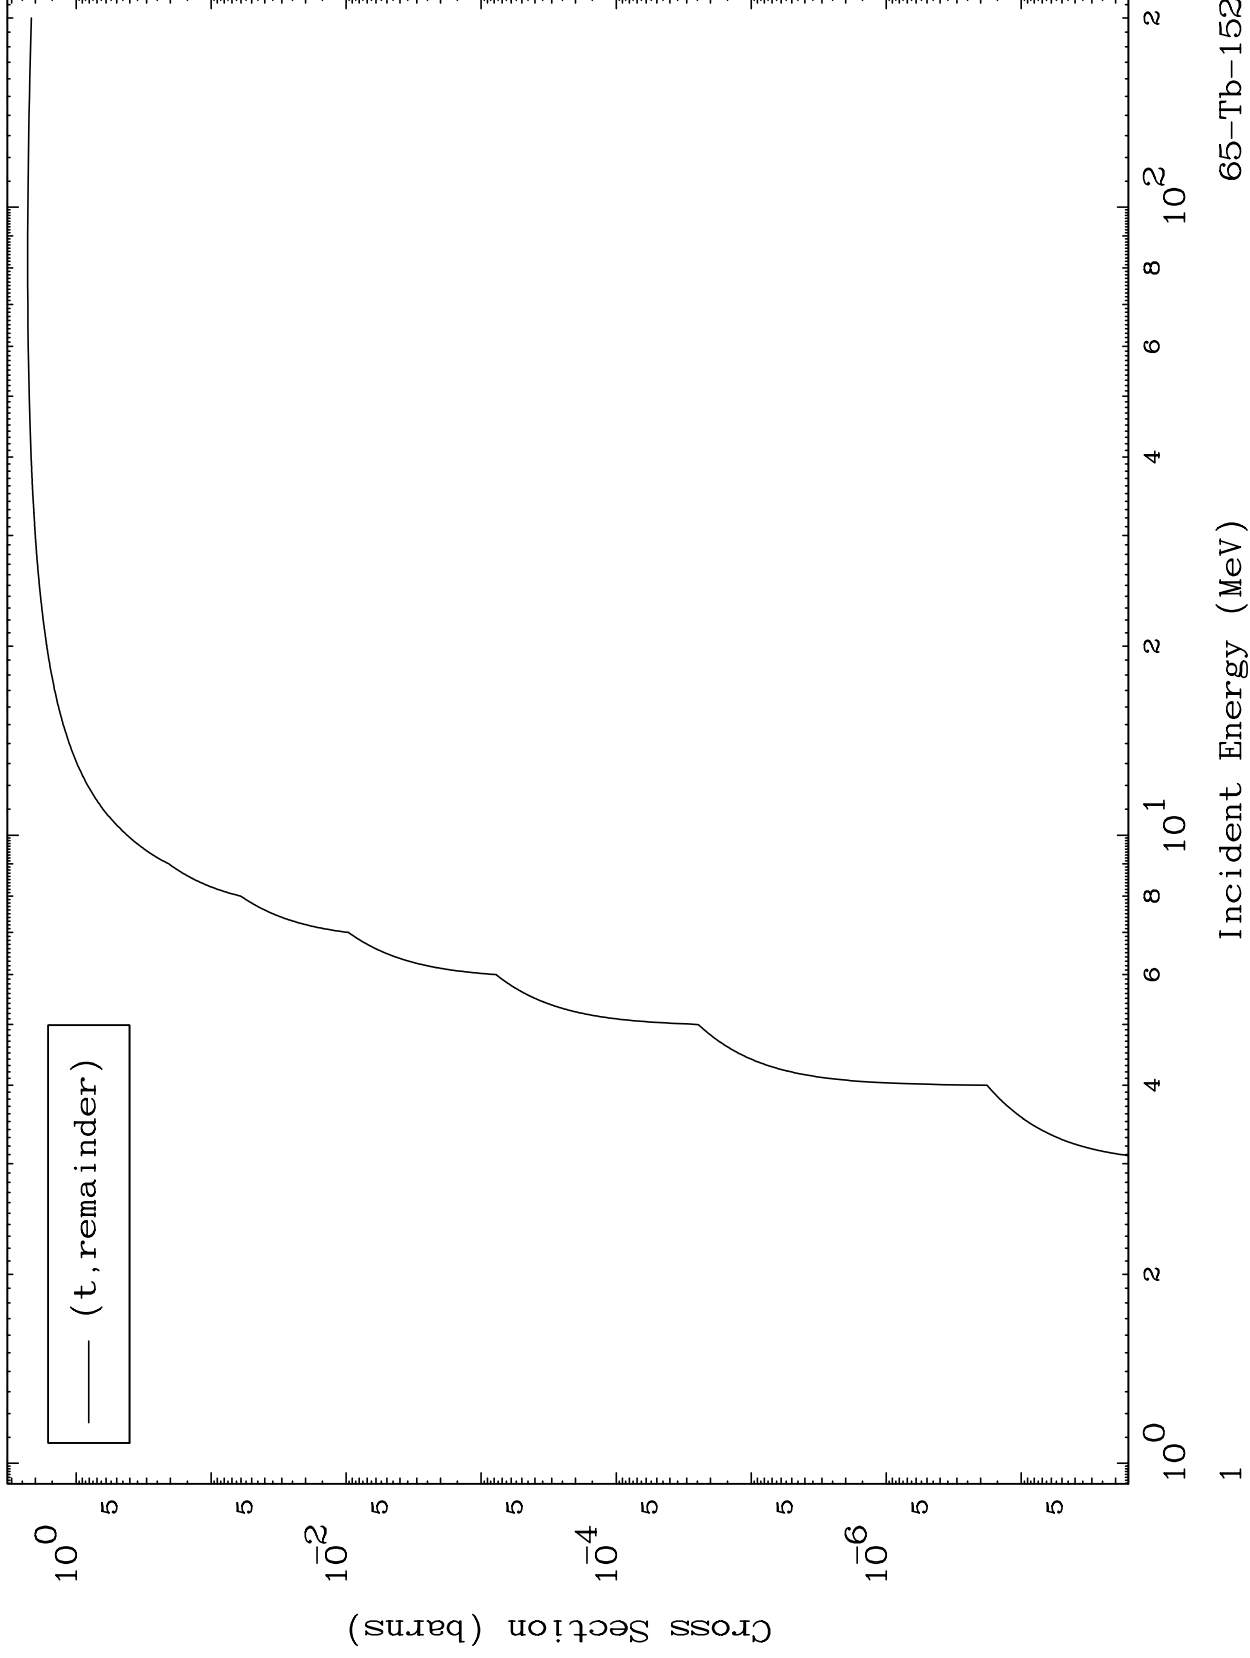

Press Mouse Button to Start

MAT 6504

Triton Major  
0 Kelvin Cross Sections

65-Tb-152

65-Tb-152

Incident Energy (MeV)