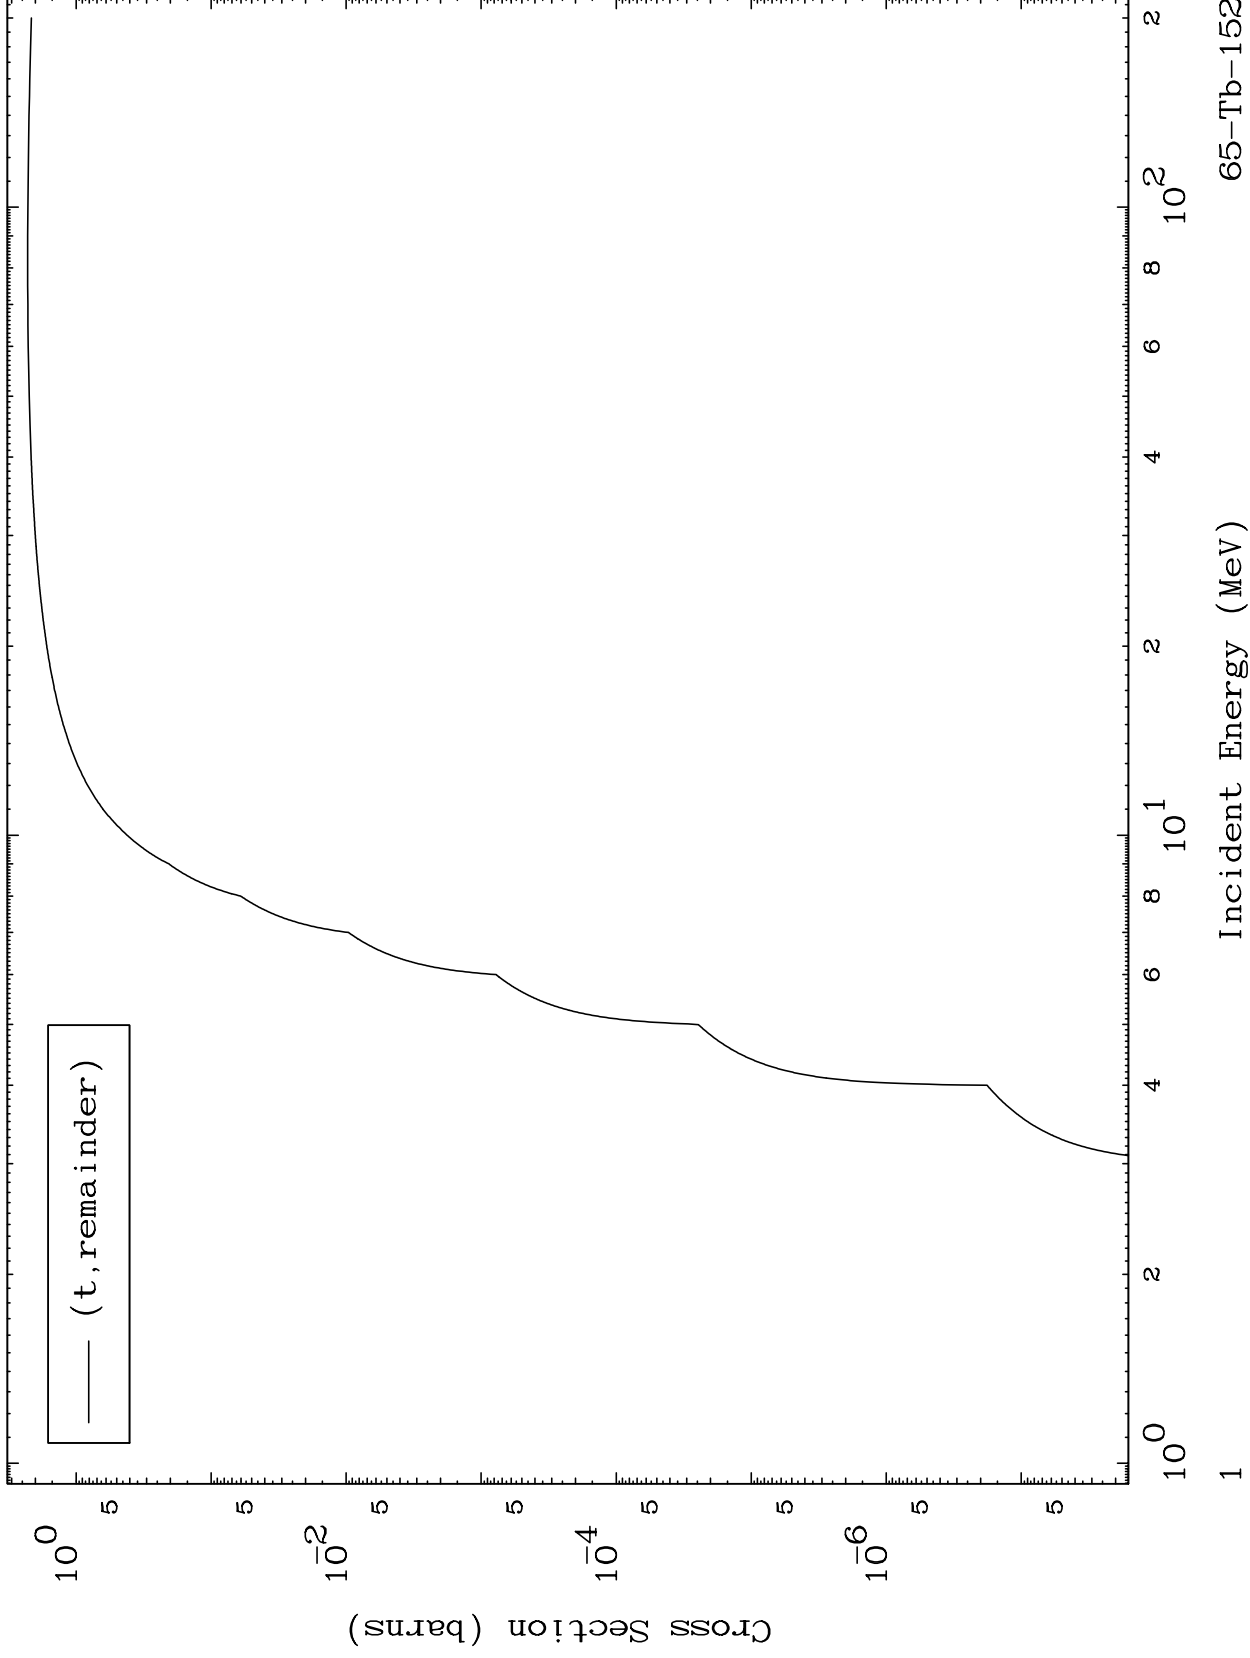

Press Mouse Button to Start

MAT 6505

Triton Major  
0 Kelvin Cross Sections

65-Tb-152

65-Tb-152