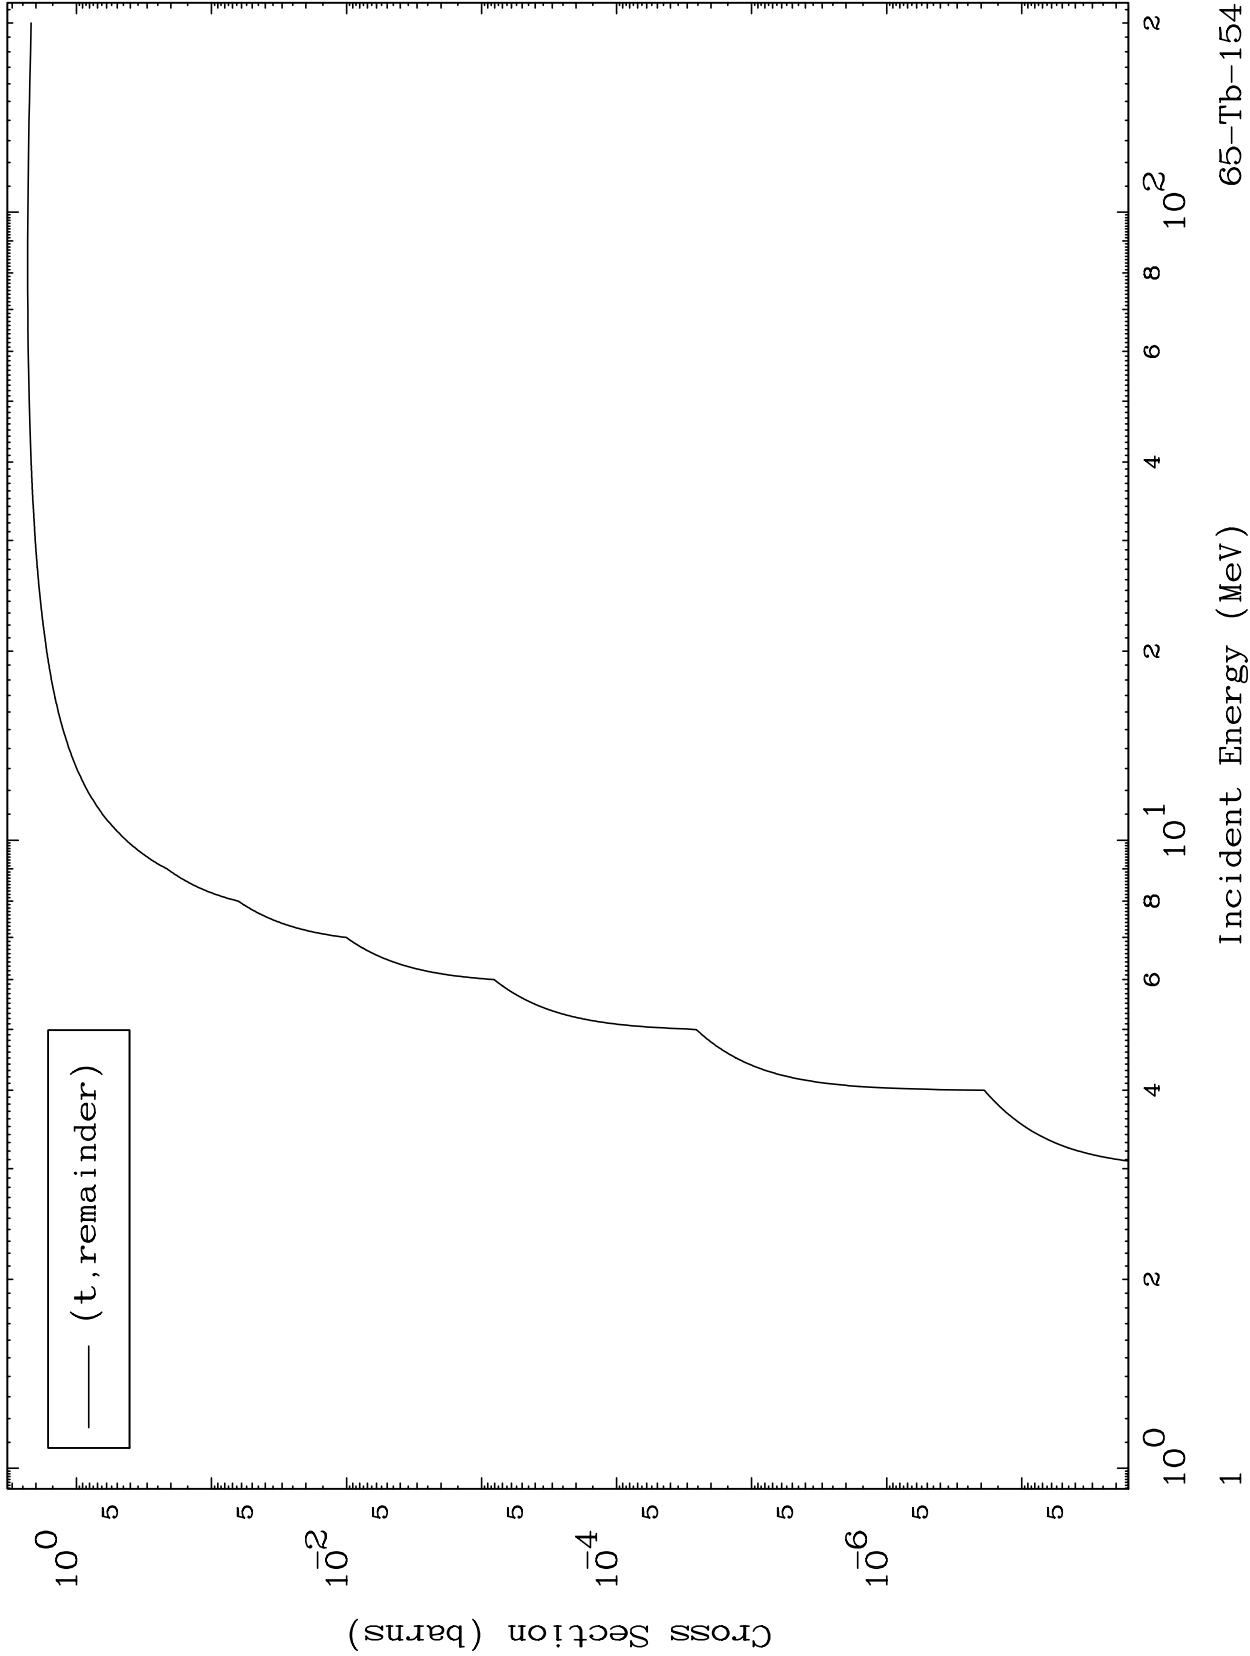

Press Mouse Button to Start

MAT 6510

Triton Major  
0 Kelvin Cross Sections

65-Tb-154

Incident Energy (MeV)

65-Tb-154