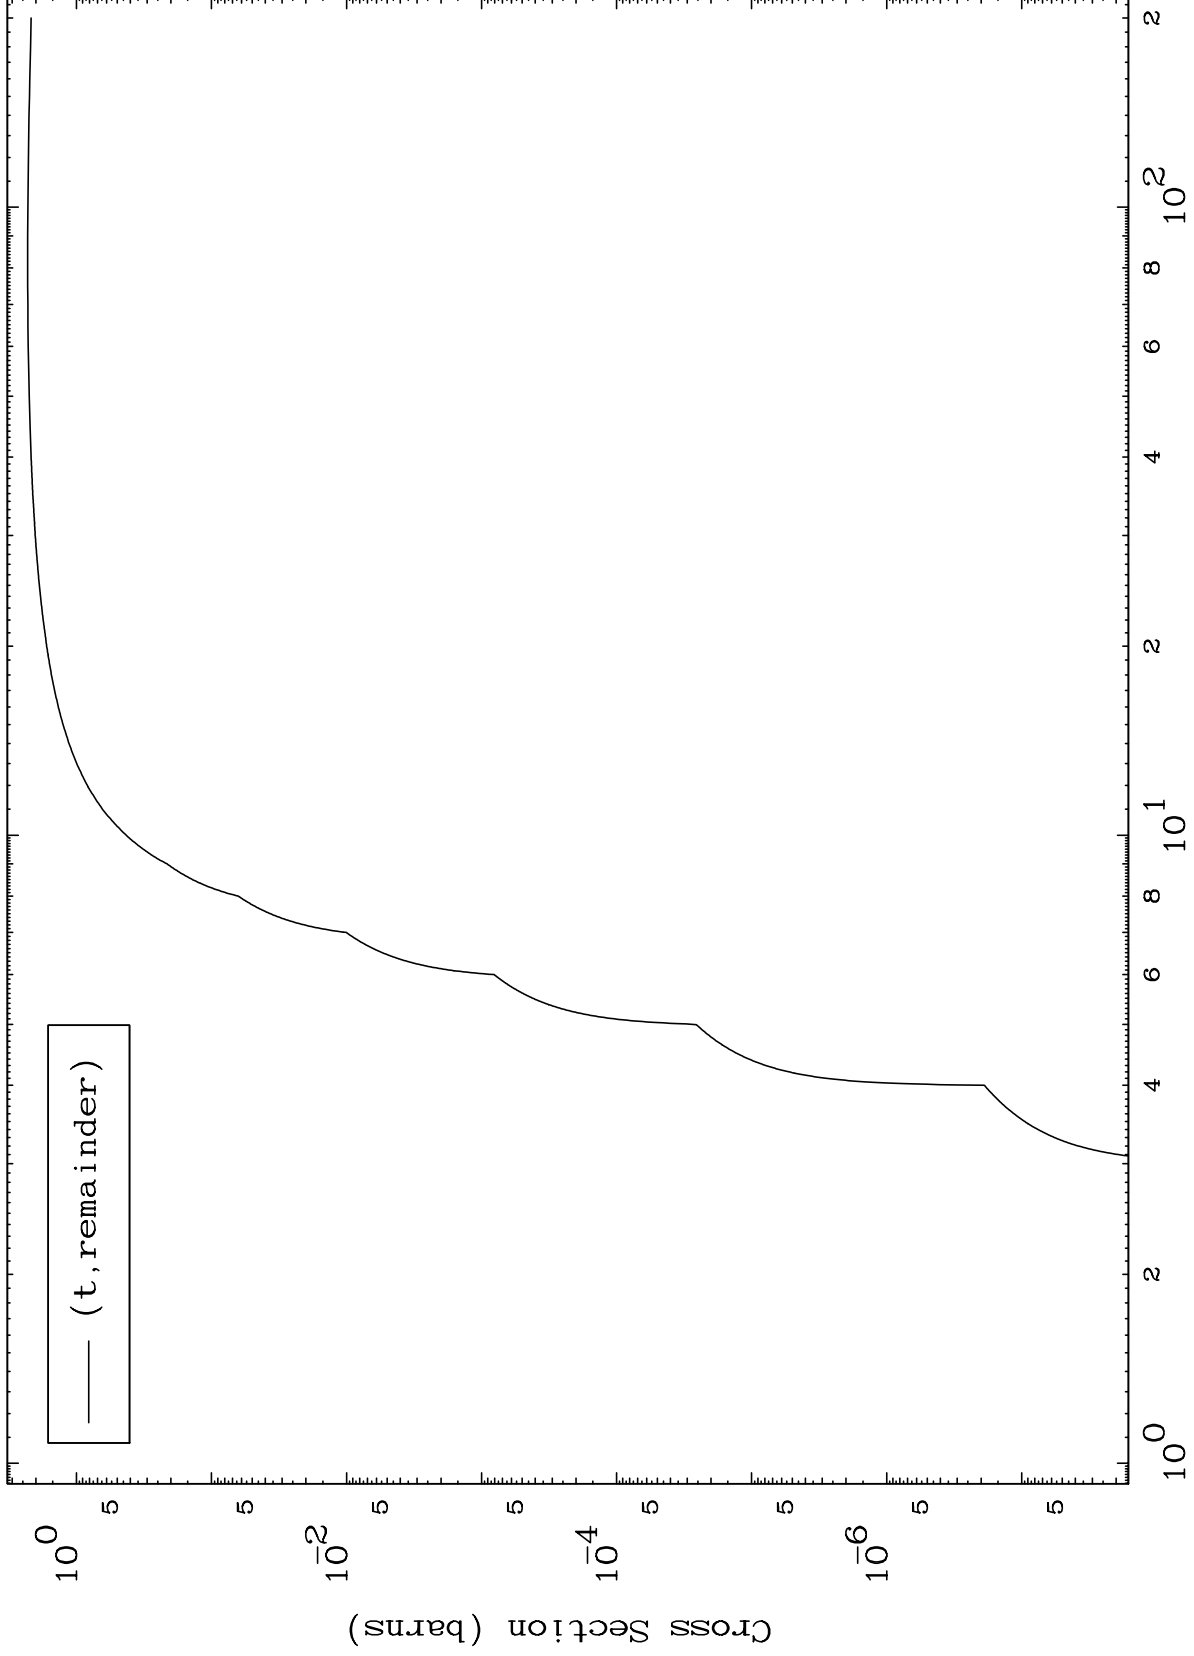

Press Mouse Button to Start

MAT 65111

Triton Major
0 Kelvin Cross Sections

65-Tb-154

Incident Energy (MeV)

65-Tb-154