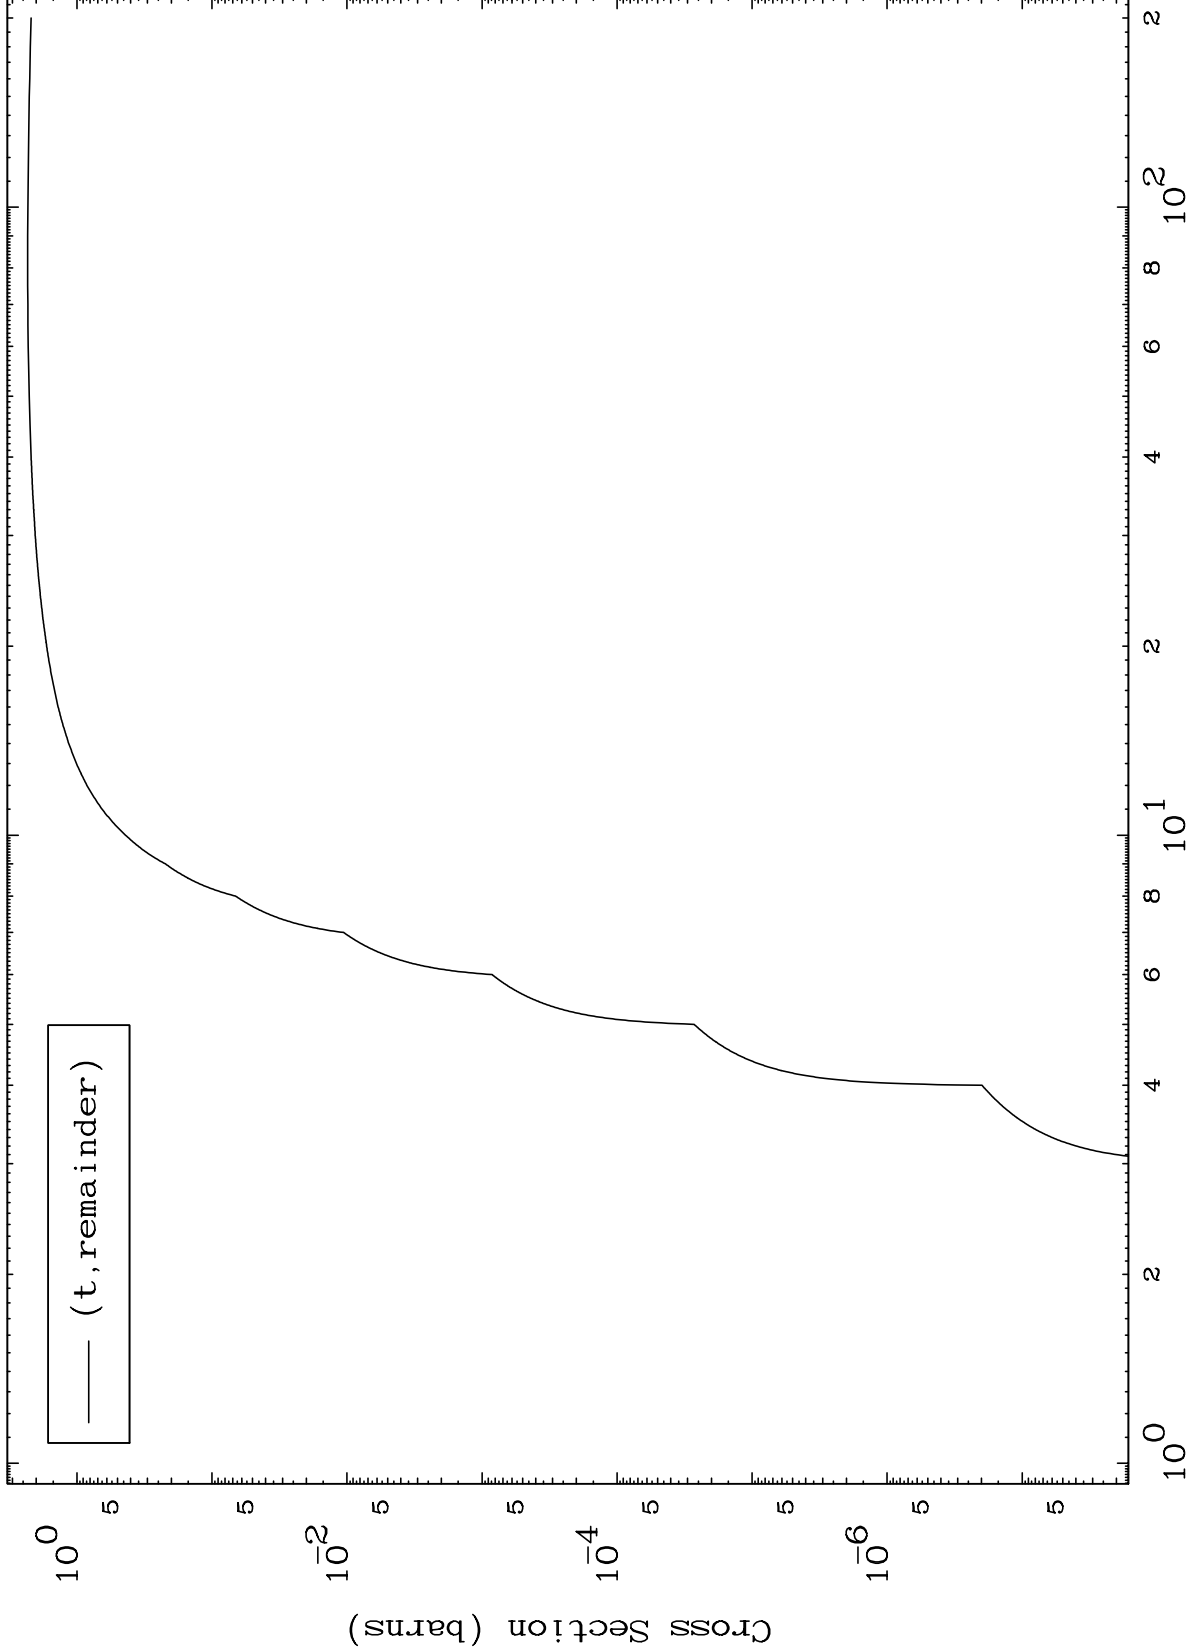

Press Mouse Button to Start

MAT 6517

Triton Major

65-Tb-156

0 Kelvin Cross Sections

Incident Energy (MeV)

65-Tb-156