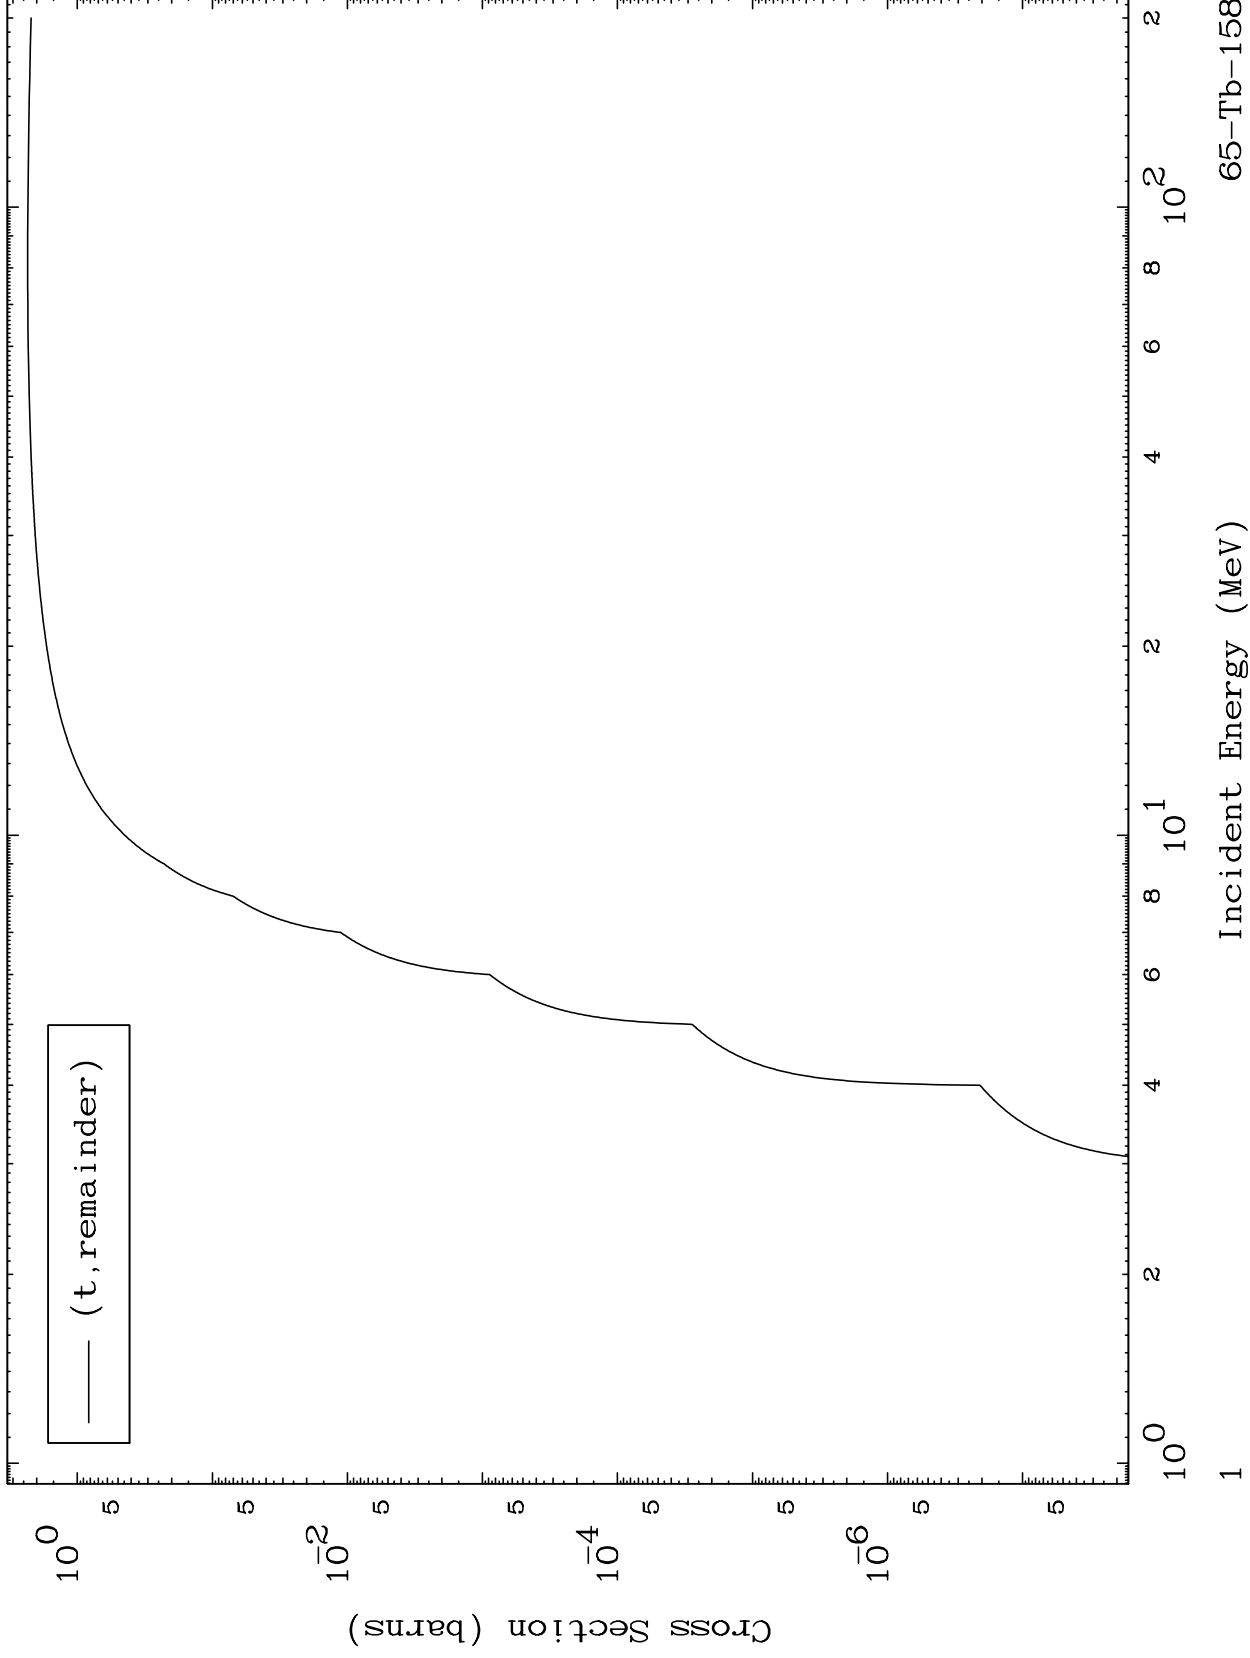

Press Mouse Button to Start

MAT 65222

Triton Major
0 Kelvin Cross Sections

65-Tb-158

65-Tb-158