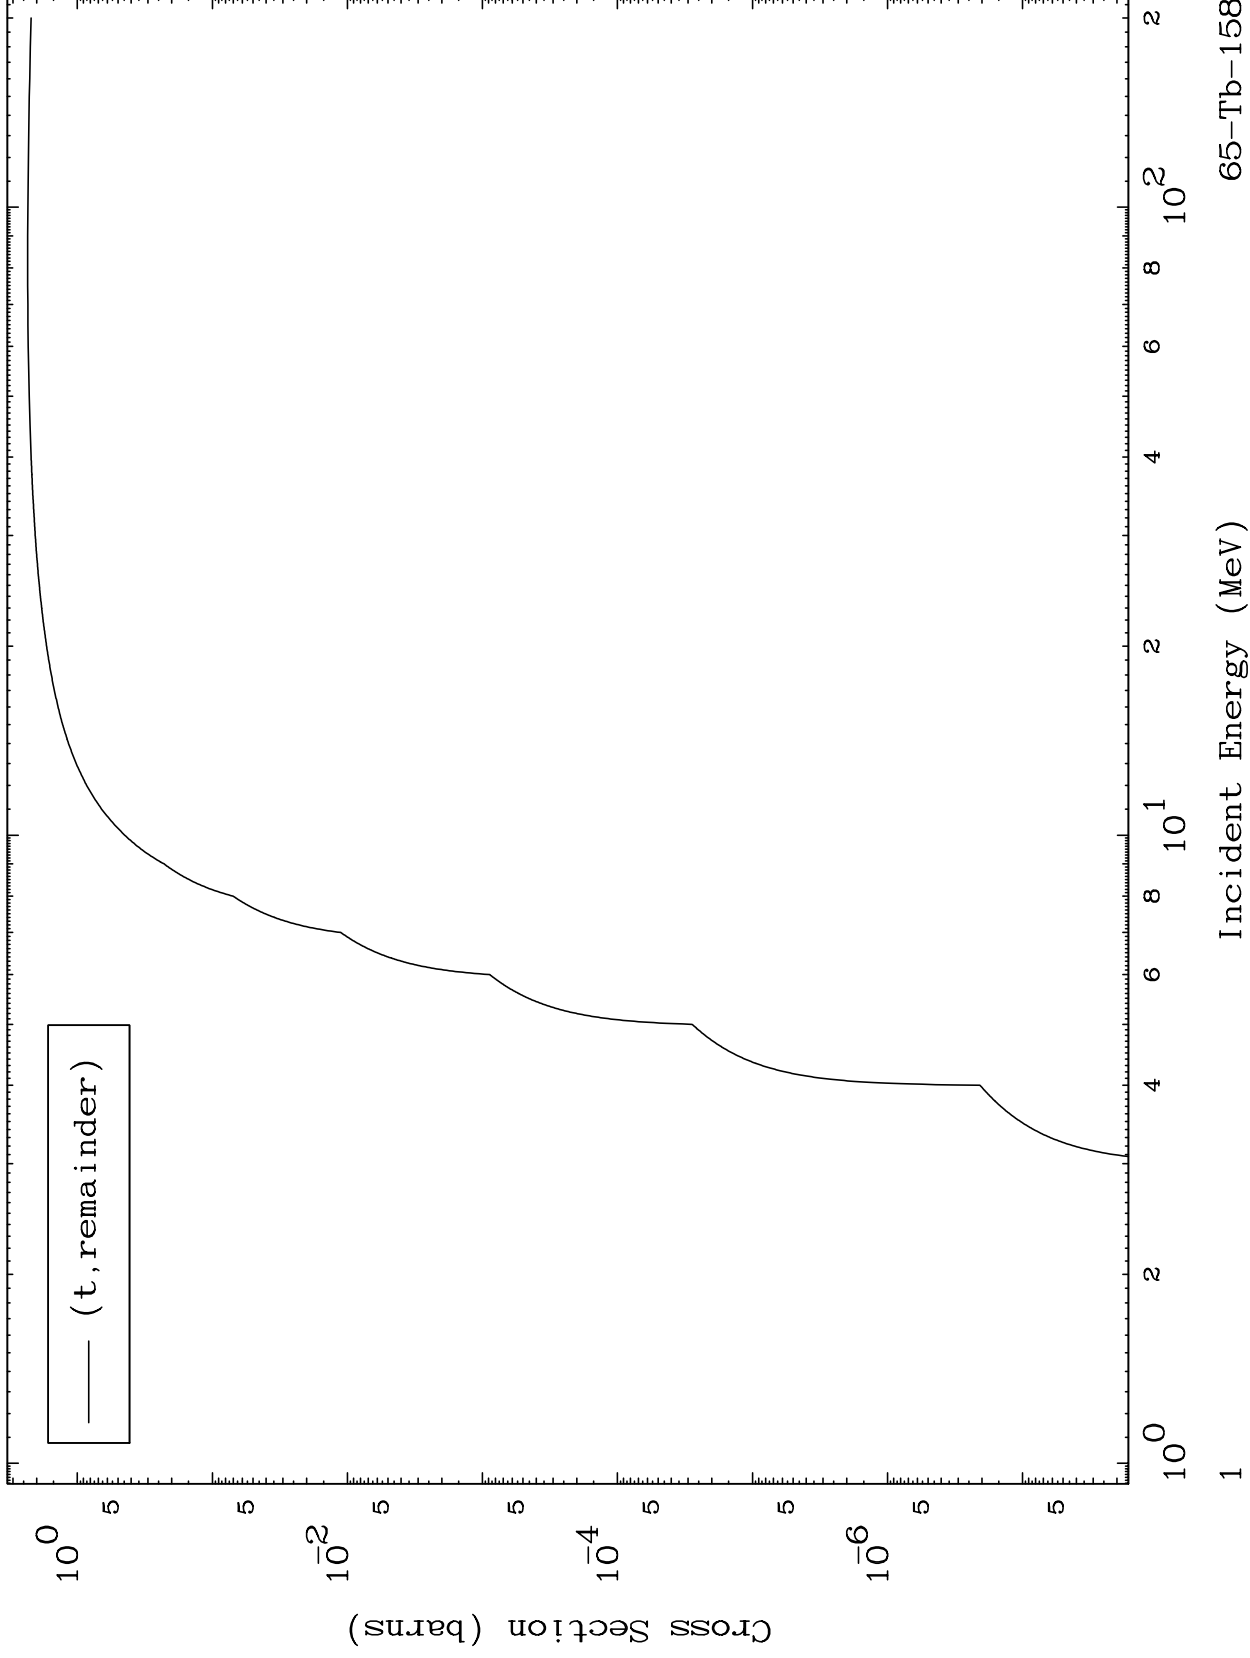

Press Mouse Button to Start

MAT 6523

Triton Major  
0 Kelvin Cross Sections

65-Tb-158

65-Tb-158