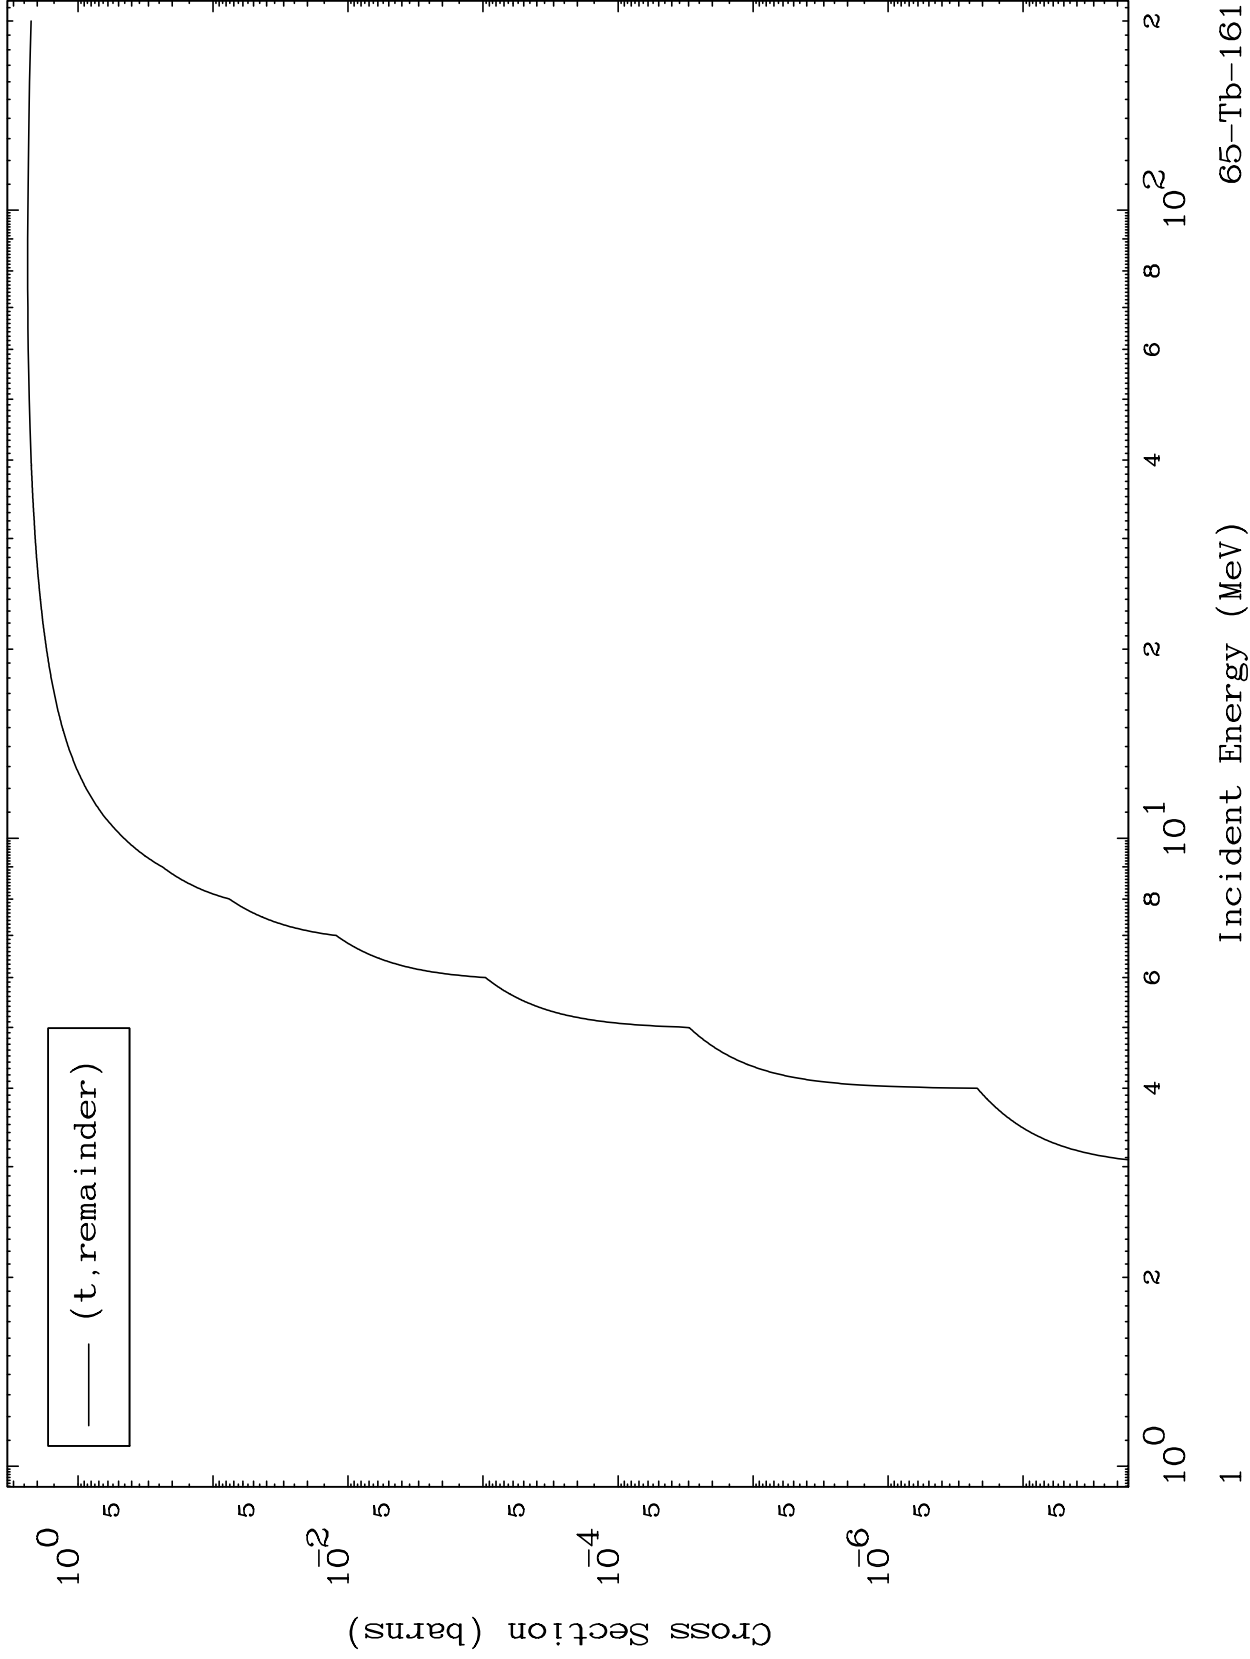

Press Mouse Button to Start

MAT 6531

Triton Major
0 Kelvin Cross Sections

65-Tb-161

65-Tb-161