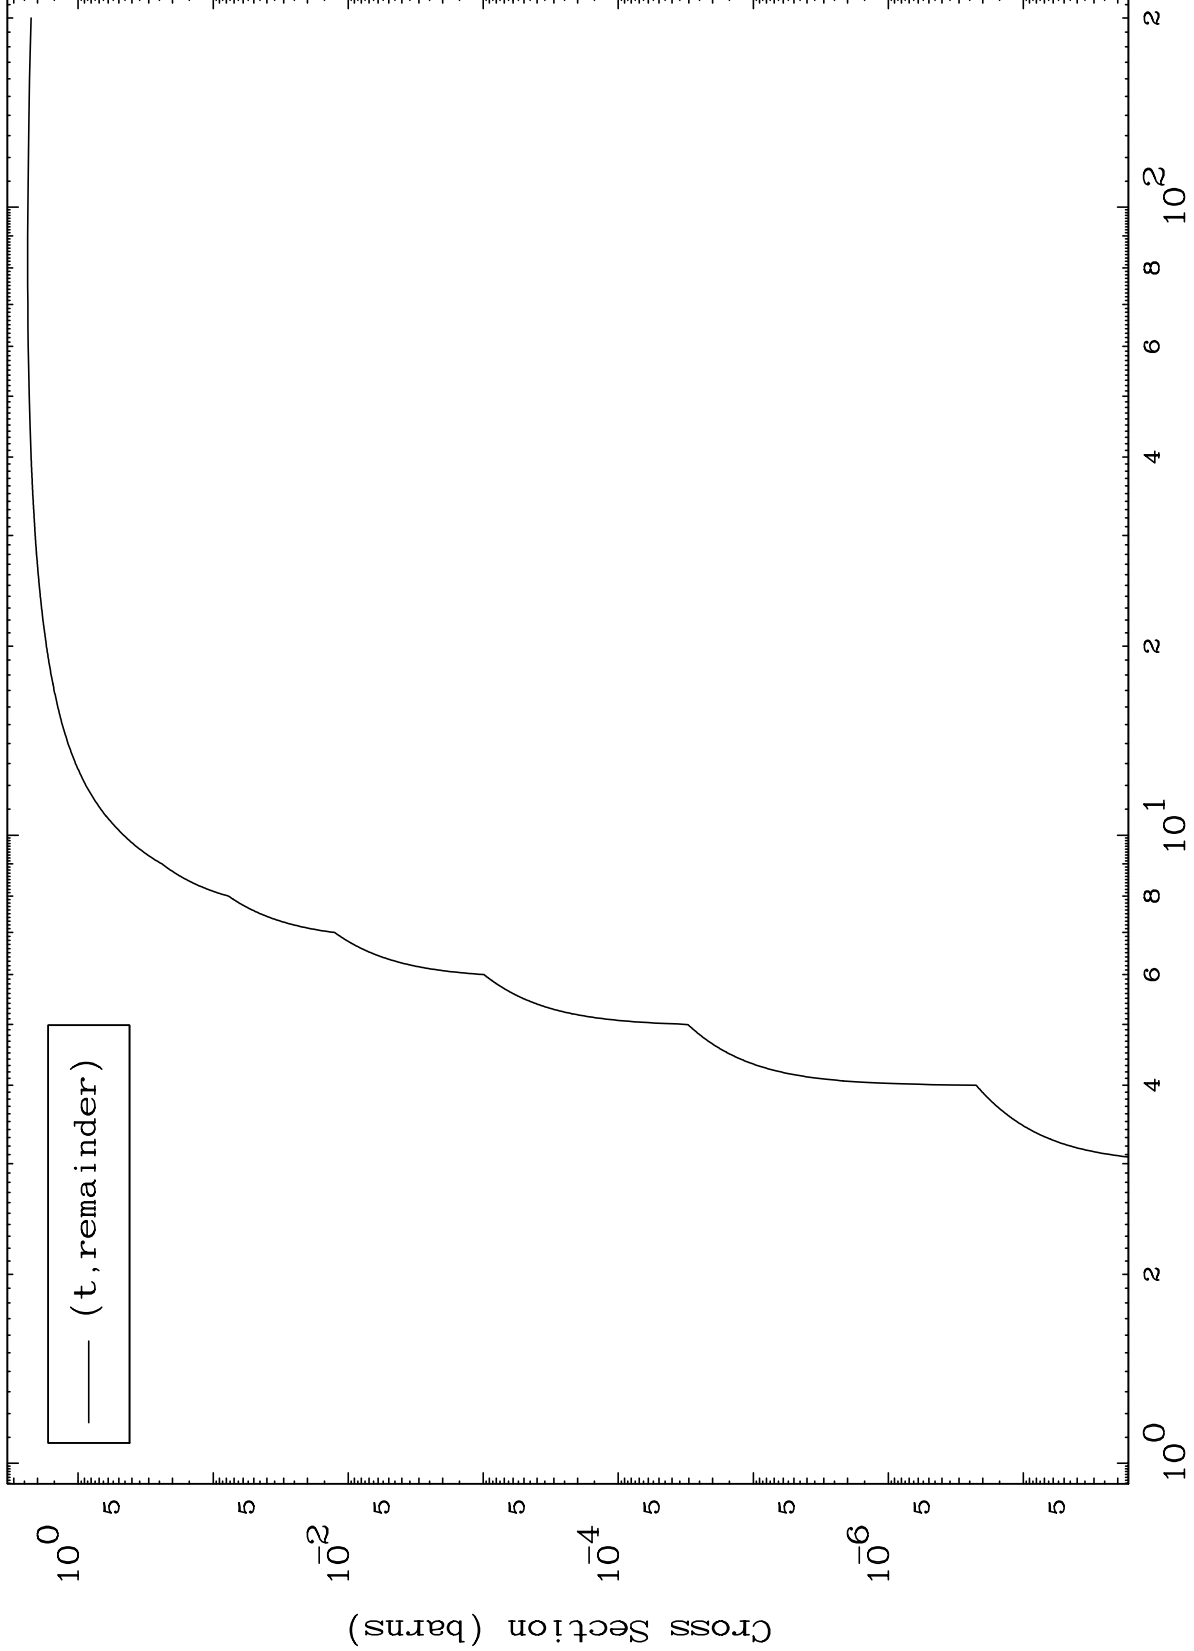

Press Mouse Button to Start

MAT 6534

Triton Major

65-Tb-162

0 Kelvin Cross Sections

Incident Energy (MeV)

65-Tb-162