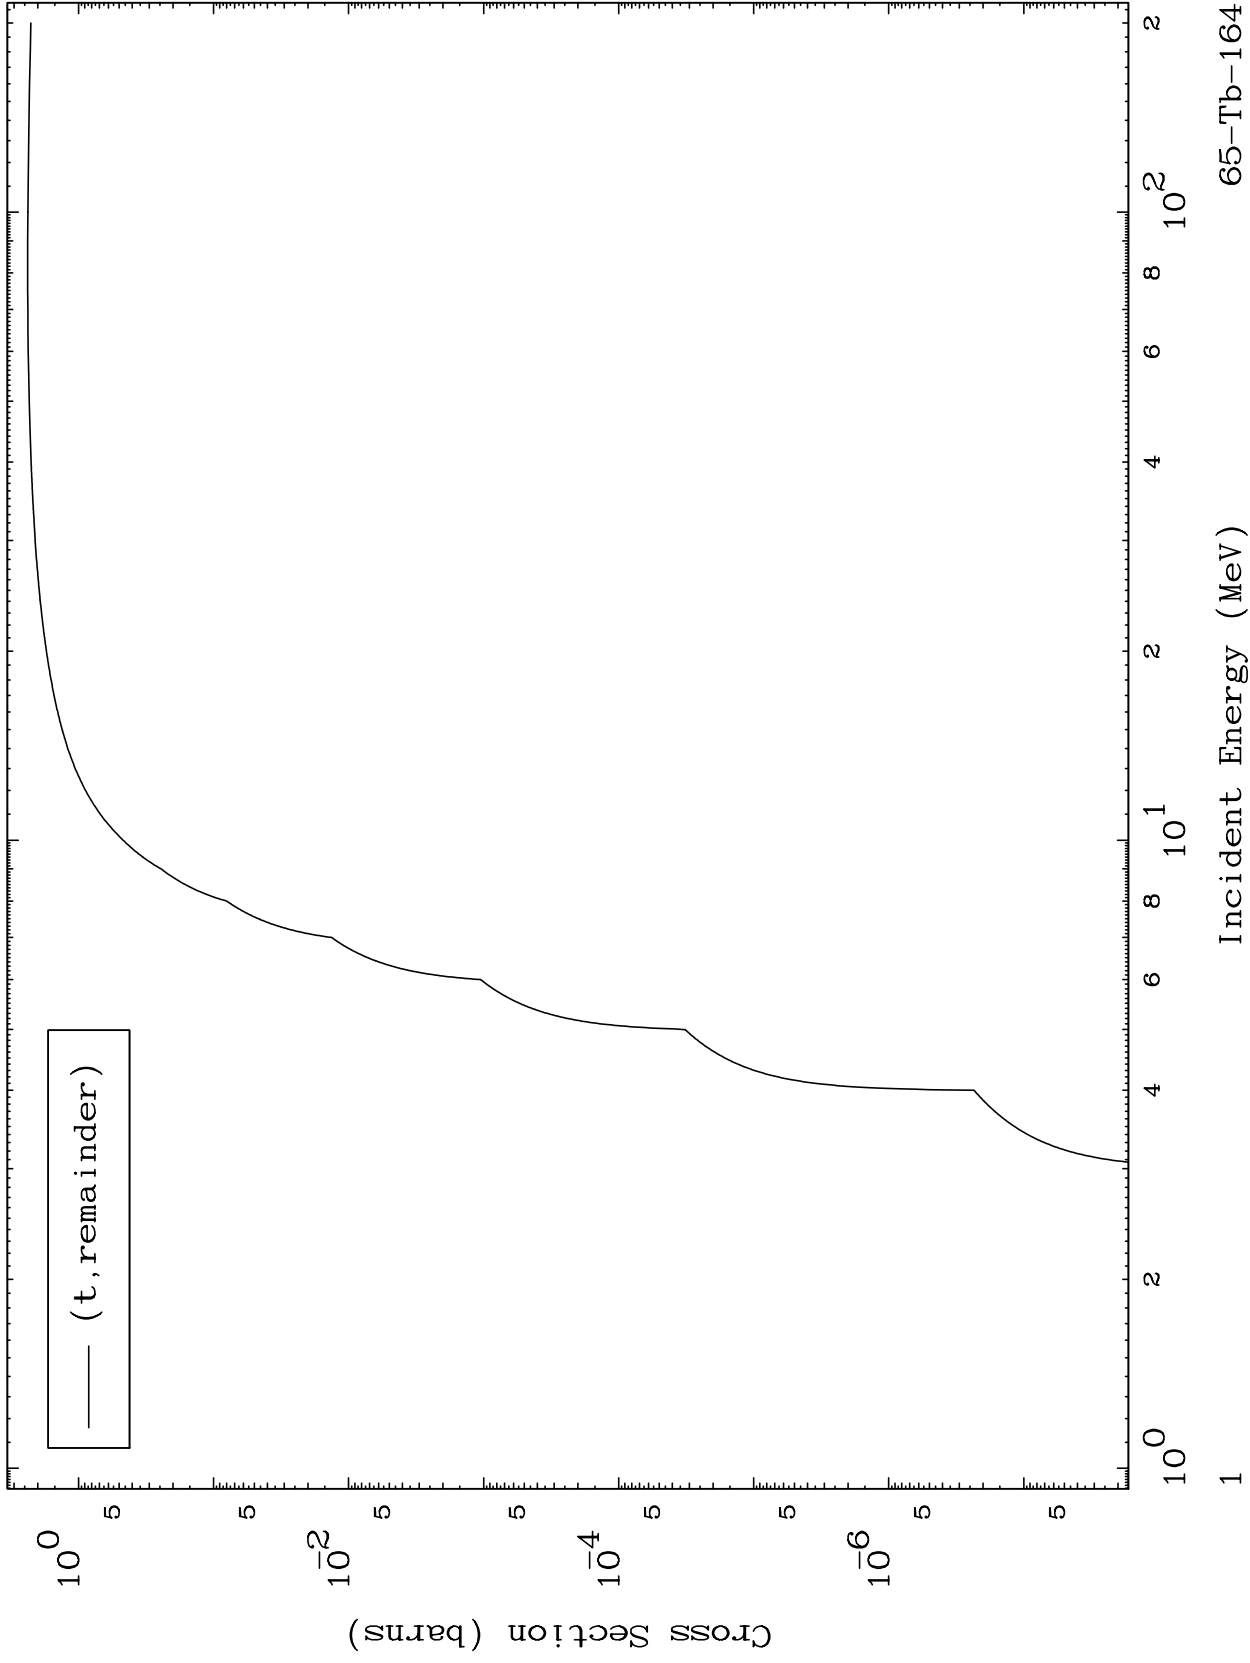

Press Mouse Button to Start

MAT 6540

Triton Major  
0 Kelvin Cross Sections

65-Tb-164

65-Tb-164

Incident Energy (MeV)