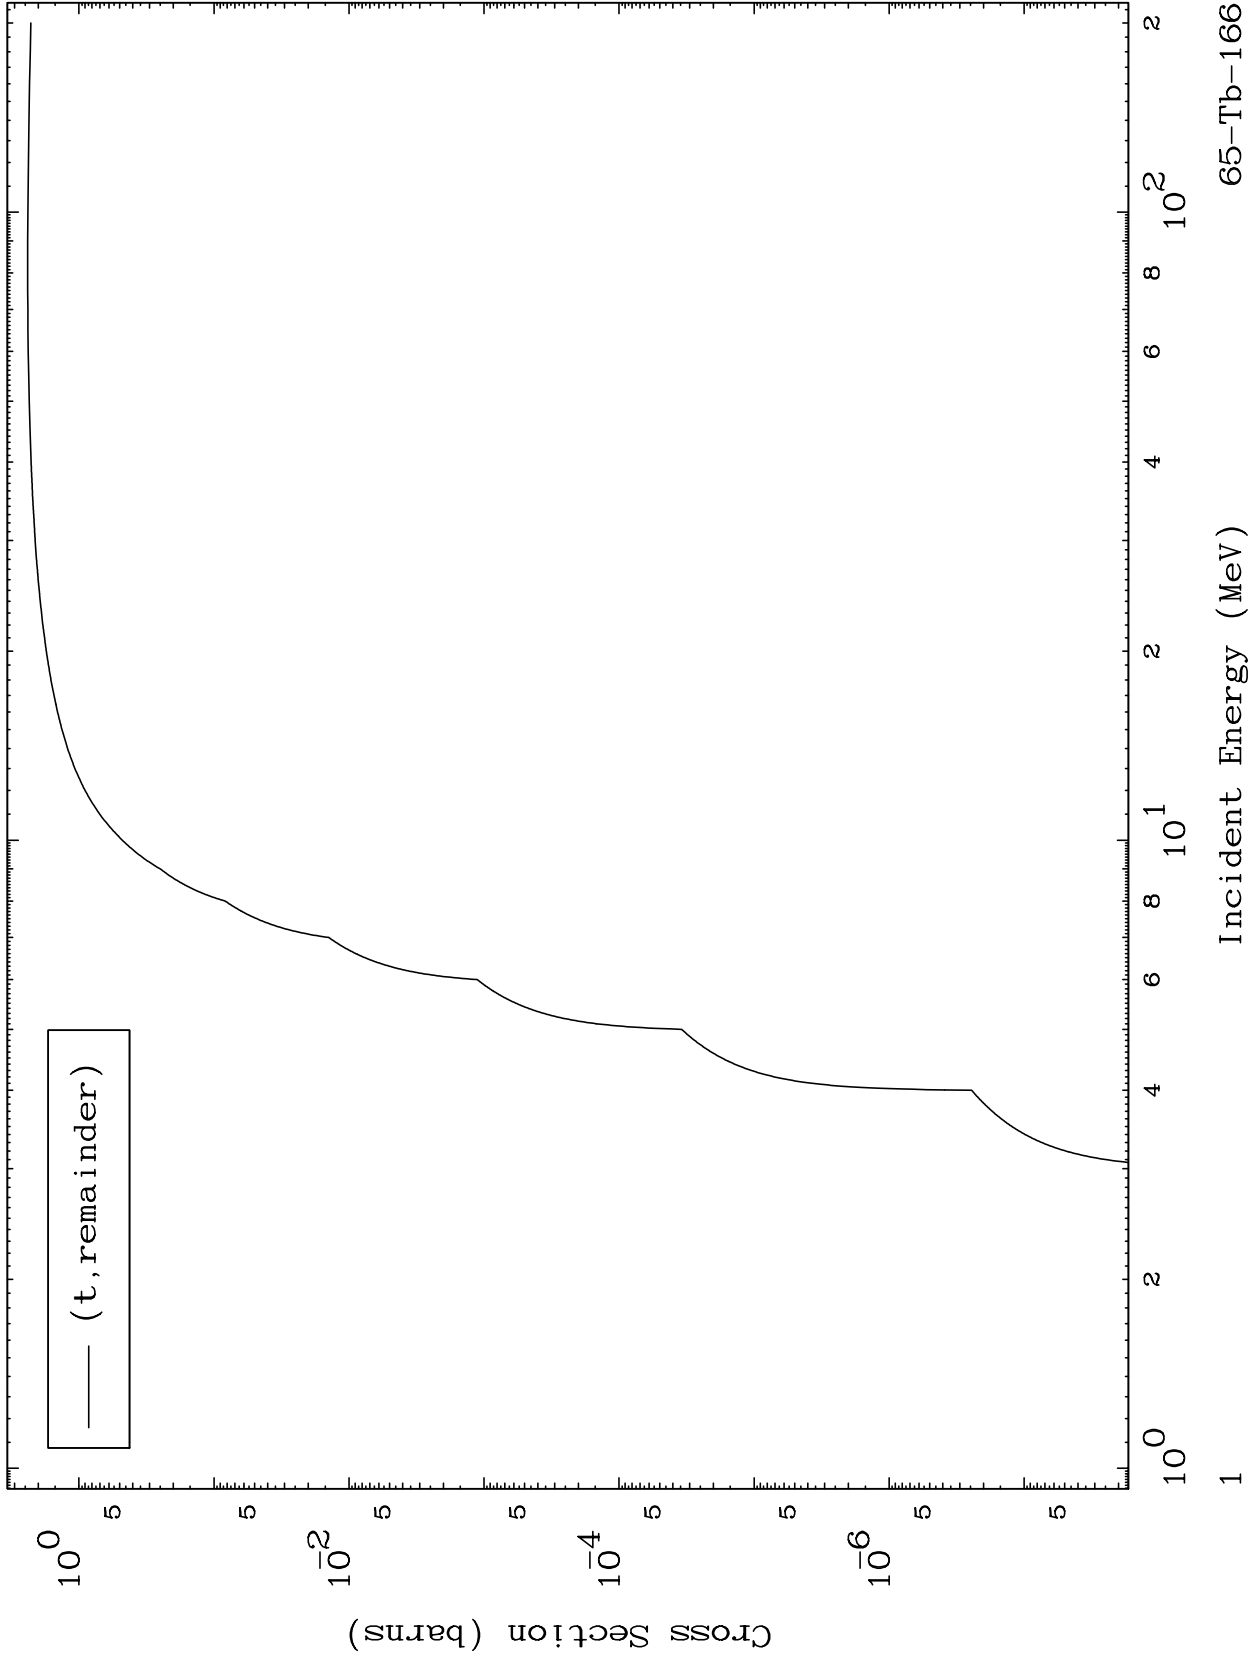

Press Mouse Button to Start

MAT 6546

Triton Major
0 Kelvin Cross Sections

65-Tb-166

65-Tb-166