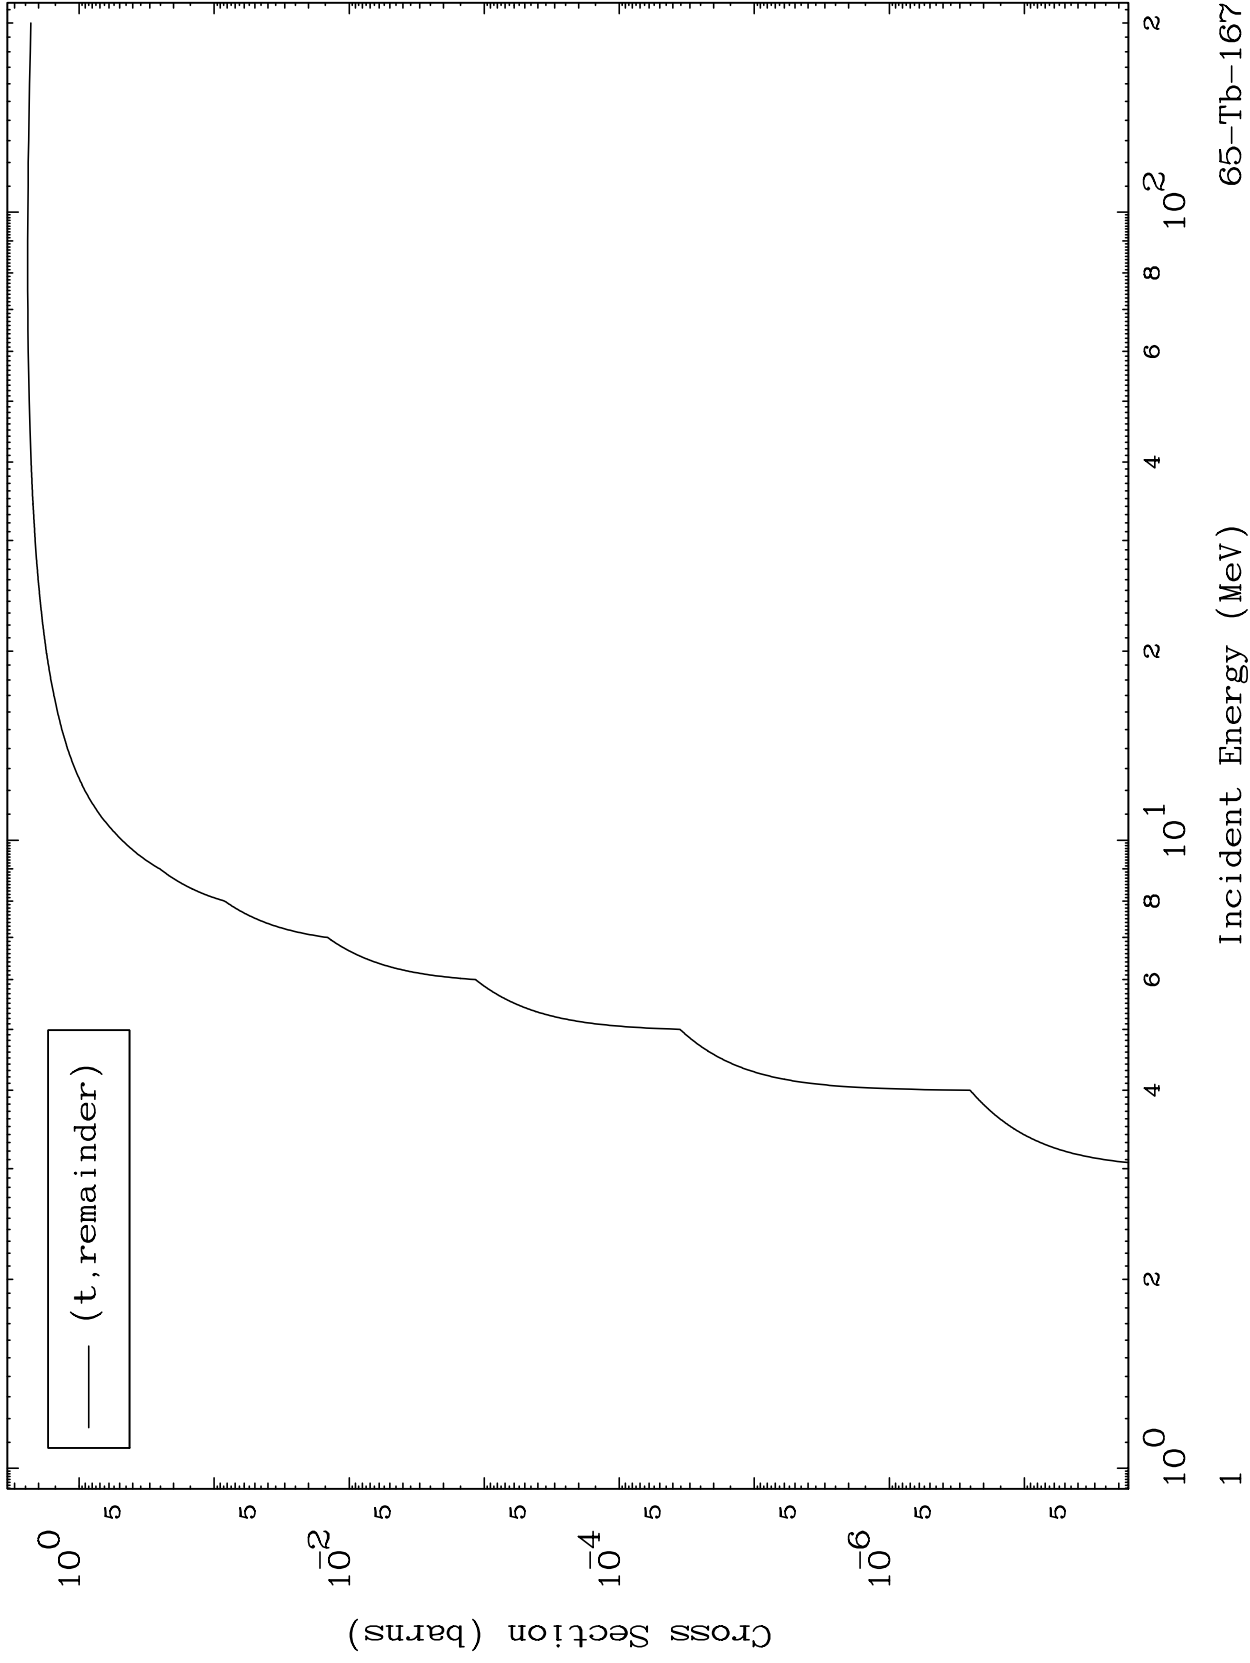

Press Mouse Button to Start

MAT 6549

Triton Major  
0 Kelvin Cross Sections

65-Tb-167

65-Tb-167

Incident Energy (MeV)