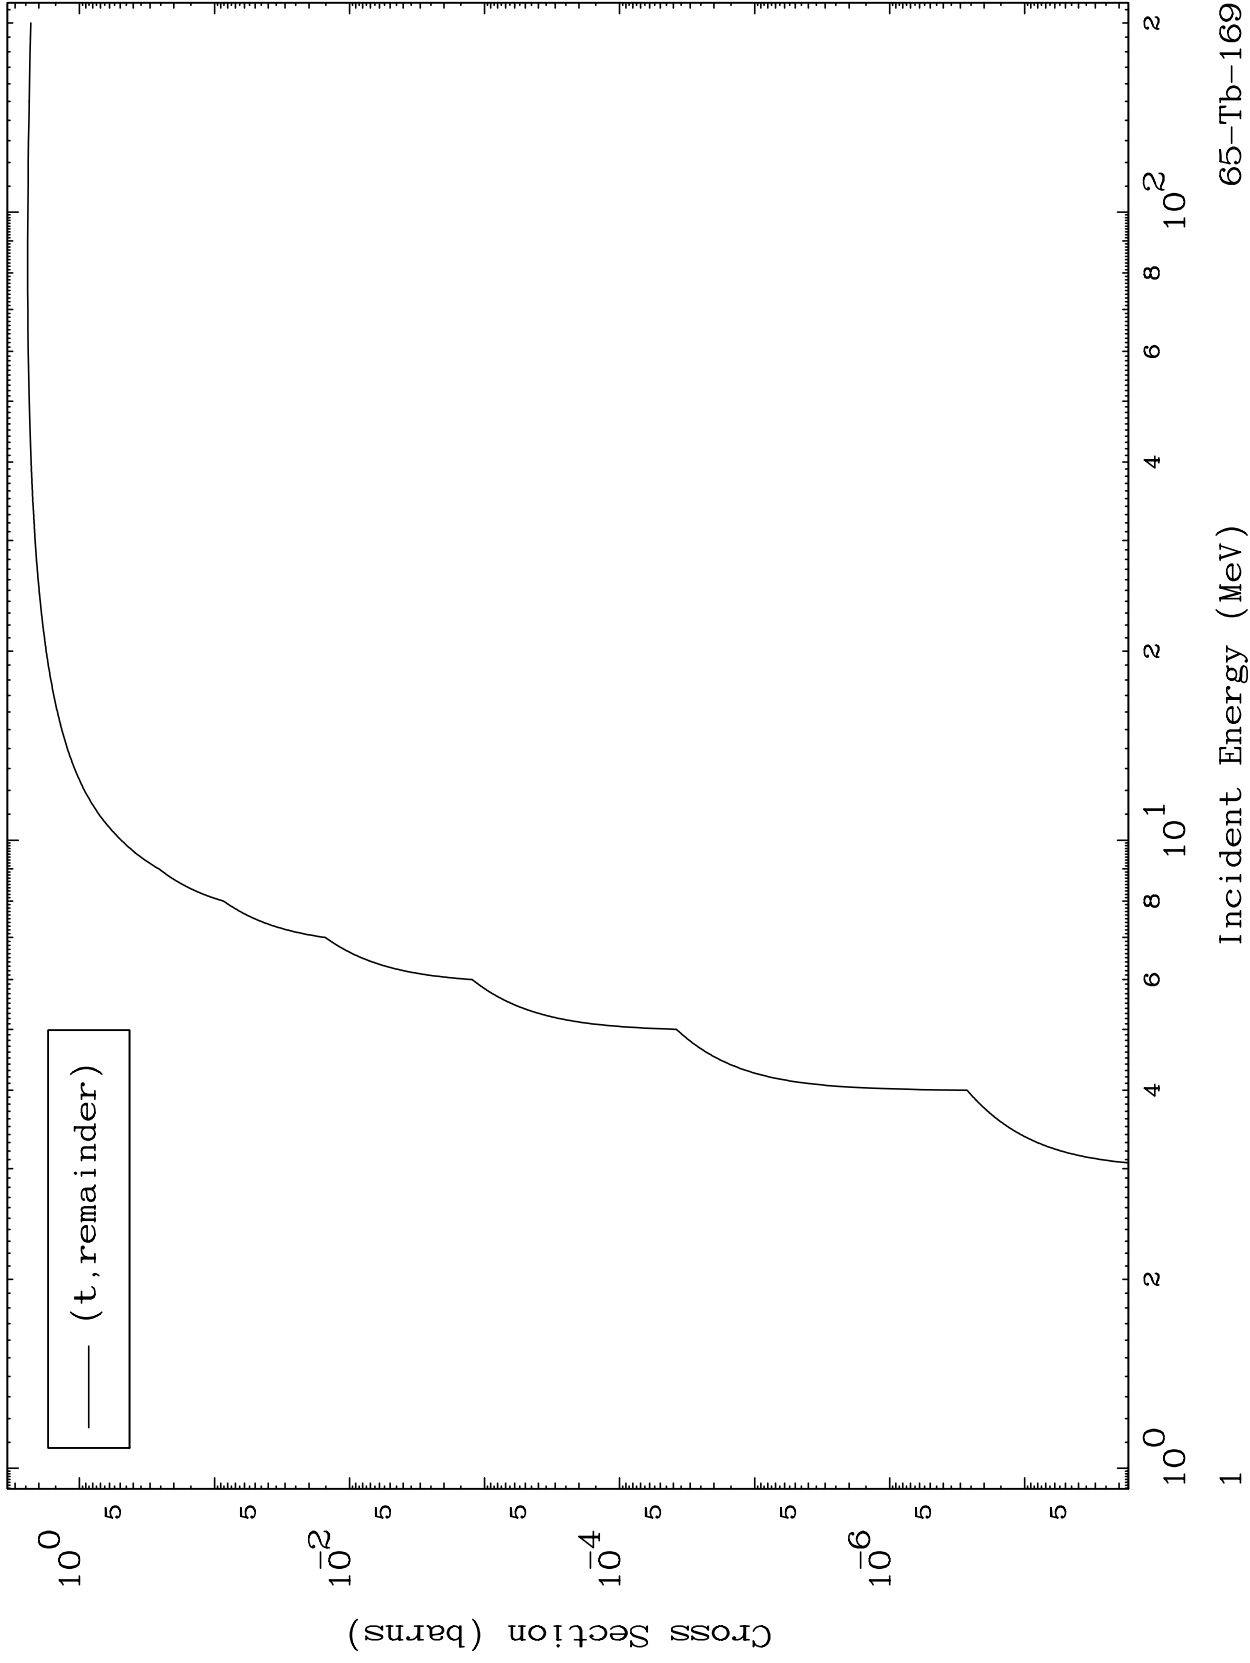

Press Mouse Button to Start

MAT 6555

Triton Major
0 Kelvin Cross Sections

65-Tb-169

65-Tb-169