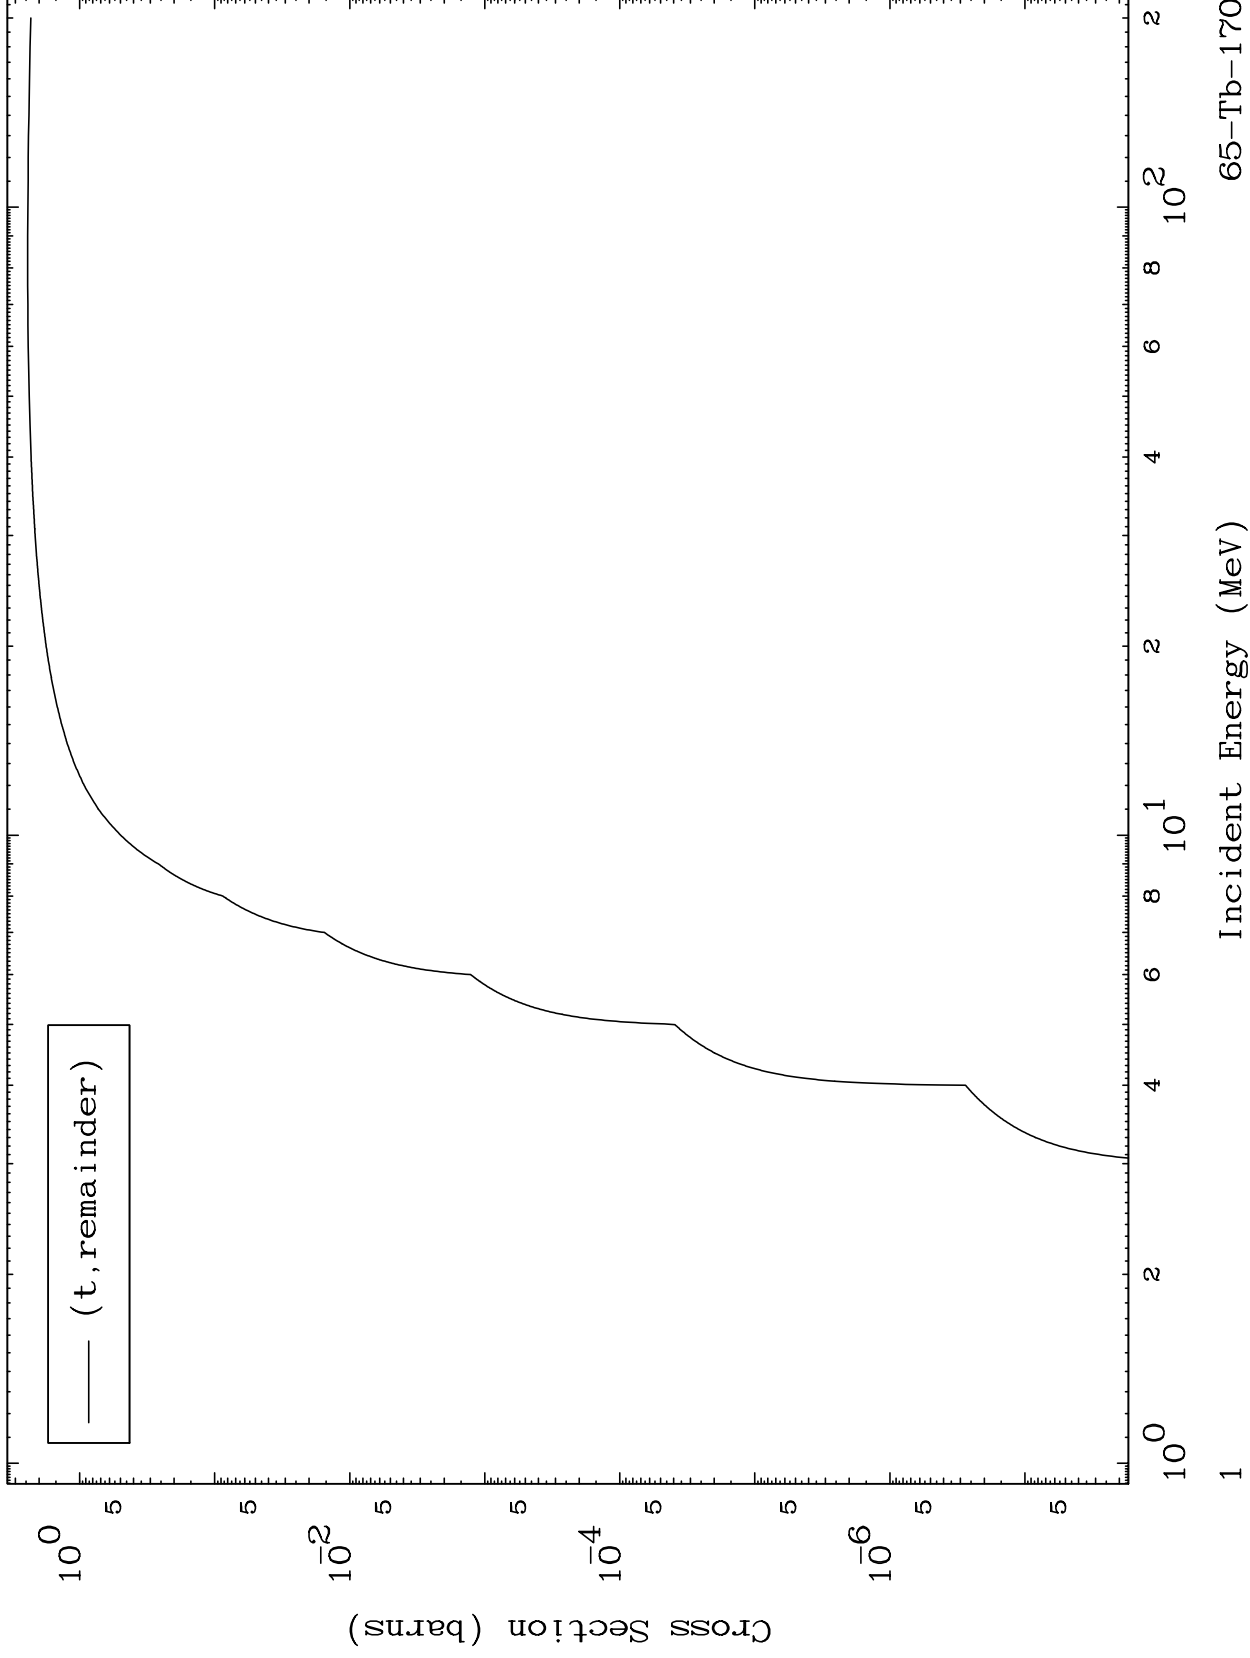

Press Mouse Button to Start

MAT 6558

Triton Major
0 Kelvin Cross Sections

65-Tb-170

65-Tb-170

Incident Energy (MeV)