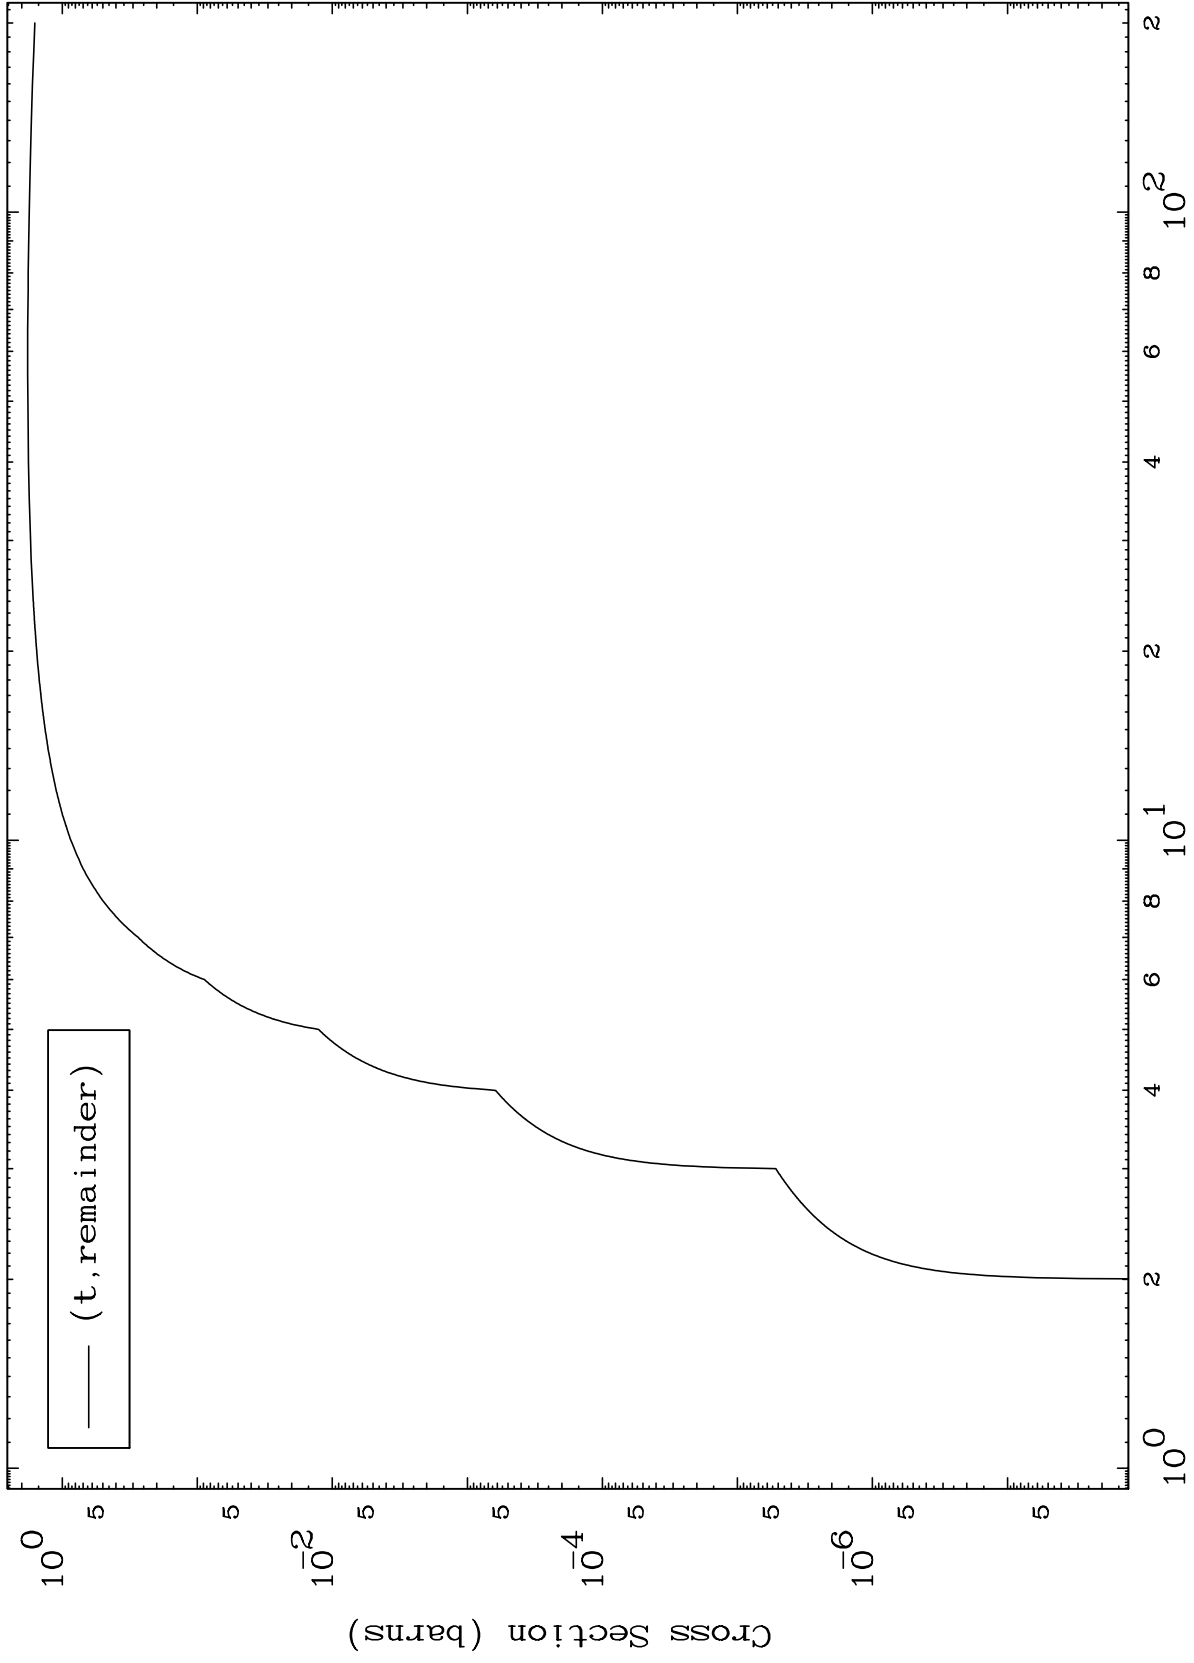

Press Mouse Button to Start

MAT 4289

Triton Major

43-Tc-87

0 Kelvin Cross Sections

Incident Energy (MeV)

43-Tc-87