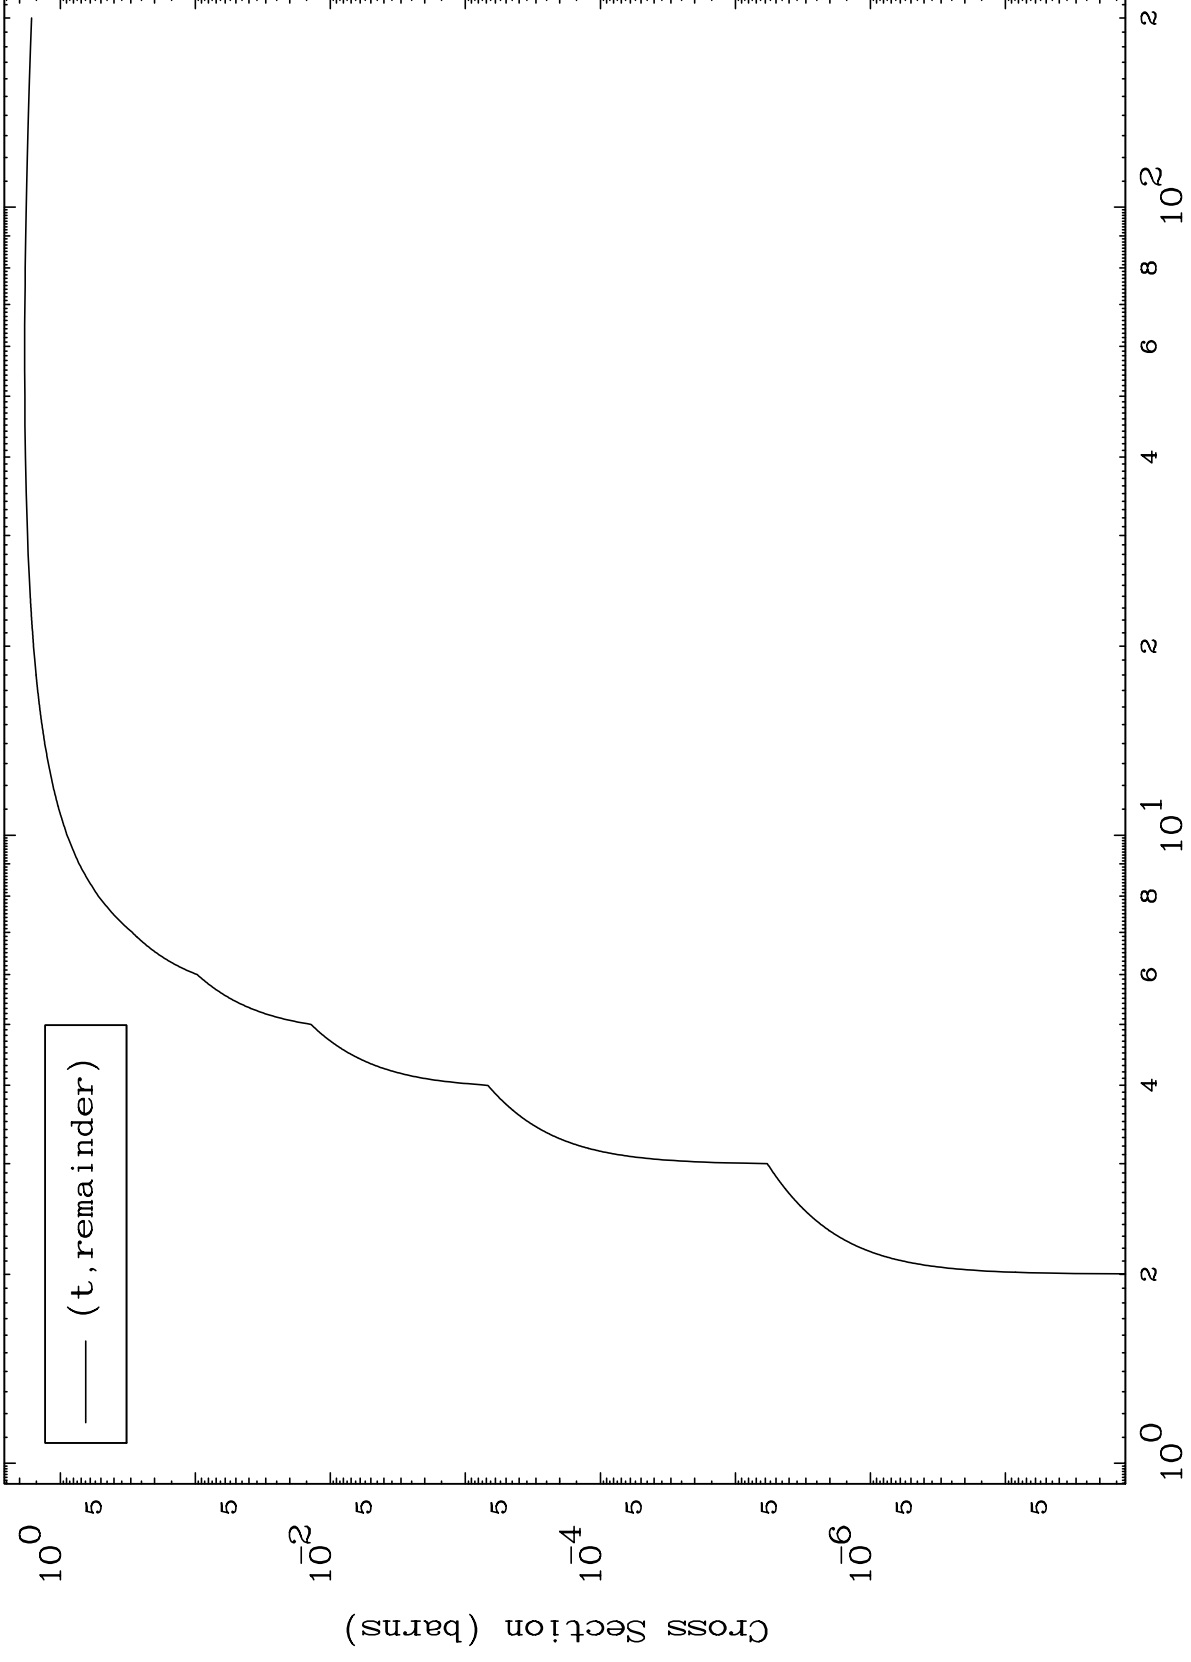

Press Mouse Button to Start

MAT 4299

Triton Major

43-Tc-90

0 Kelvin Cross Sections

Incident Energy (MeV)

43-Tc-90