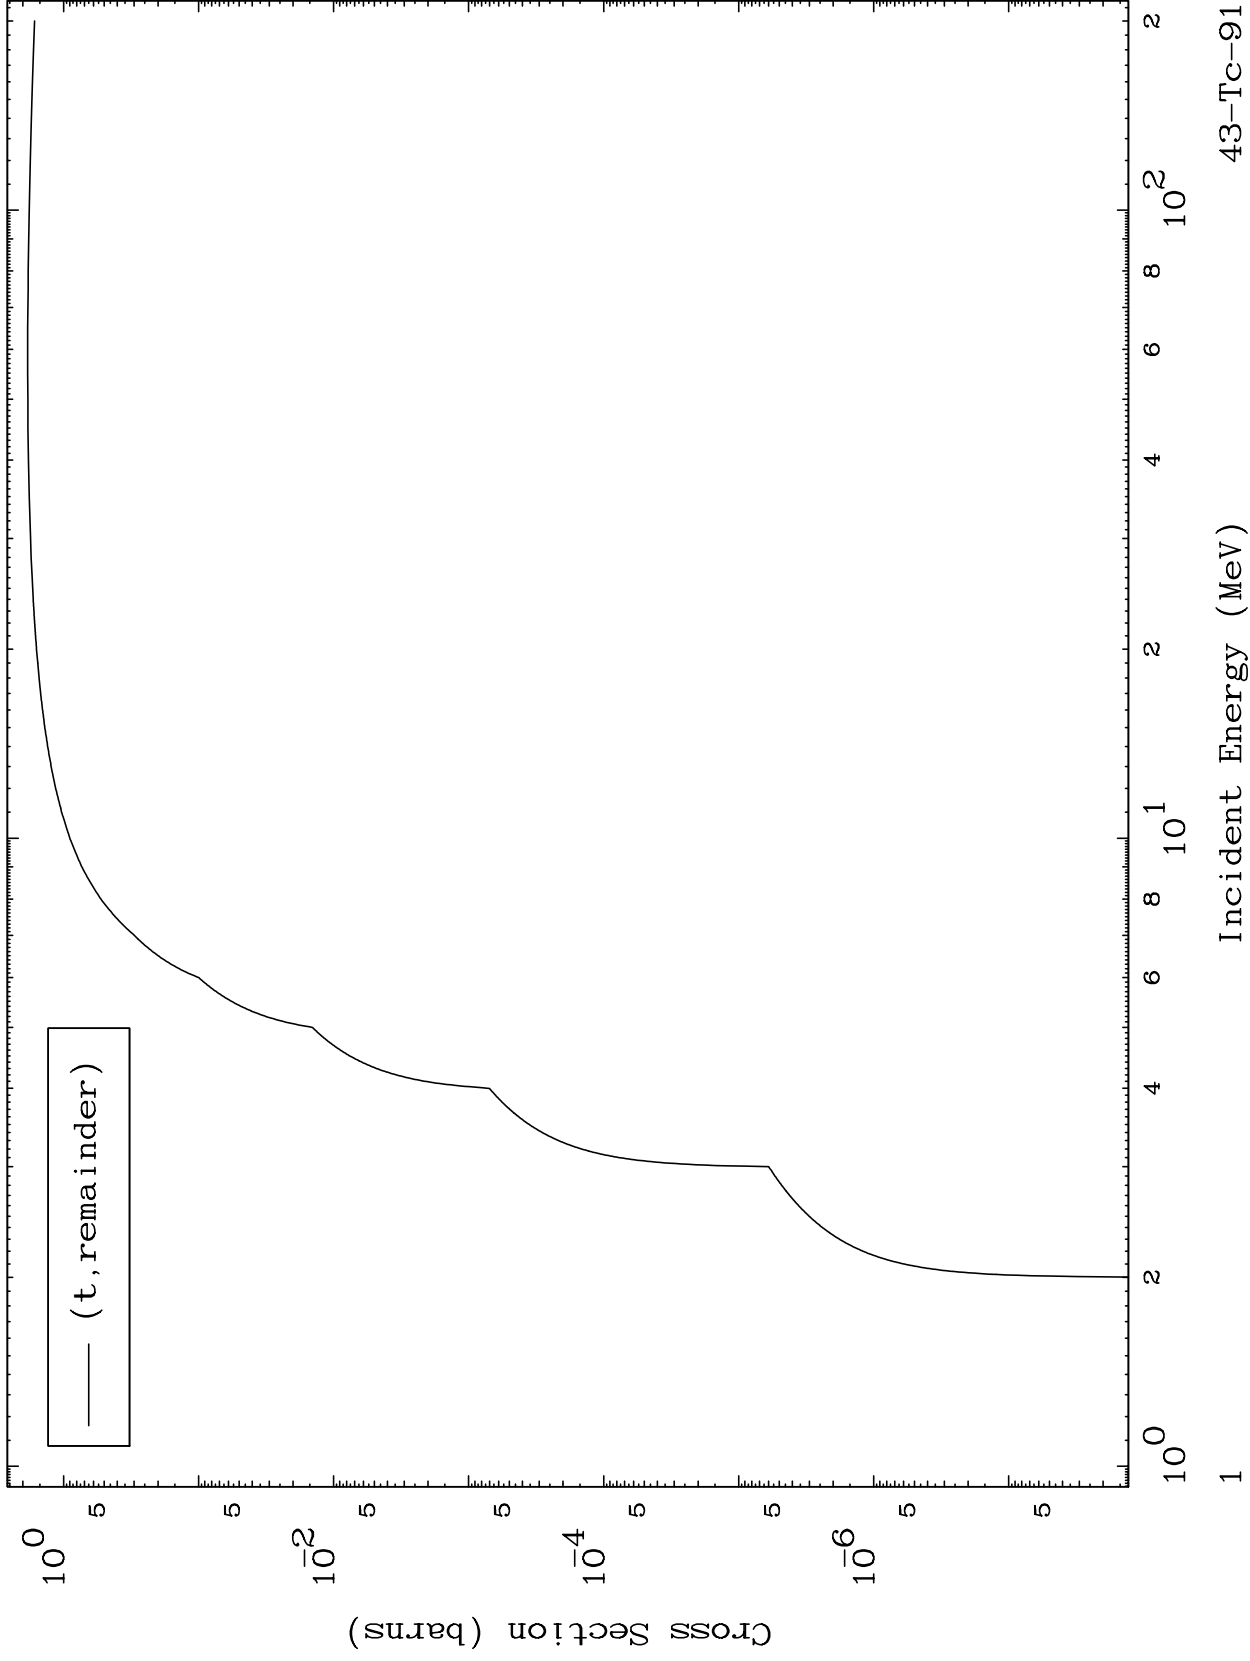

Press Mouse Button to Start

MAT 4301

Triton Major

43-Tc-91

0 Kelvin Cross Sections

Incident Energy (MeV)

43-Tc-91