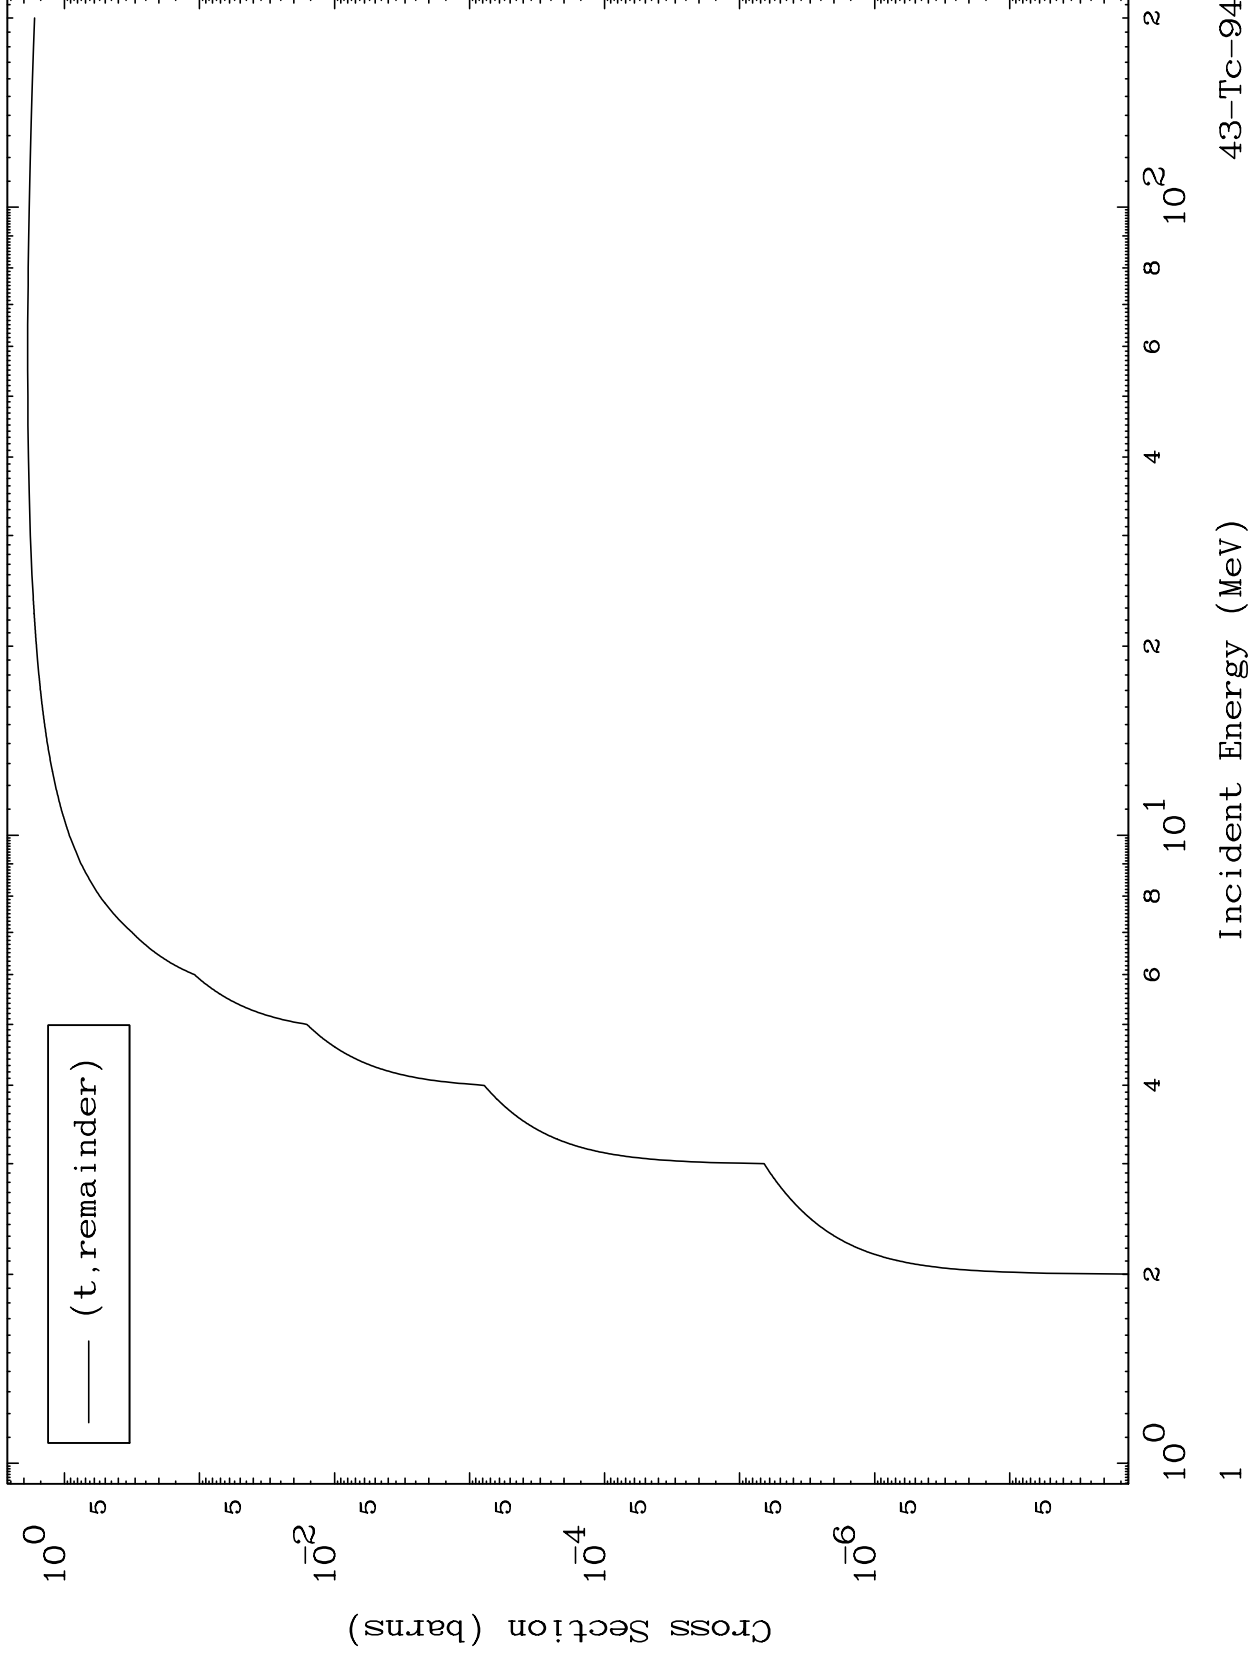

Press Mouse Button to Start

MAT 4311

Triton Major

43-Tc-94

0 Kelvin Cross Sections

Incident Energy (MeV)

43-Tc-94