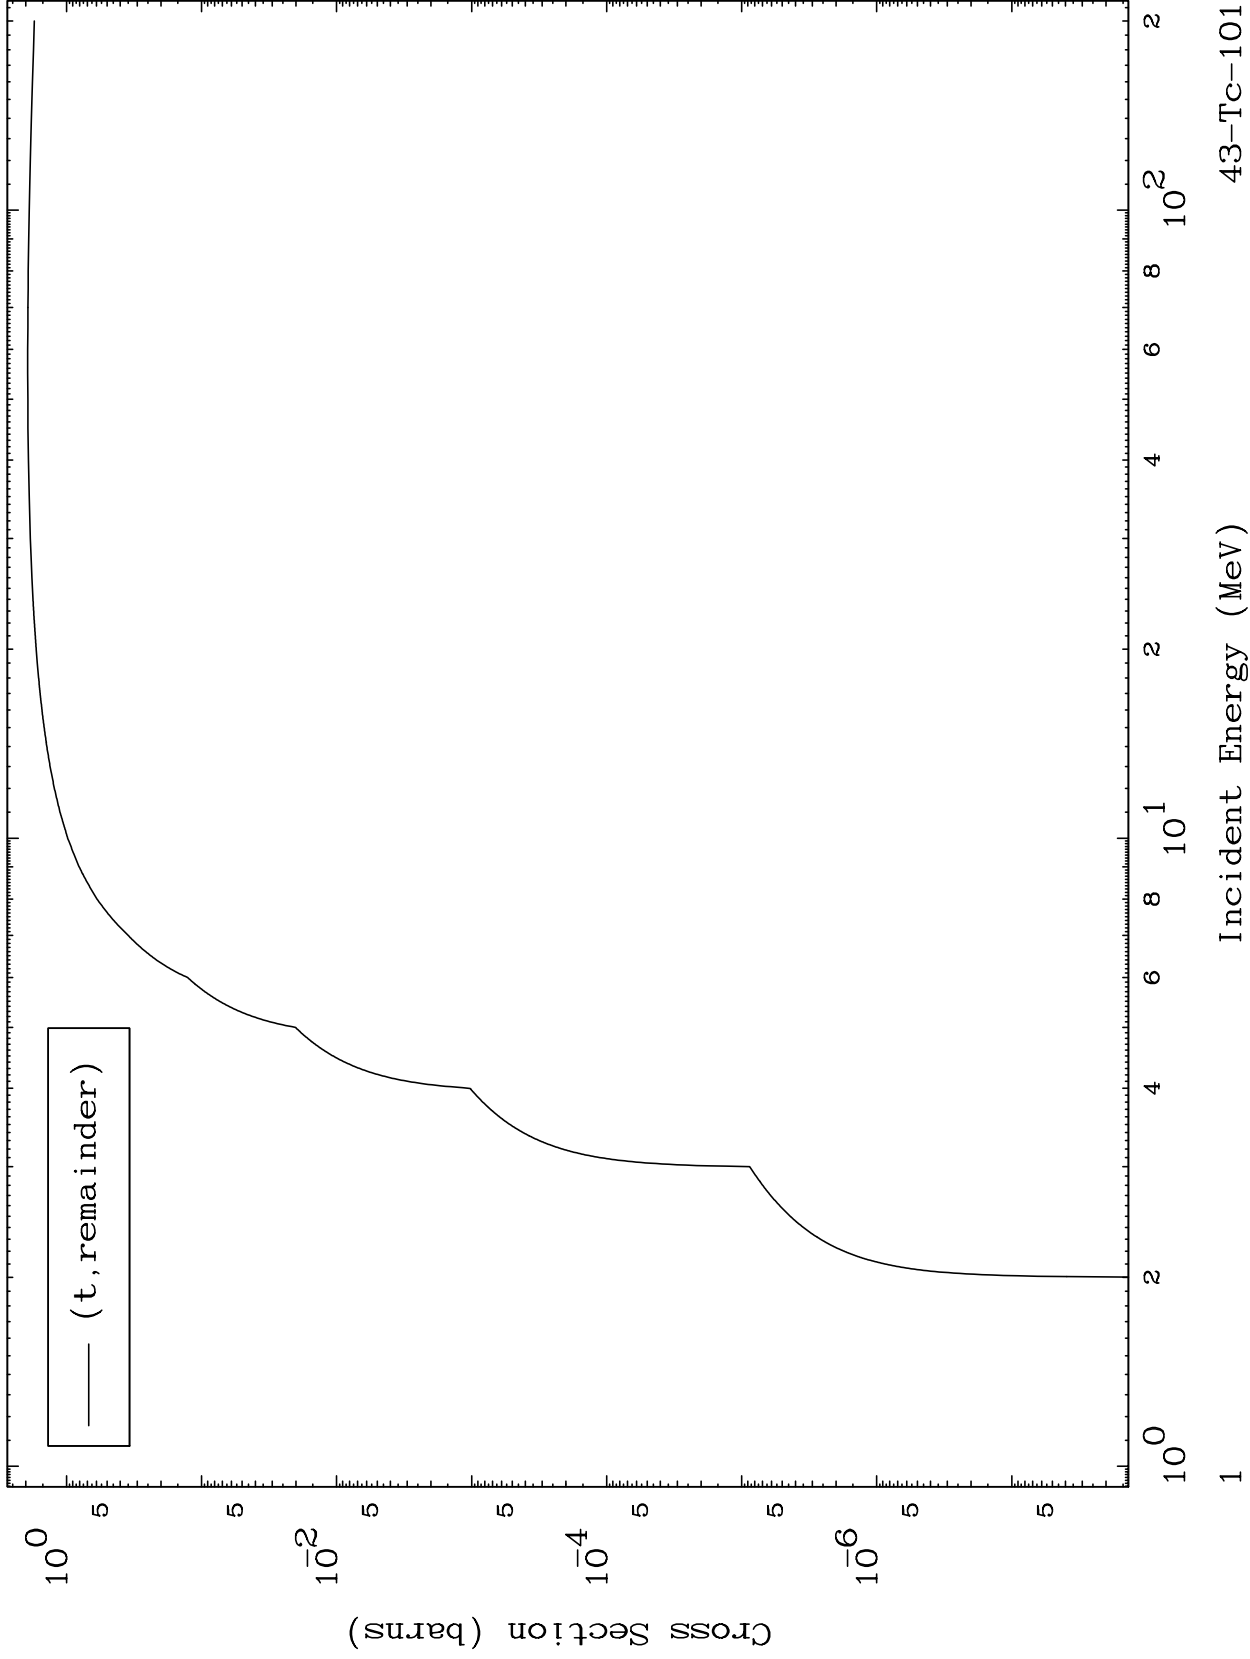

Press Mouse Button to Start

MAT 4331

Triton Major

43-Tc-101

0 Kelvin Cross Sections

Incident Energy (MeV)

43-Tc-101