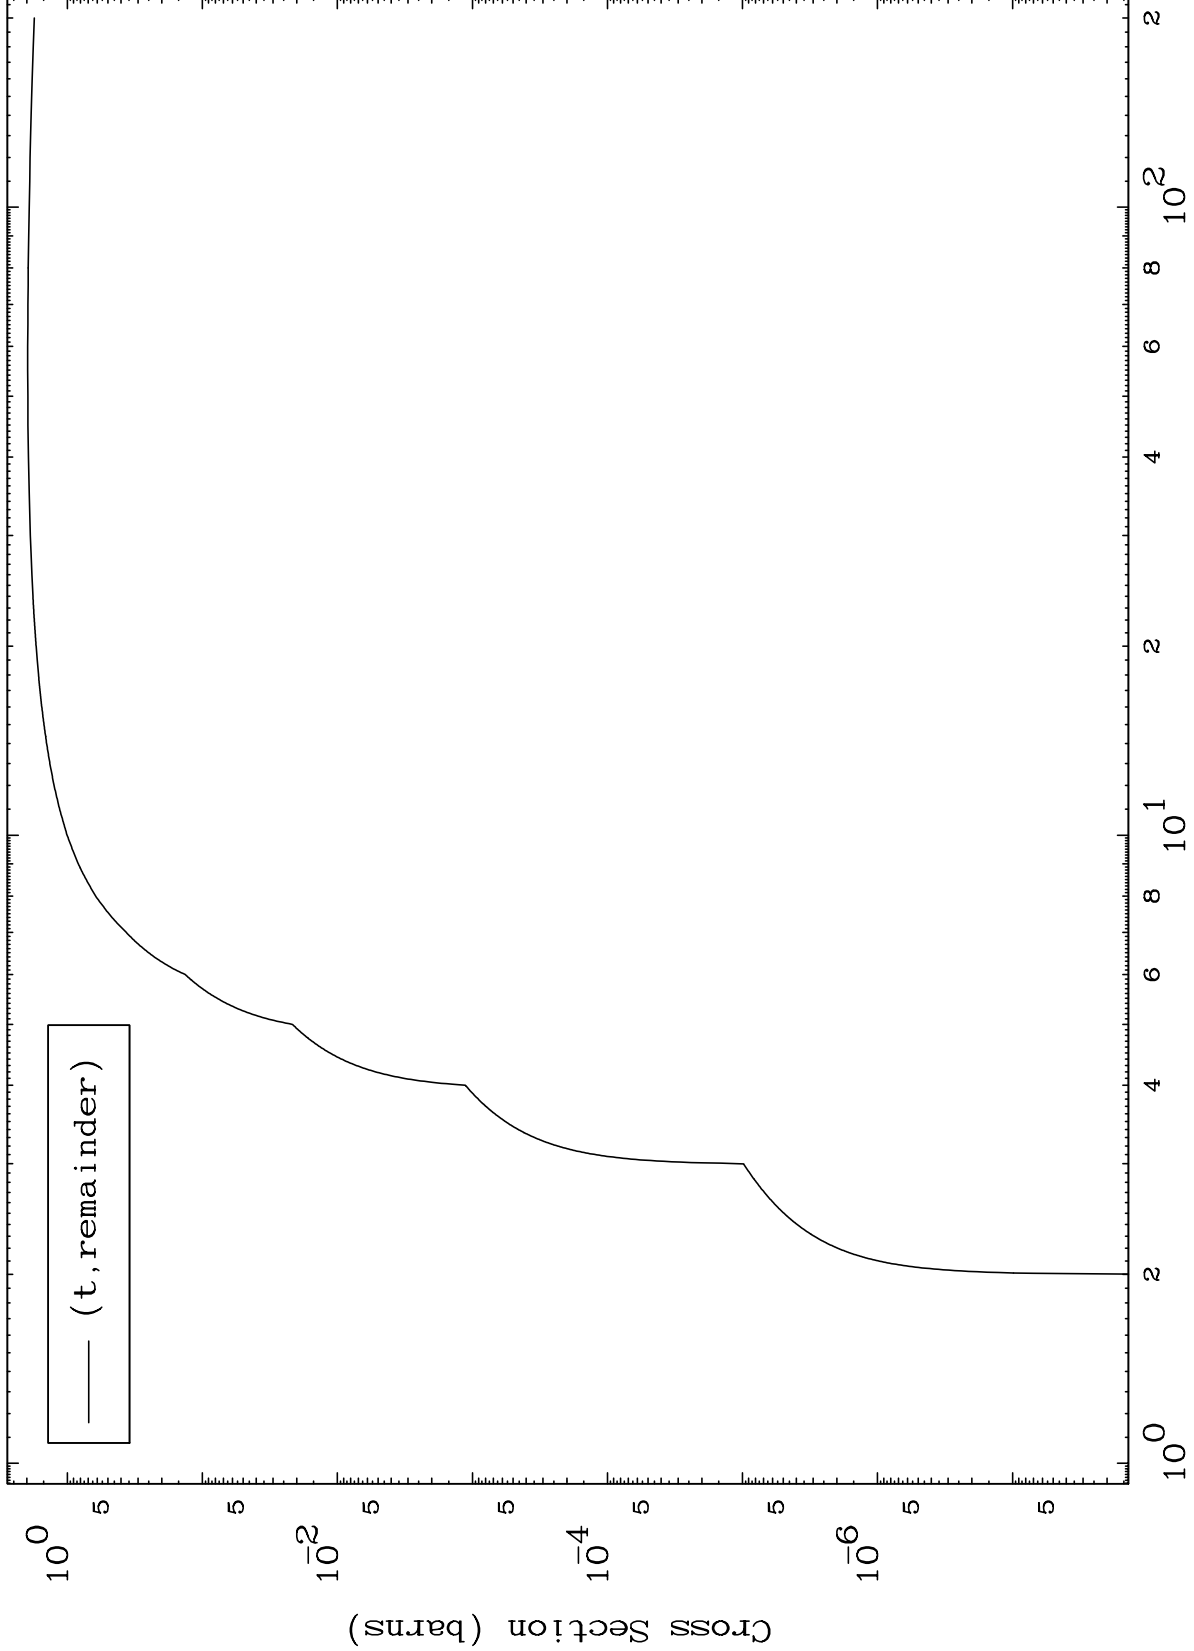

Press Mouse Button to Start

MAT 4340

Triton Major

43-Tc-104

0 Kelvin Cross Sections

(t, remainder)

Incident Energy (MeV)

43-Tc-104