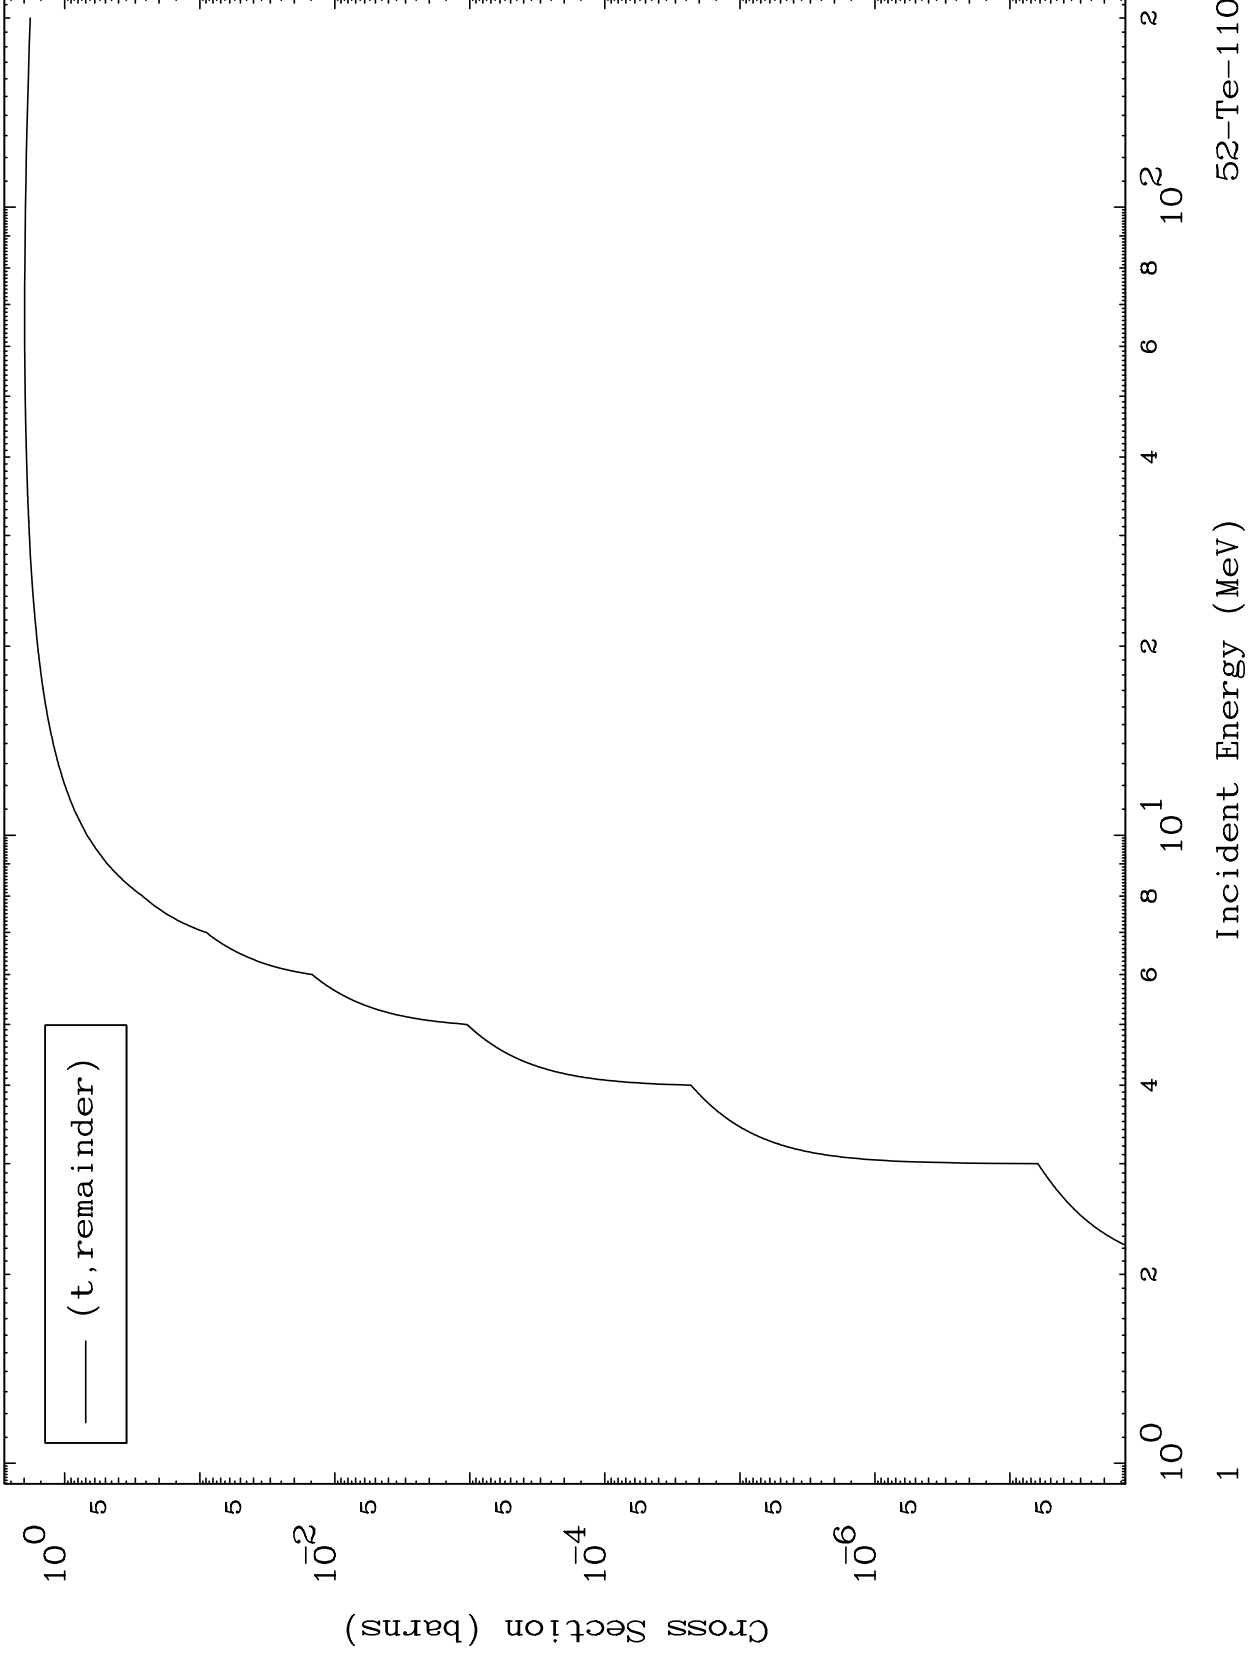

Press Mouse Button to Start

MAT 5195

Triton Major
0 Kelvin Cross Sections

52-Te-110

52-Te-110