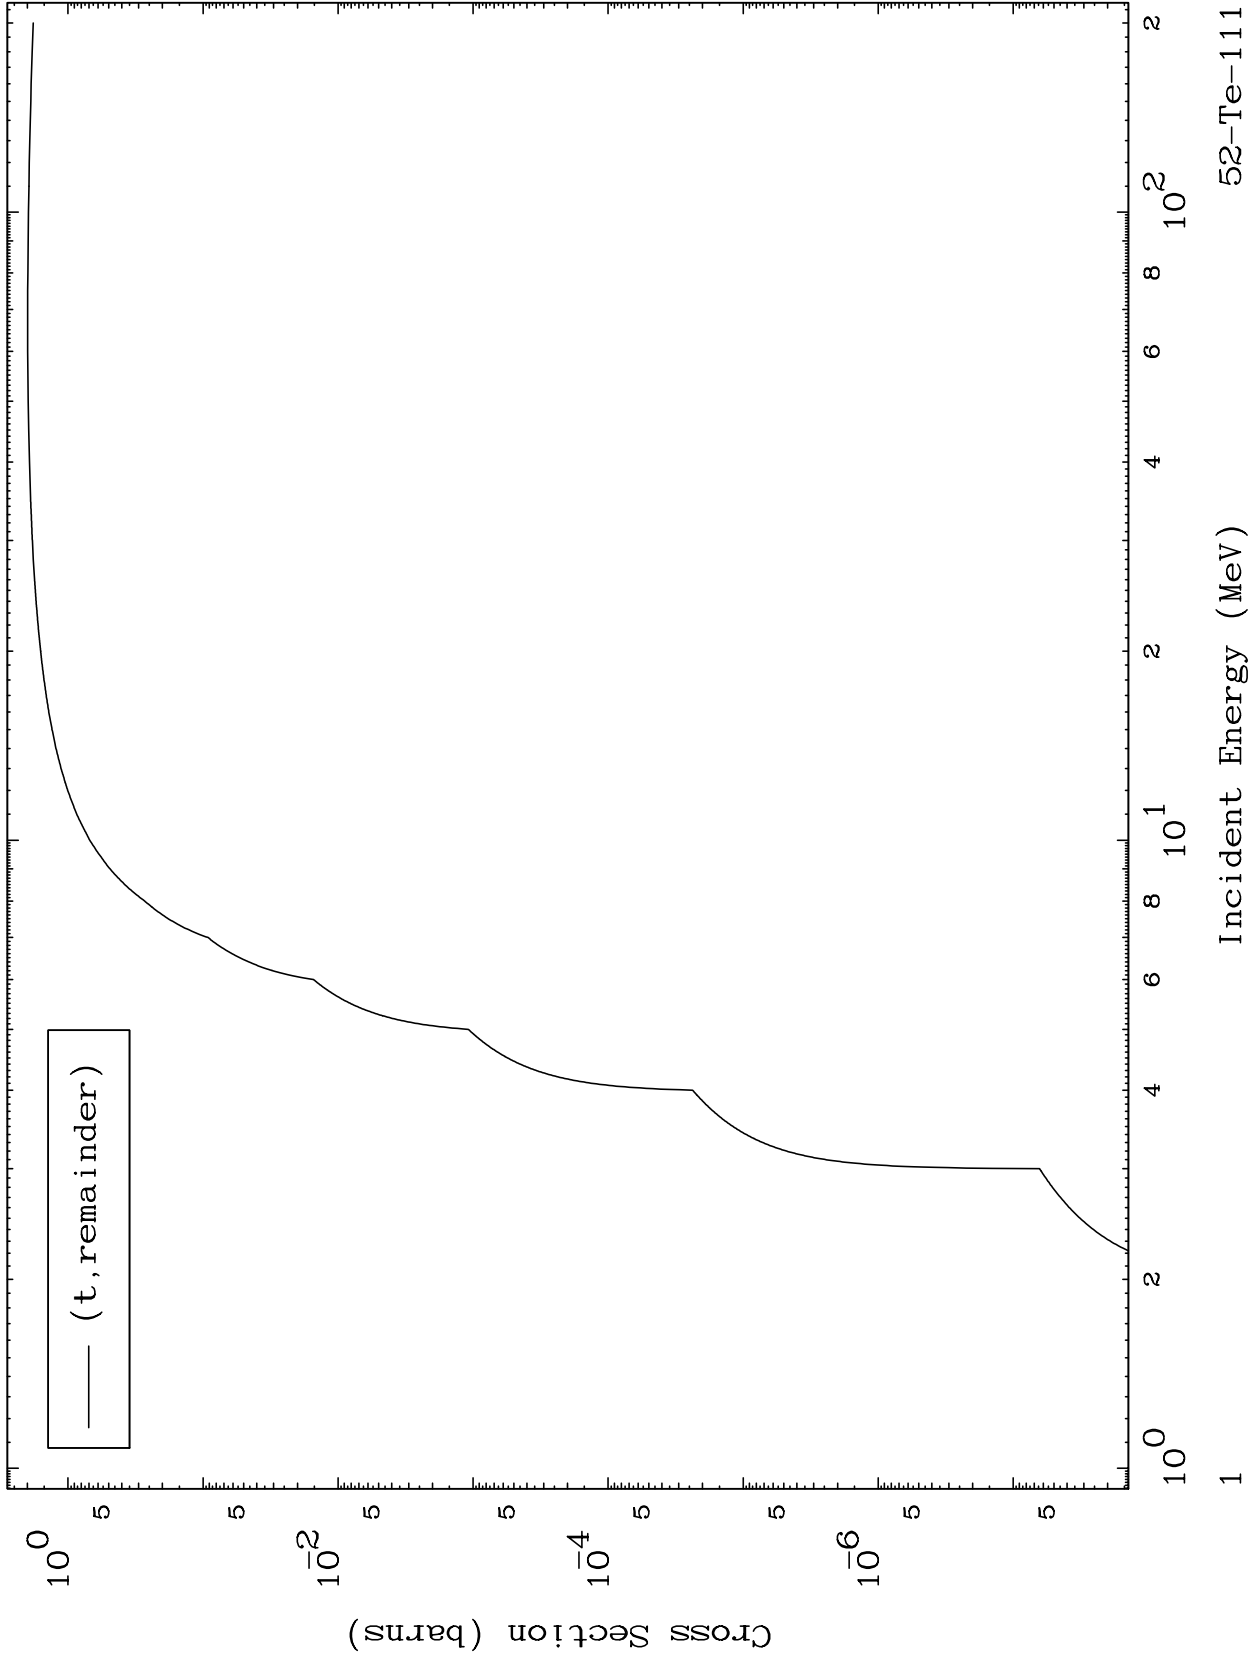

Press Mouse Button to Start

MAT 5198

Triton Major  
0 Kelvin Cross Sections

52-Te-111

52-Te-111