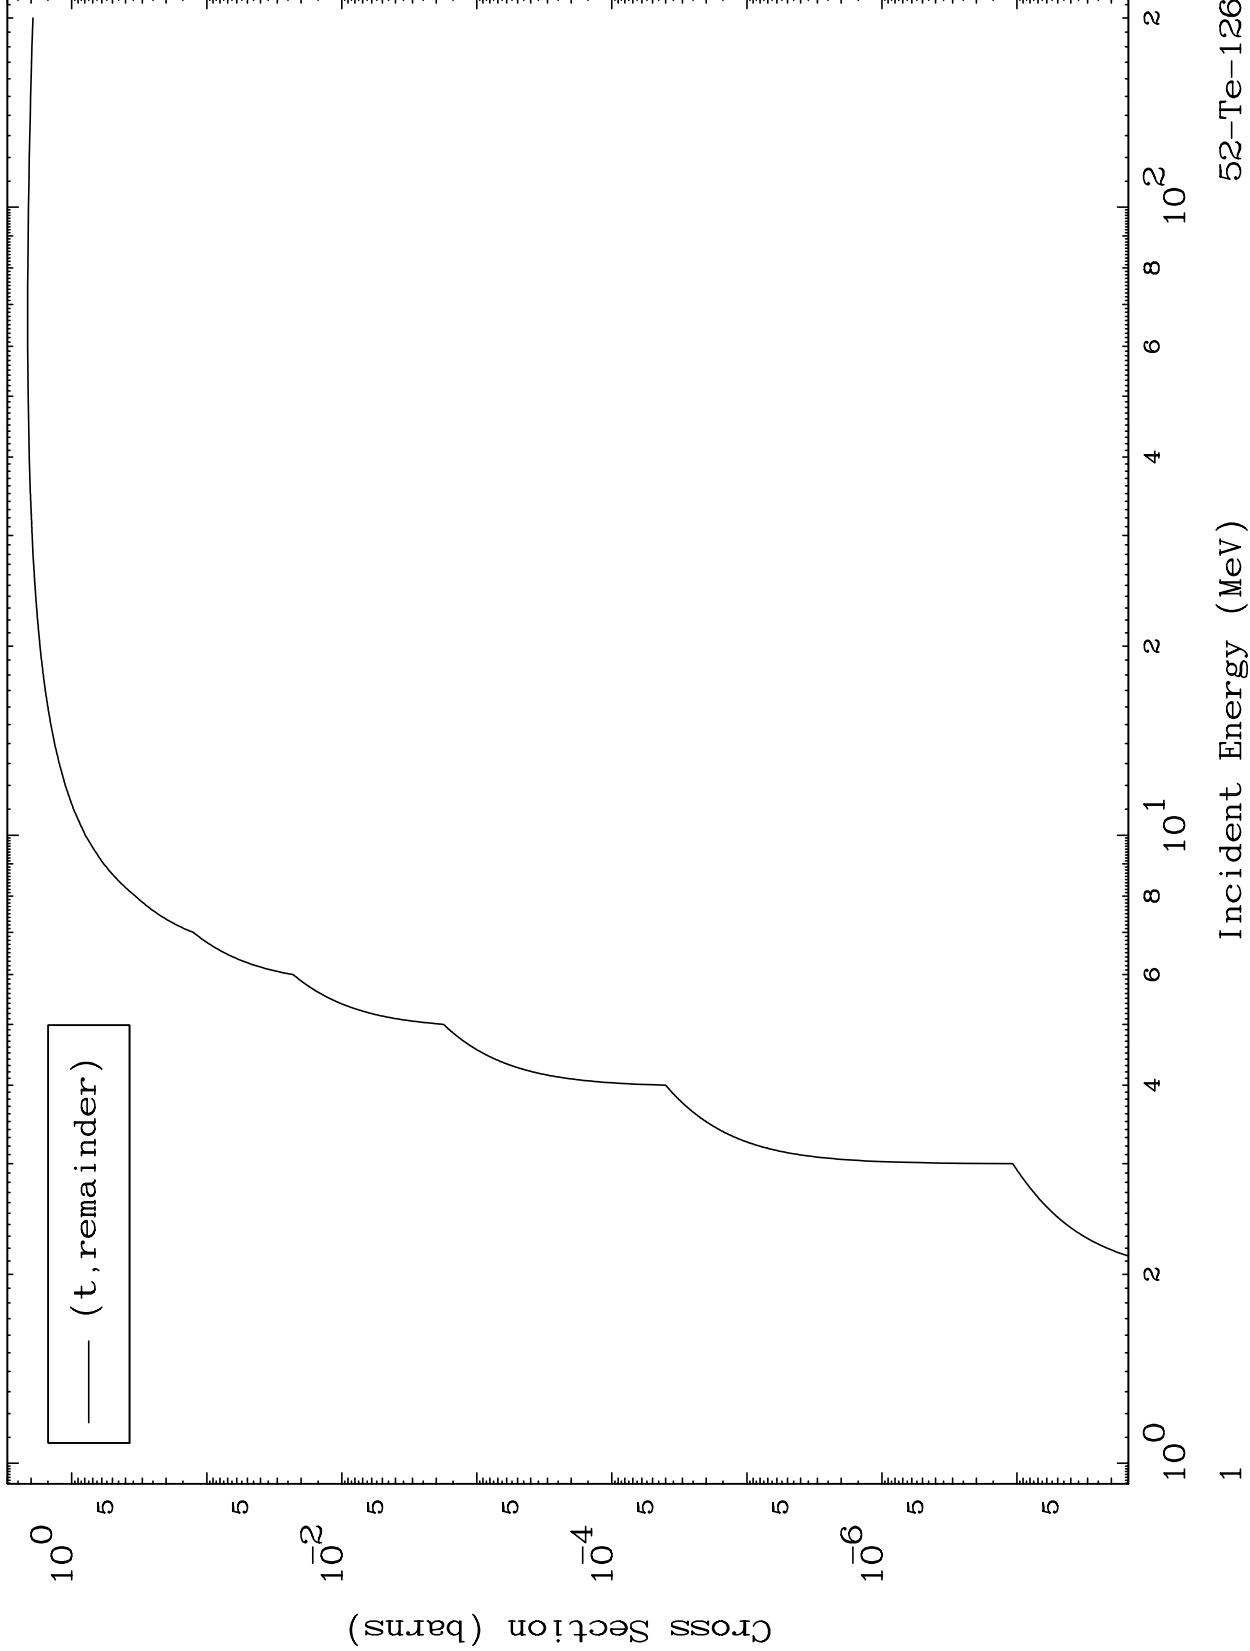

Press Mouse Button to Start

MAT 5243

Triton Major

52-Te-126

0 Kelvin Cross Sections

52-Te-126

Incident Energy (MeV)