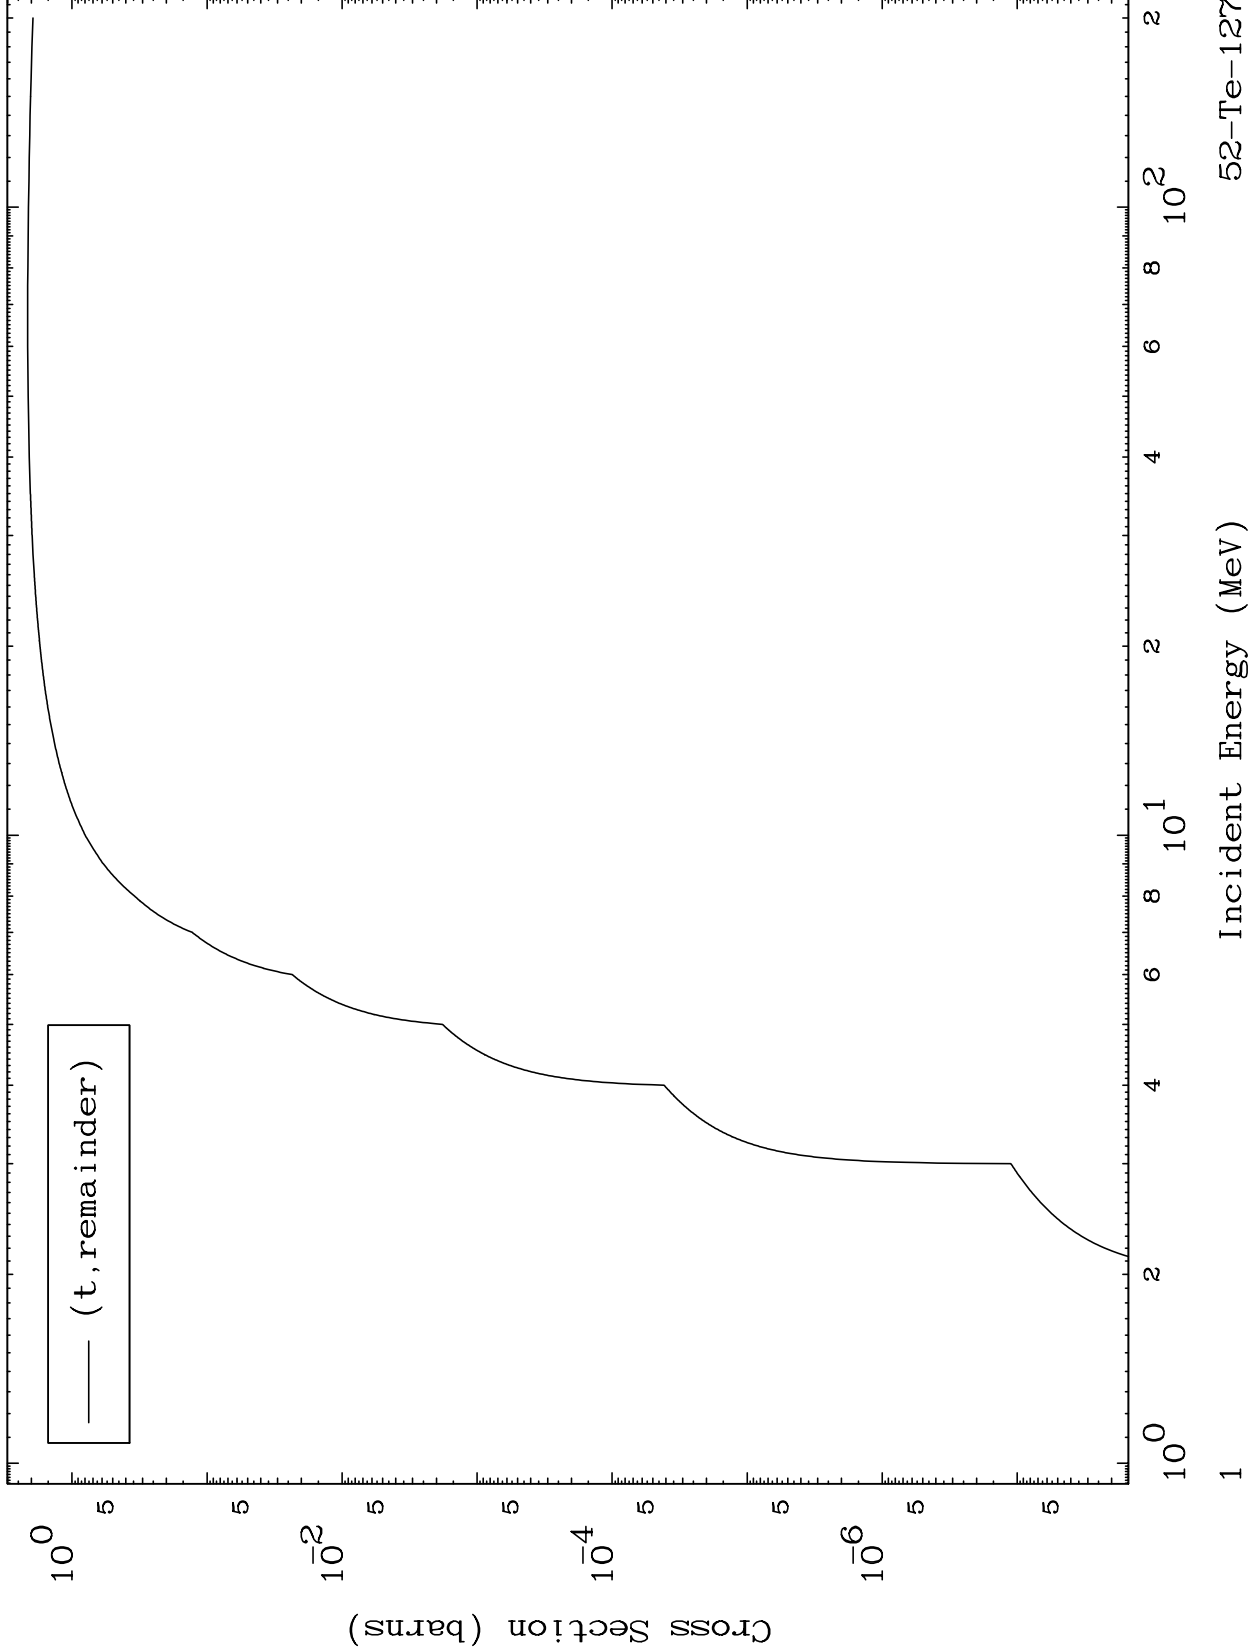

Press Mouse Button to Start

MAT 5246

Triton Major
0 Kelvin Cross Sections

52-Te-127

Incident Energy (MeV)

52-Te-127