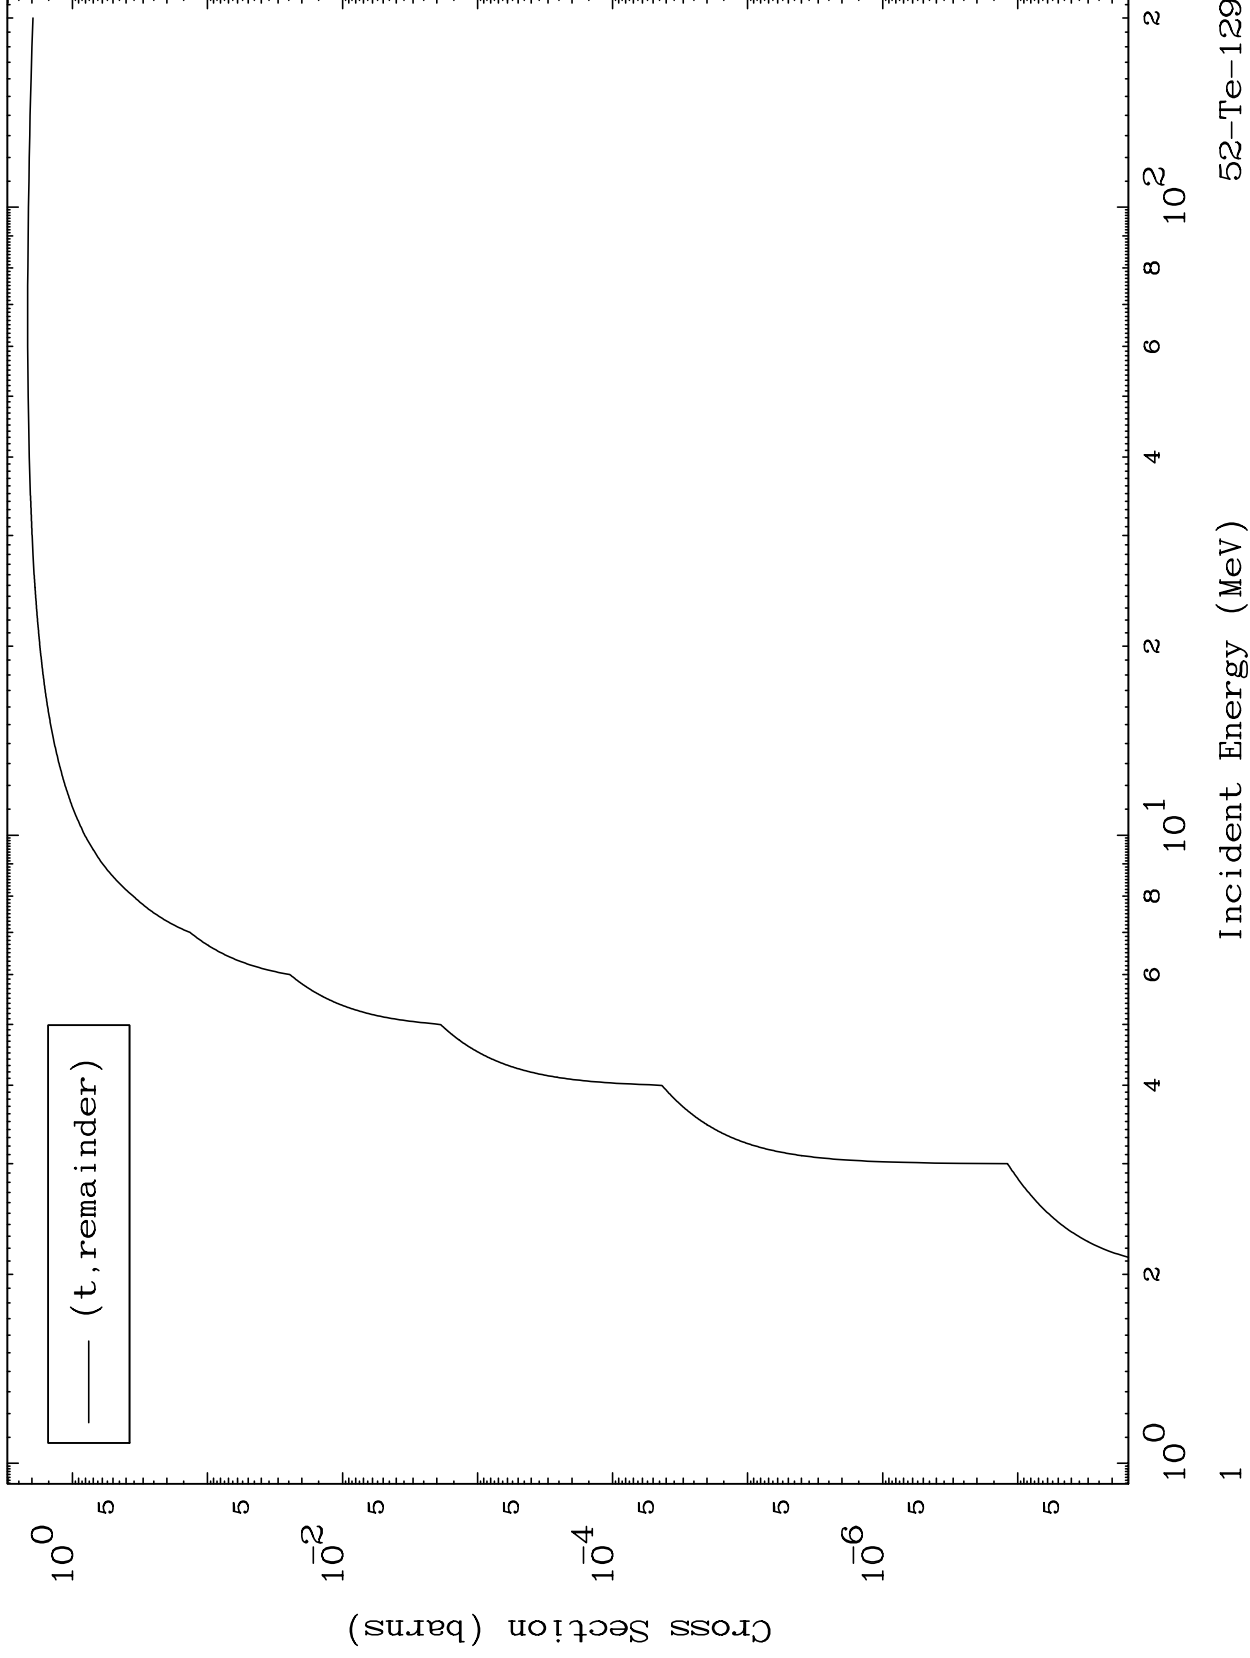

Press Mouse Button to Start

MAT 5253

Triton Major
0 Kelvin Cross Sections

52-Te-129

52-Te-129