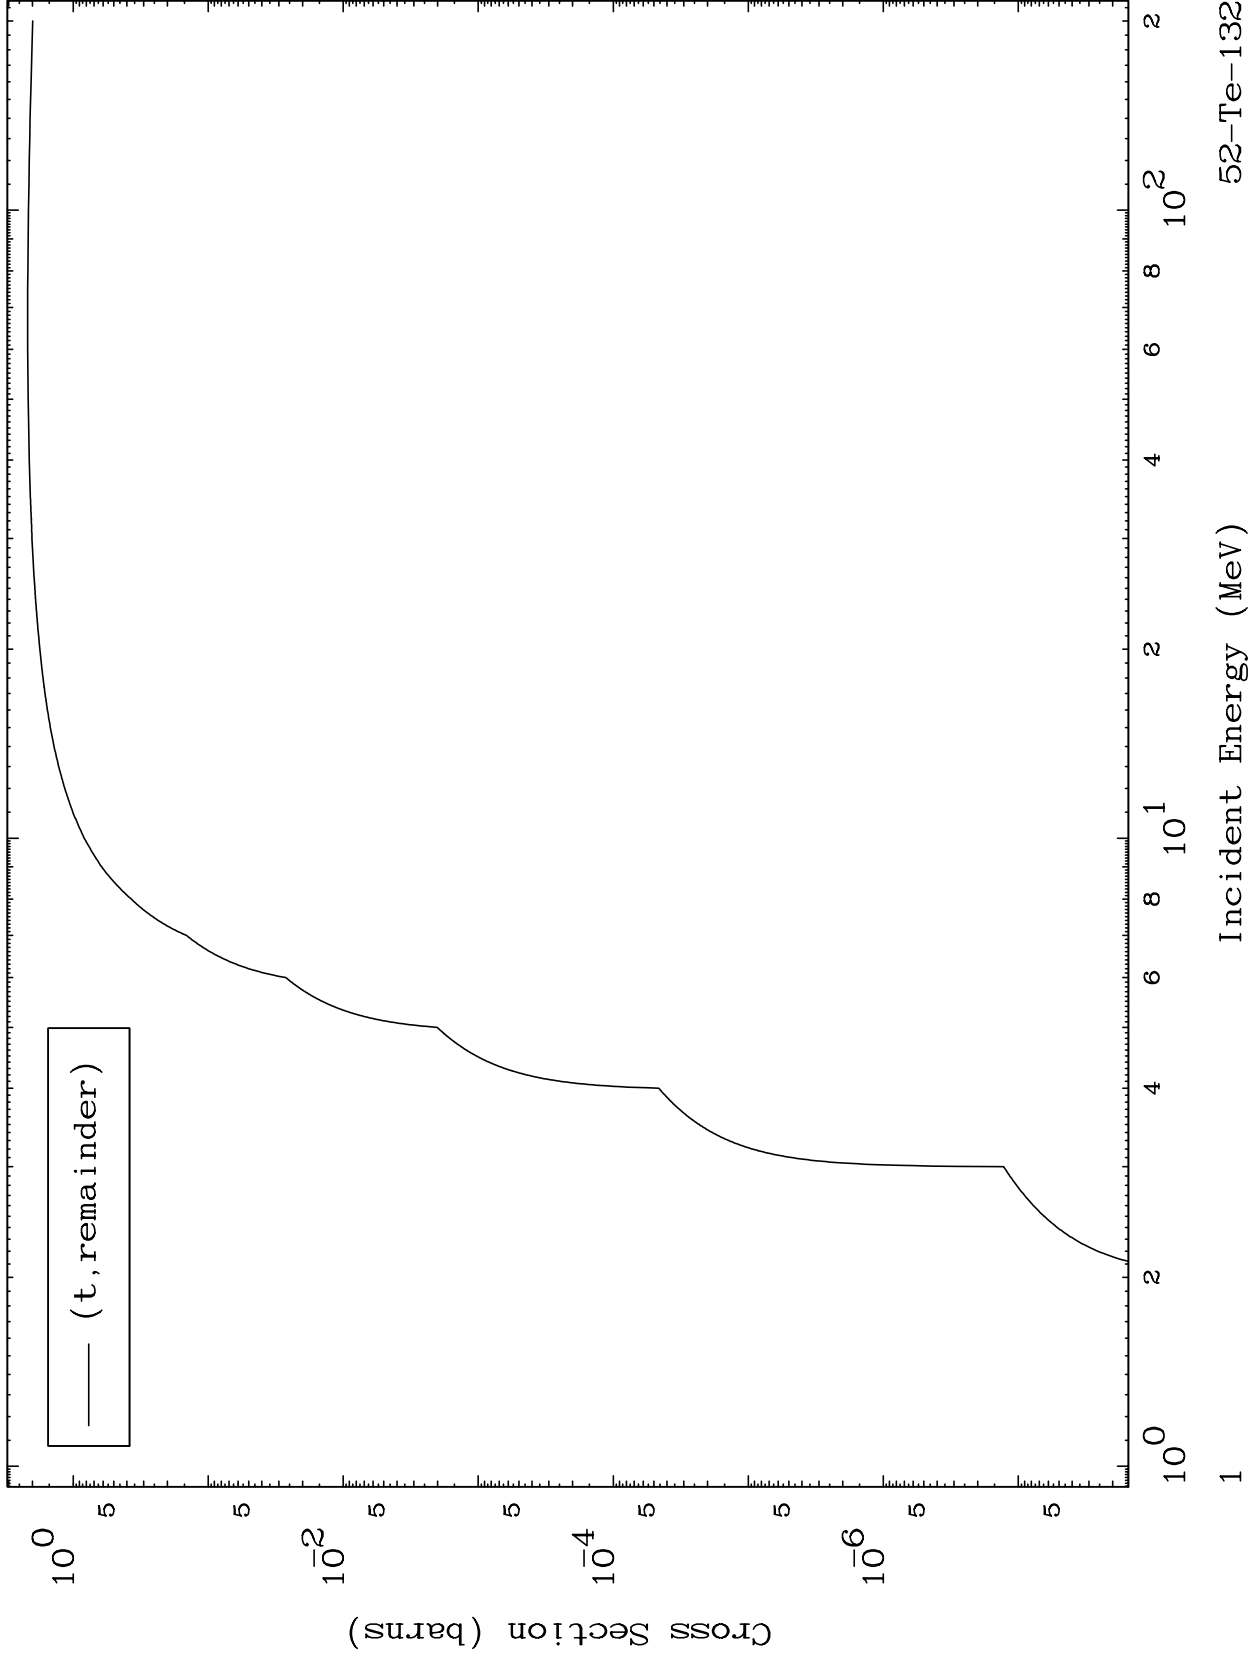

Press Mouse Button to Start

MAT 5261

Triton Major
0 Kelvin Cross Sections

52-Te-132

52-Te-132