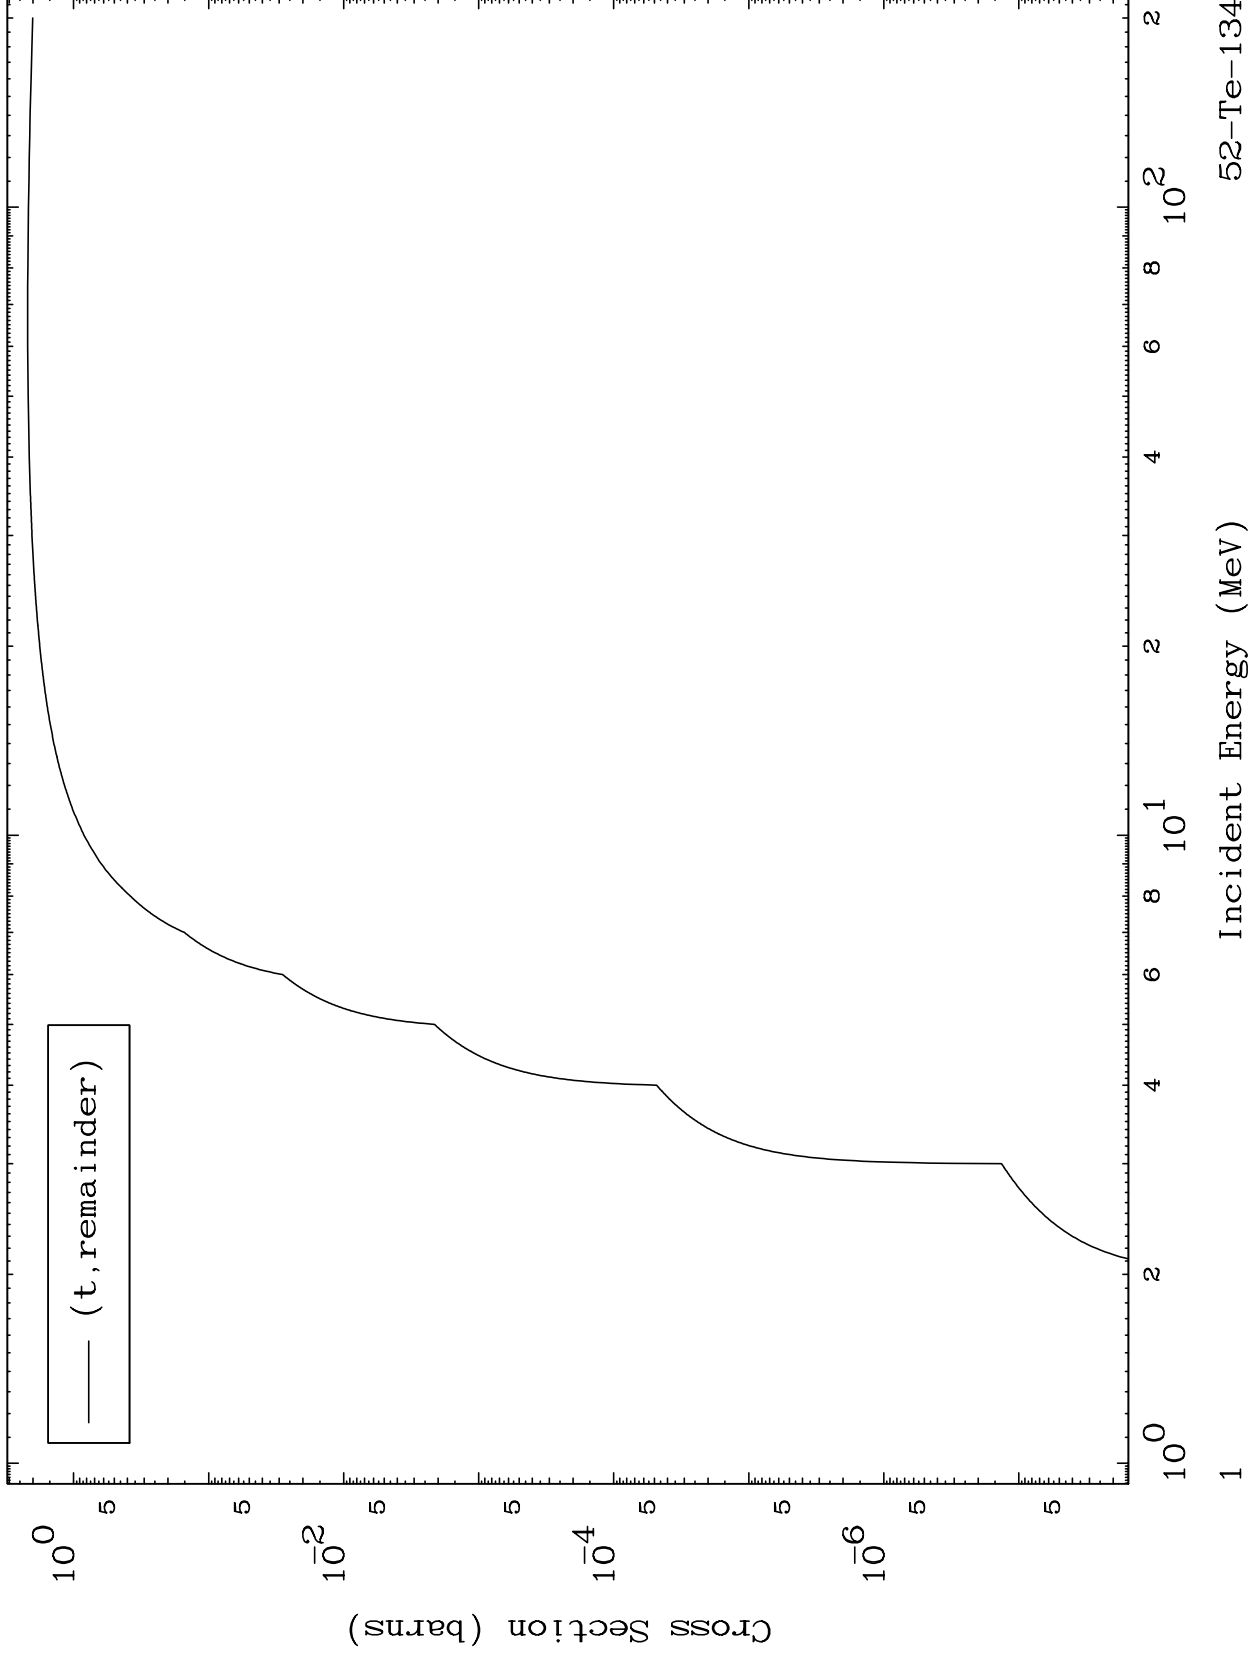

Press Mouse Button to Start

MAT 5267

Triton Major
0 Kelvin Cross Sections

52-Te-134

52-Te-134