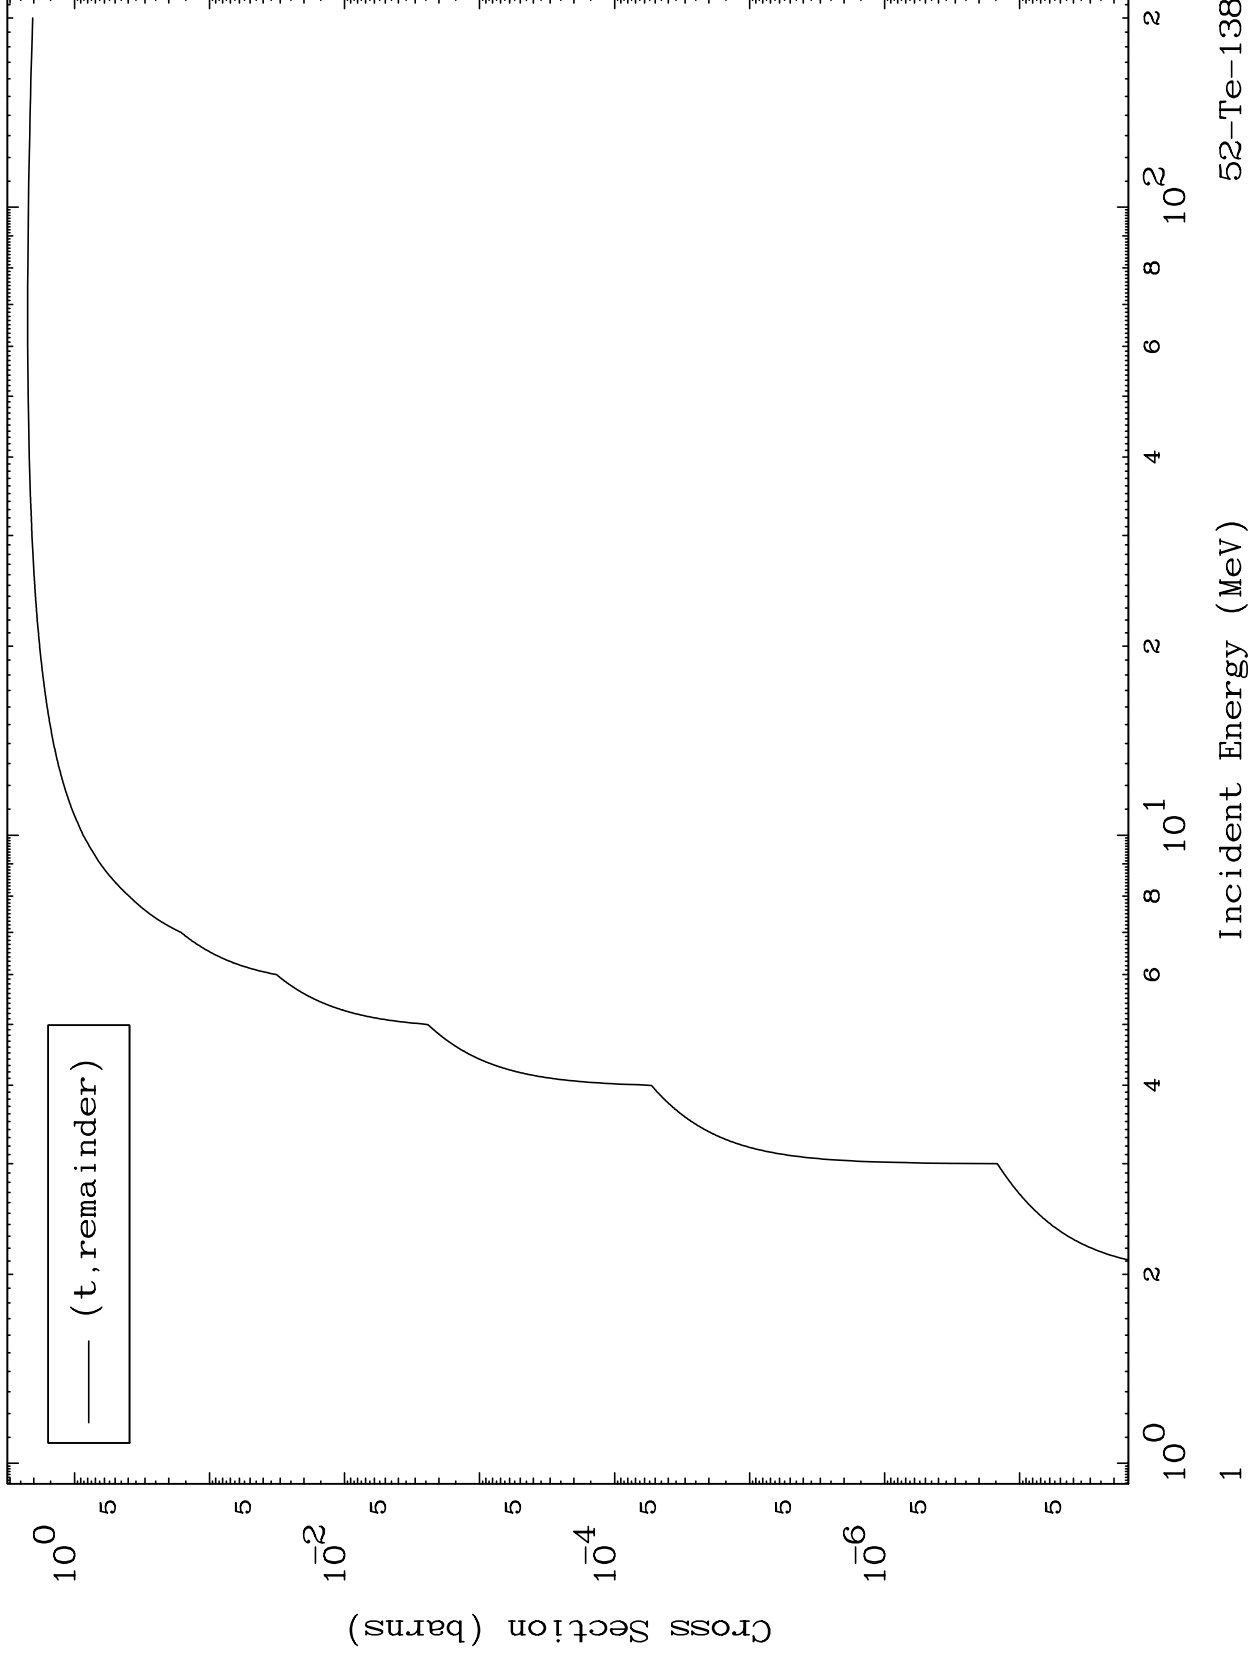

Press Mouse Button to Start

MAT 5279

Triton Major
0 Kelvin Cross Sections

52-Te-138

52-Te-138