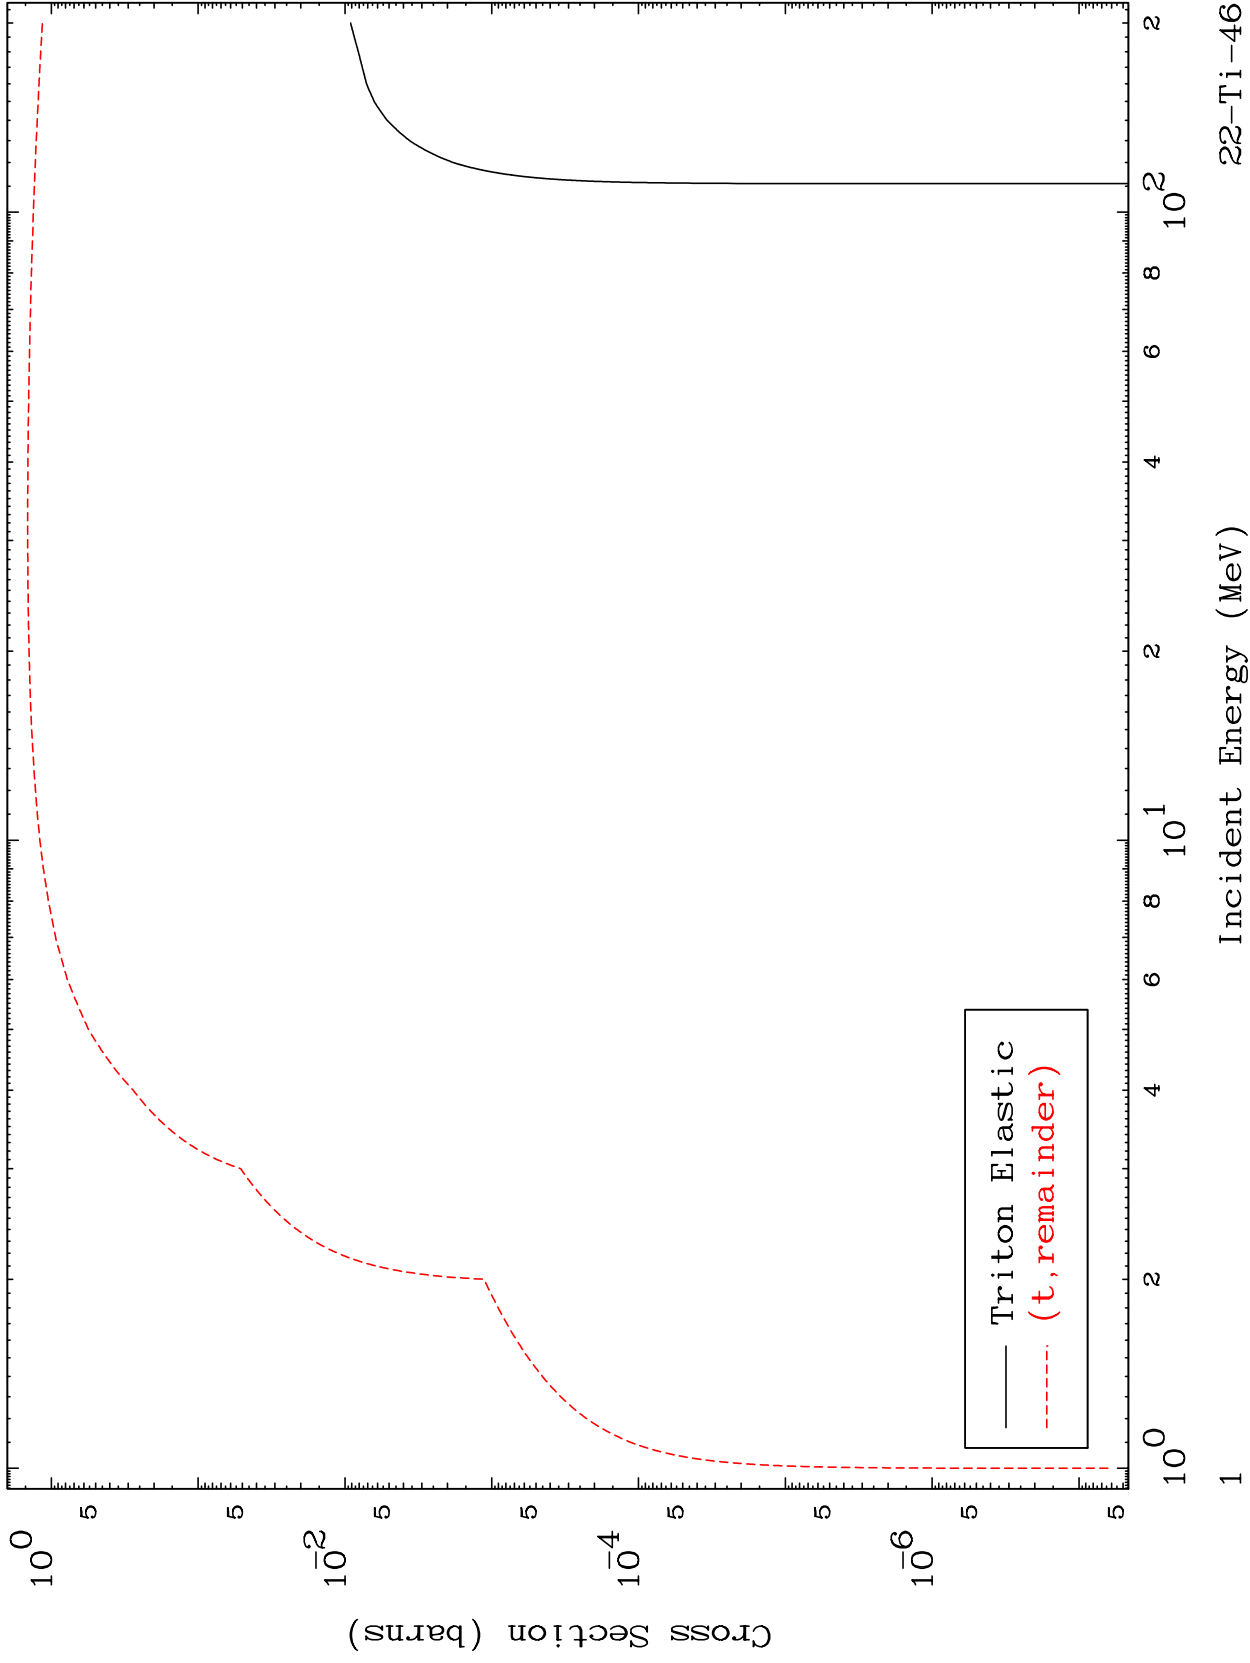

Press Mouse Button to Start

MAT 2225

Triton Major
0 Kelvin Cross Sections

22-Ti-46

22-Ti-46

Incident Energy (MeV)