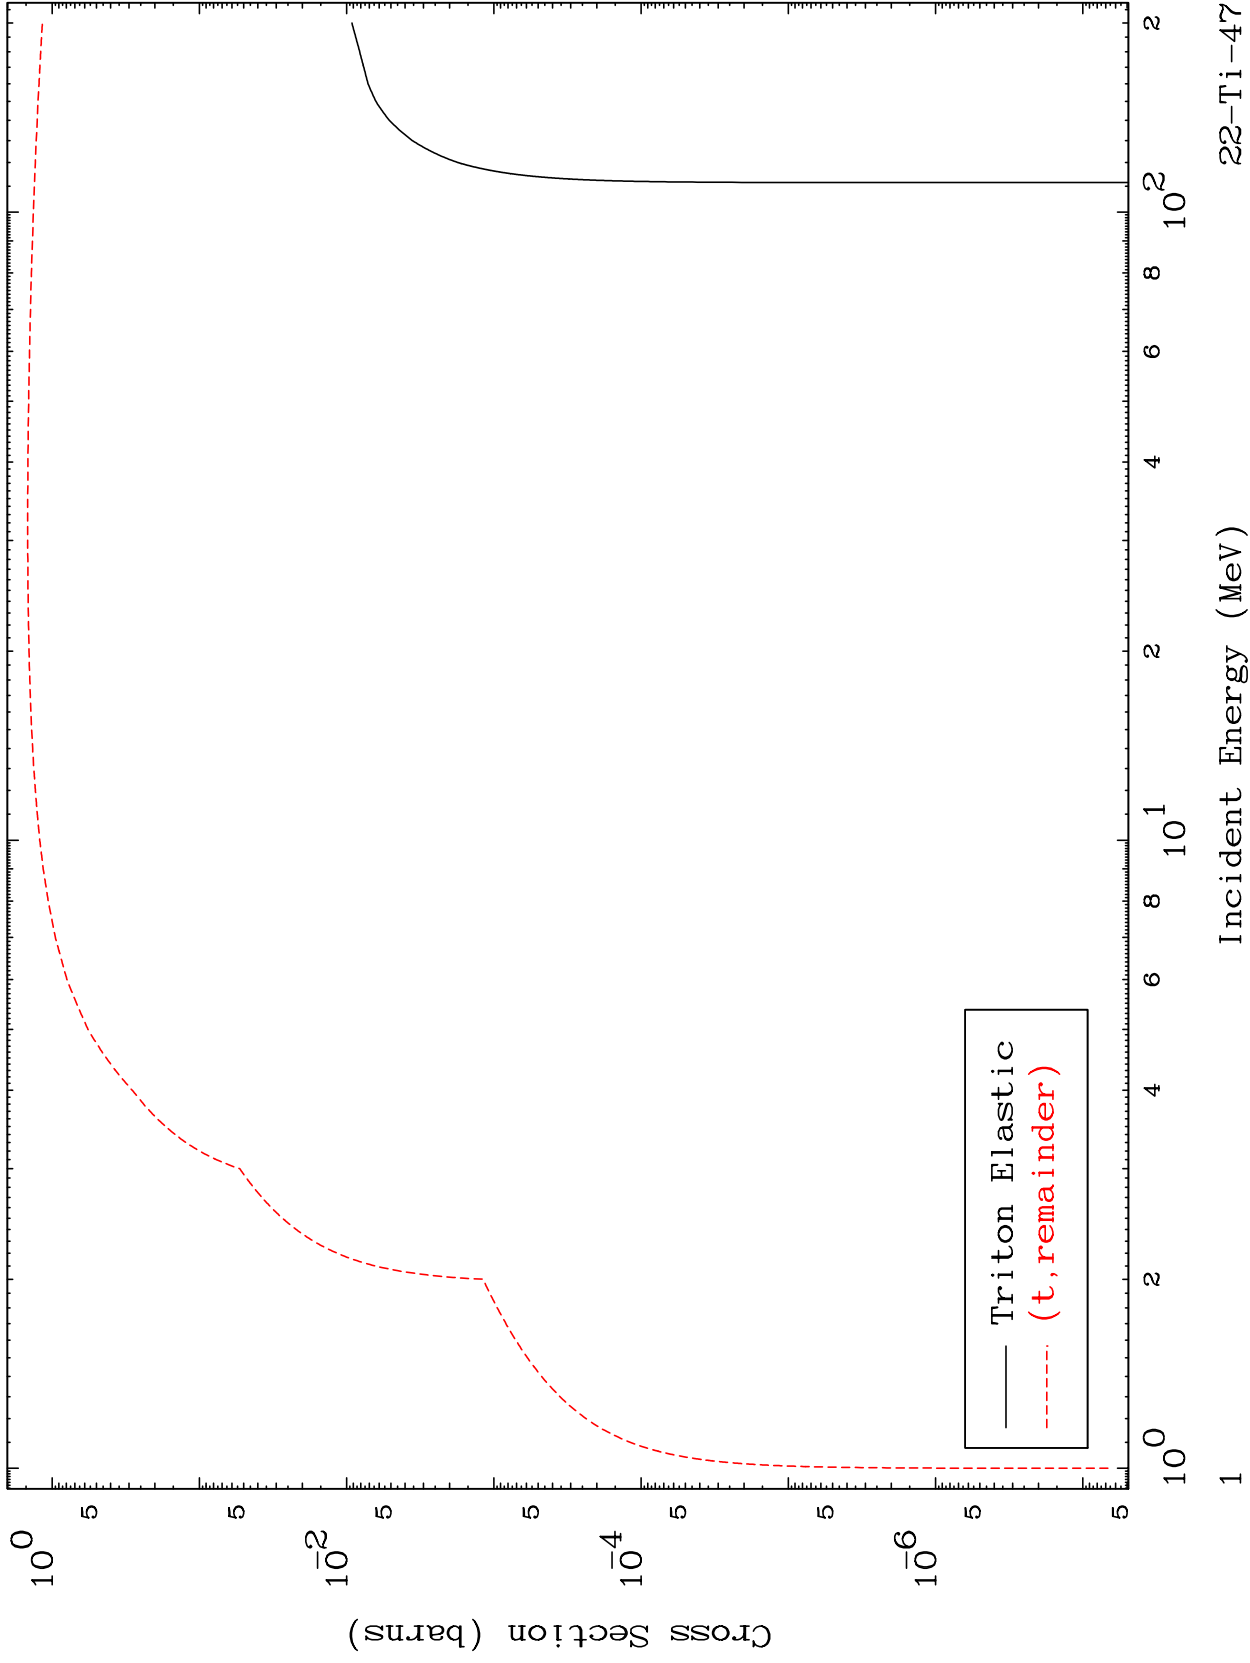

Press Mouse Button to Start

MAT 2228

Triton Major
0 Kelvin Cross Sections

22-Ti-47

Incident Energy (MeV)

22-Ti-47