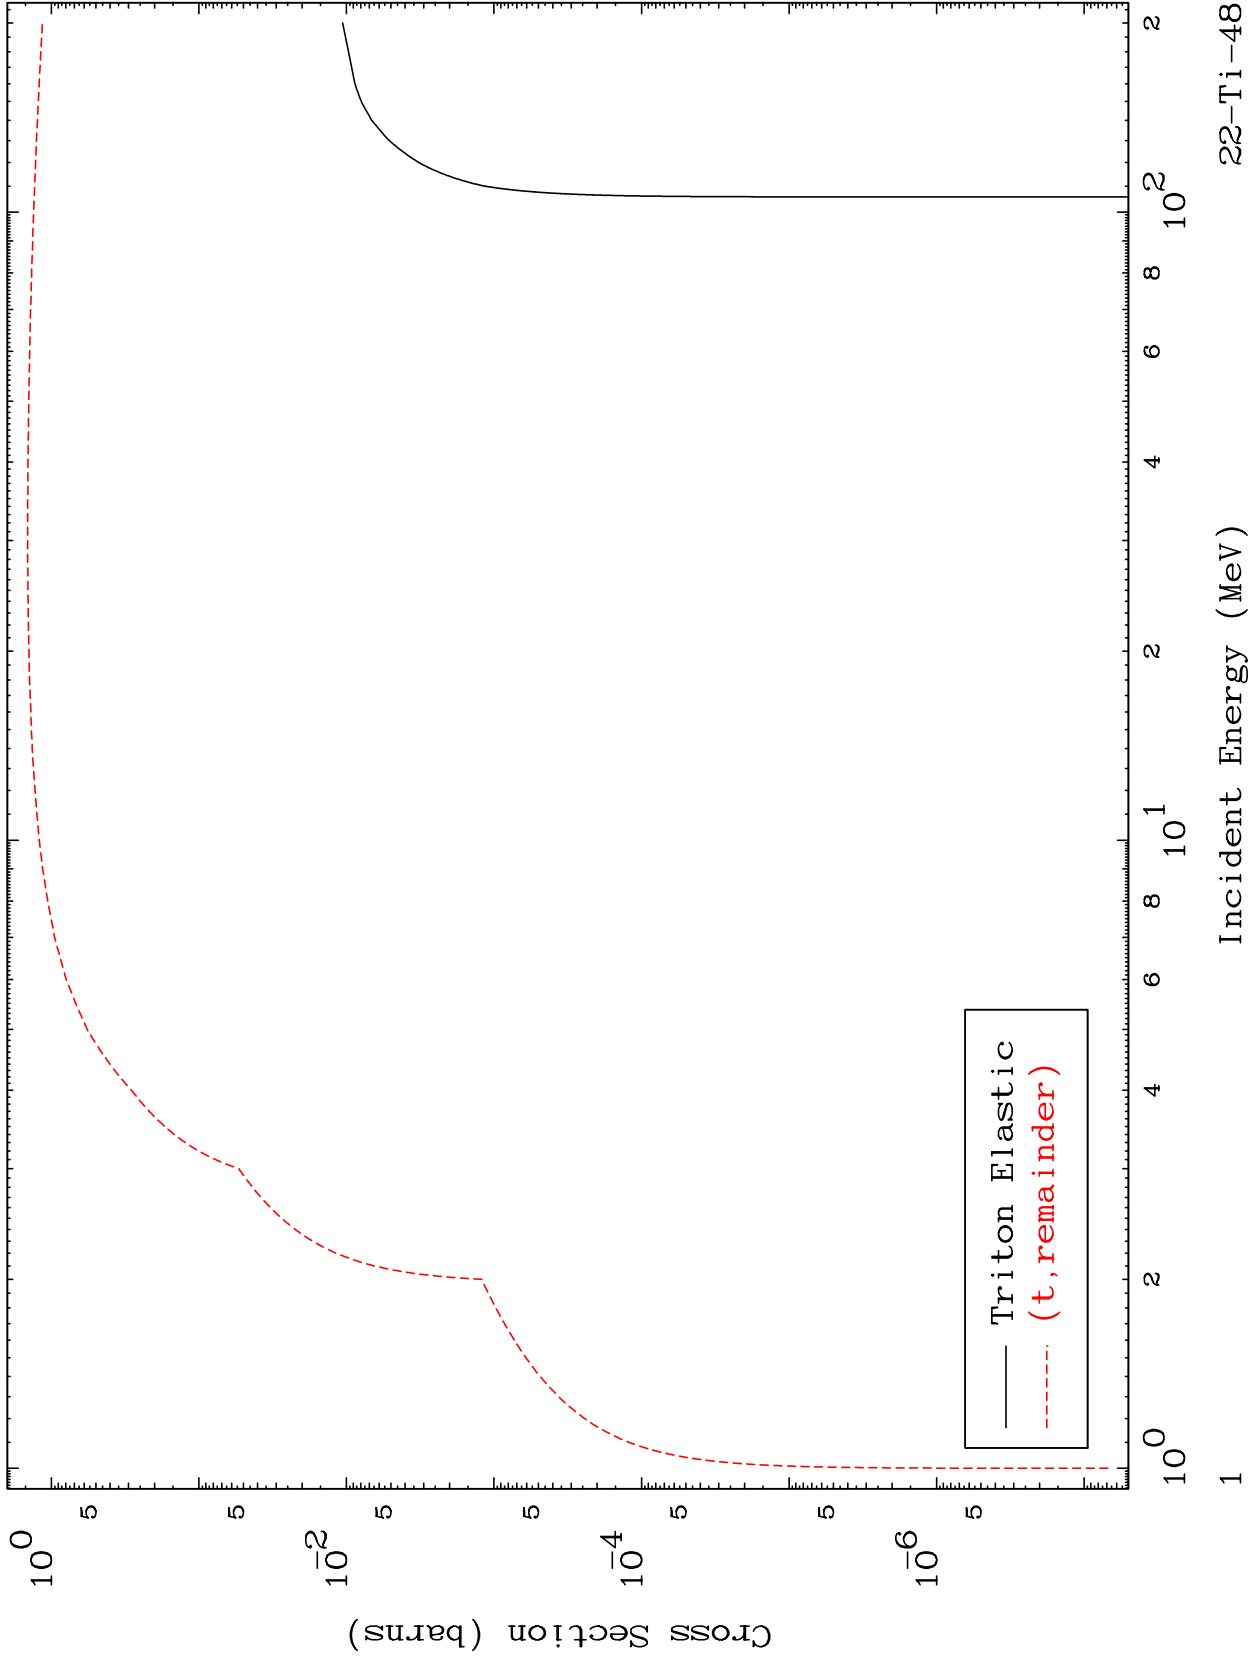

Press Mouse Button to Start

MAT 2232

Triton Major

²²Ti-48

0 Kelvin Cross Sections

Incident Energy (MeV)

²²Ti-48