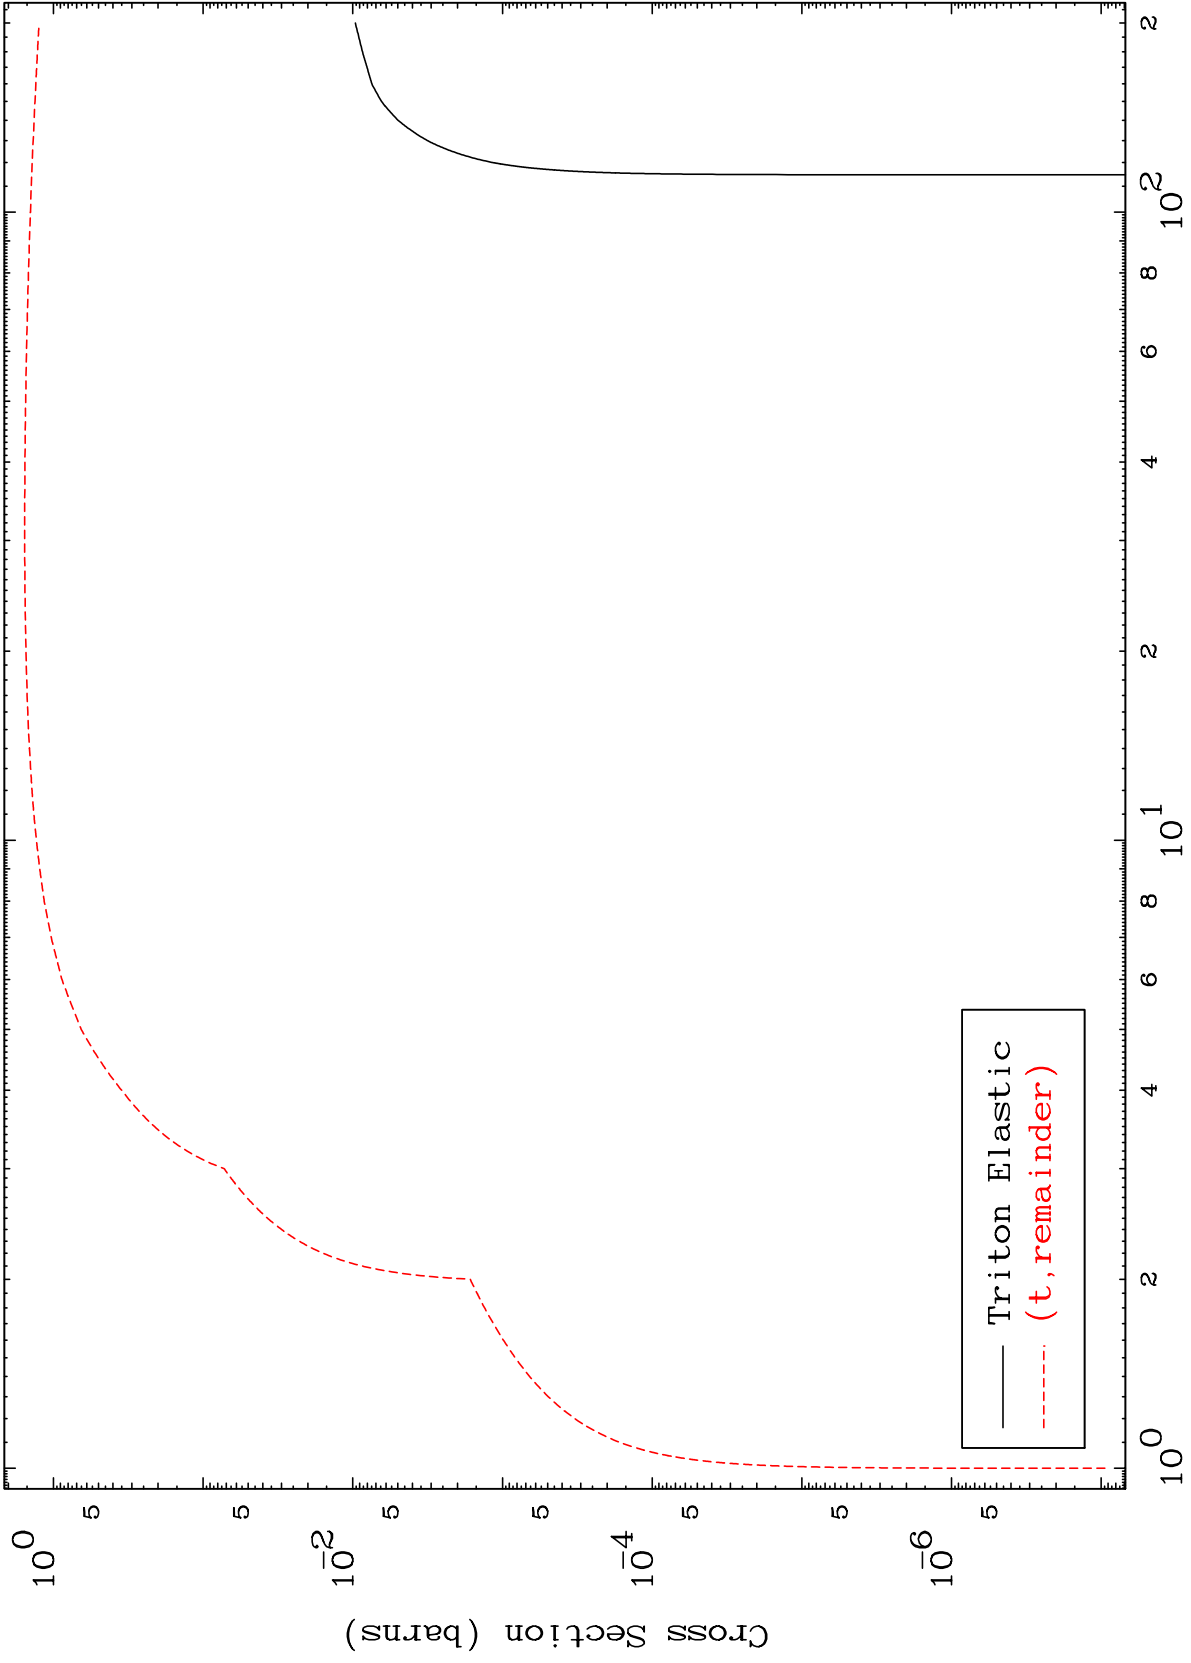

Press Mouse Button to Start

MAT 2249

Triton Major

22-Ti-54

0 Kelvin Cross Sections

Incident Energy (MeV)

22-Ti-54