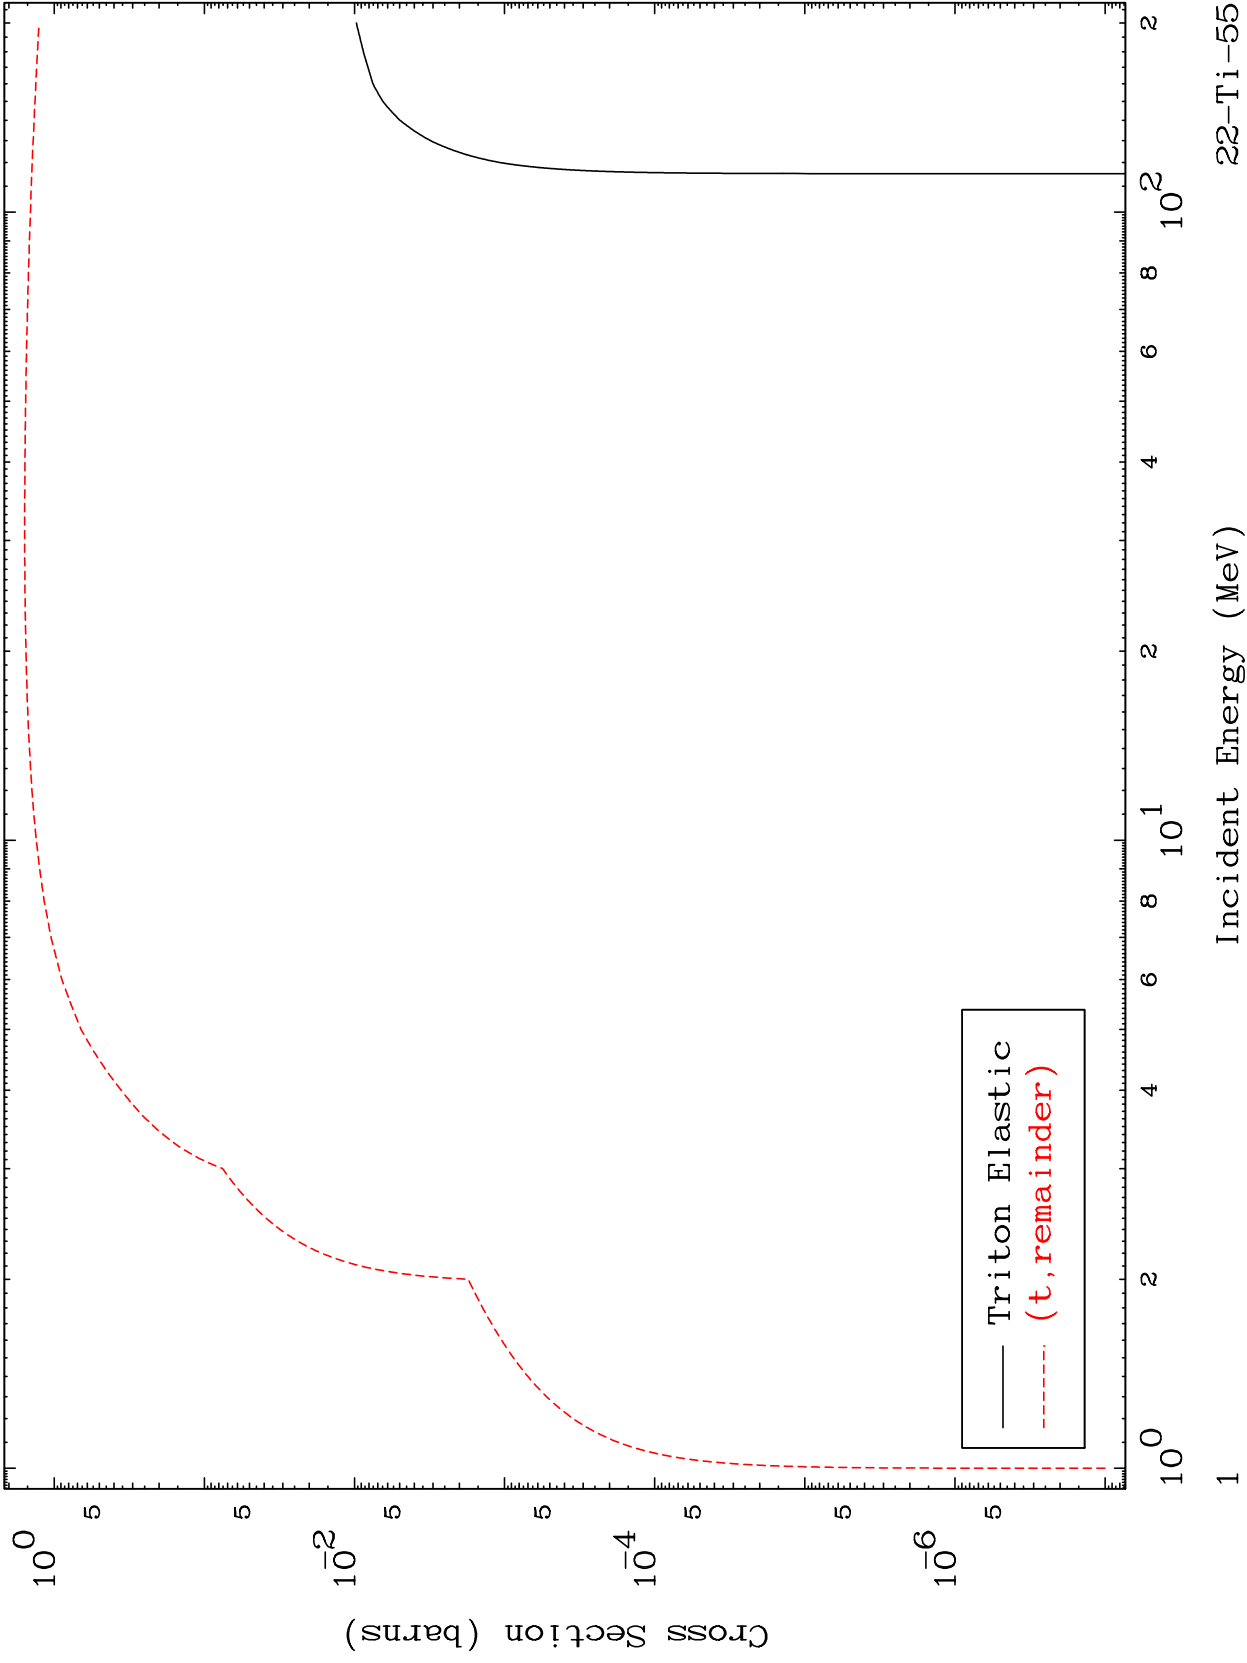

Press Mouse Button to Start

MAT 2252

Triton Major
0 Kelvin Cross Sections

22-Ti-55

Incident Energy (MeV)

22-Ti-55