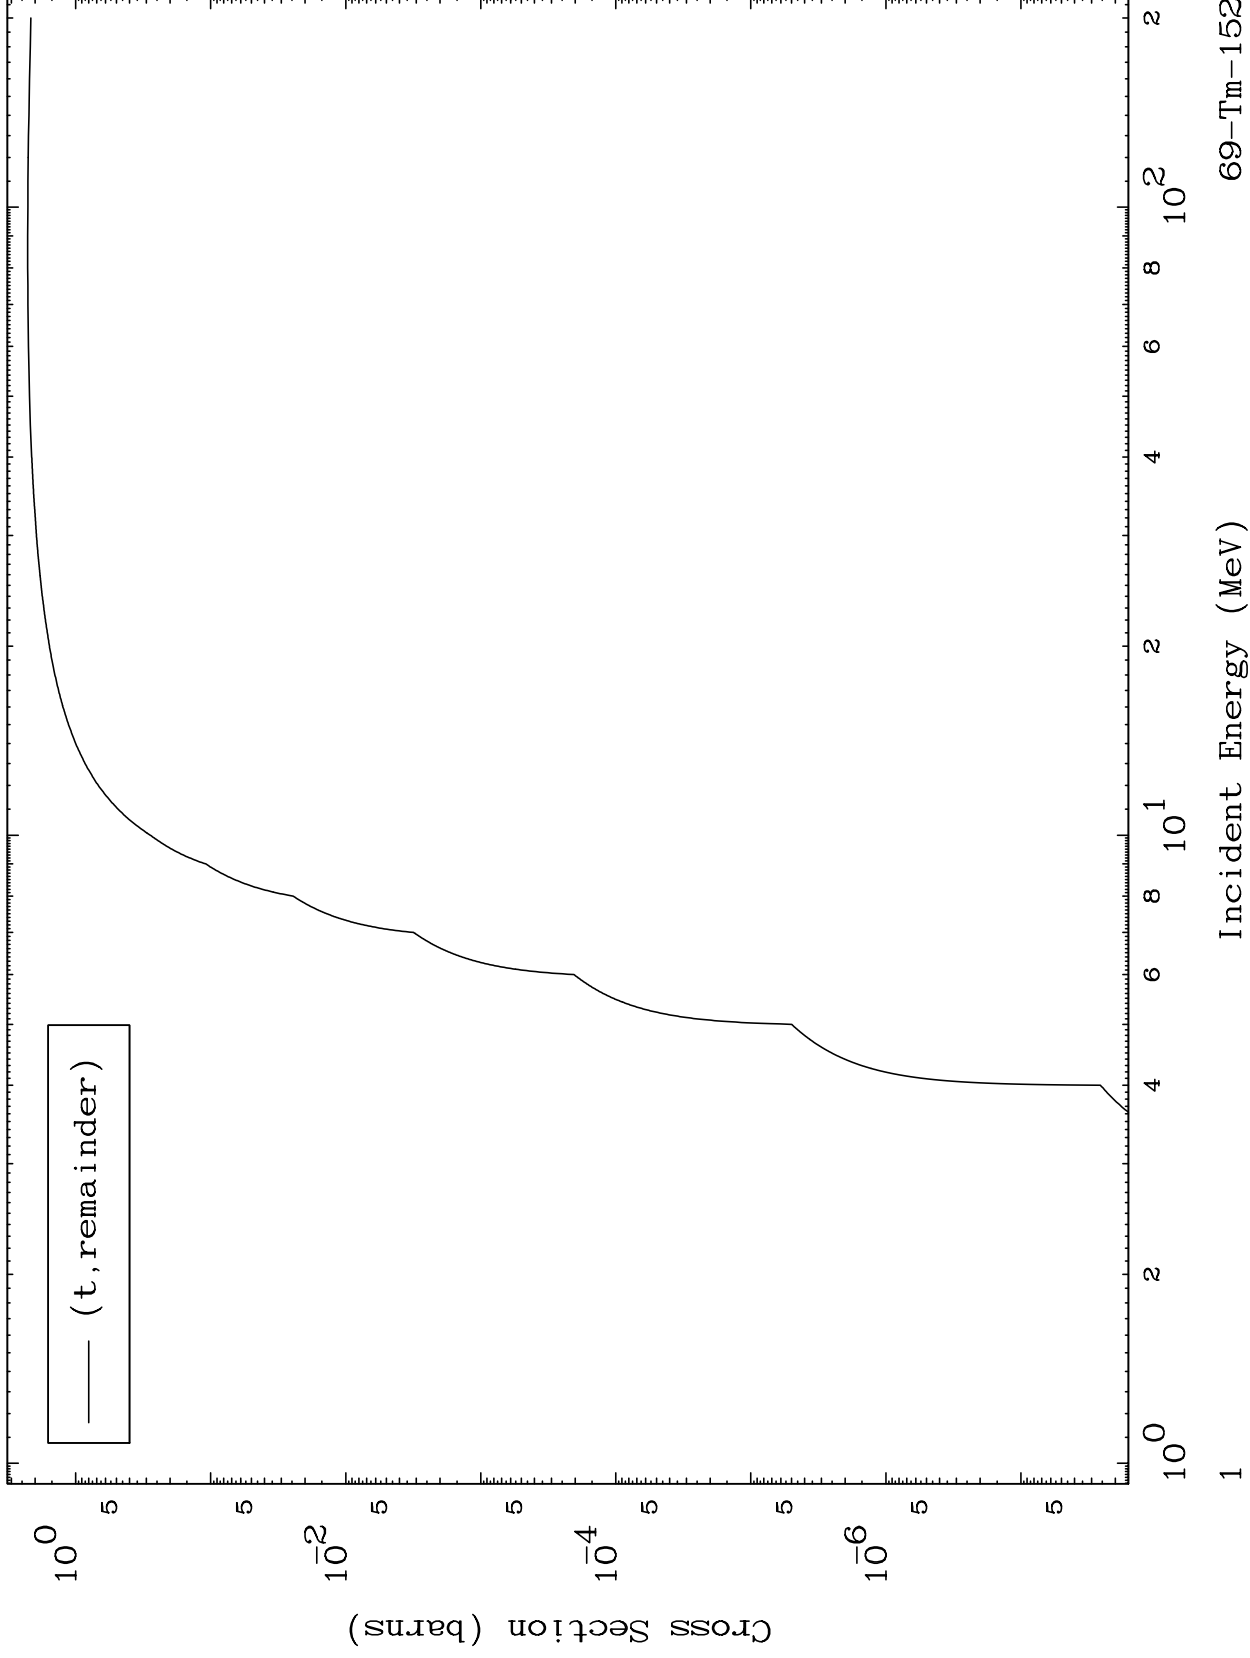

Press Mouse Button to Start

MAT 6875

Triton Major  
0 Kelvin Cross Sections

69-Tm-152

69-Tm-152

Incident Energy (MeV)